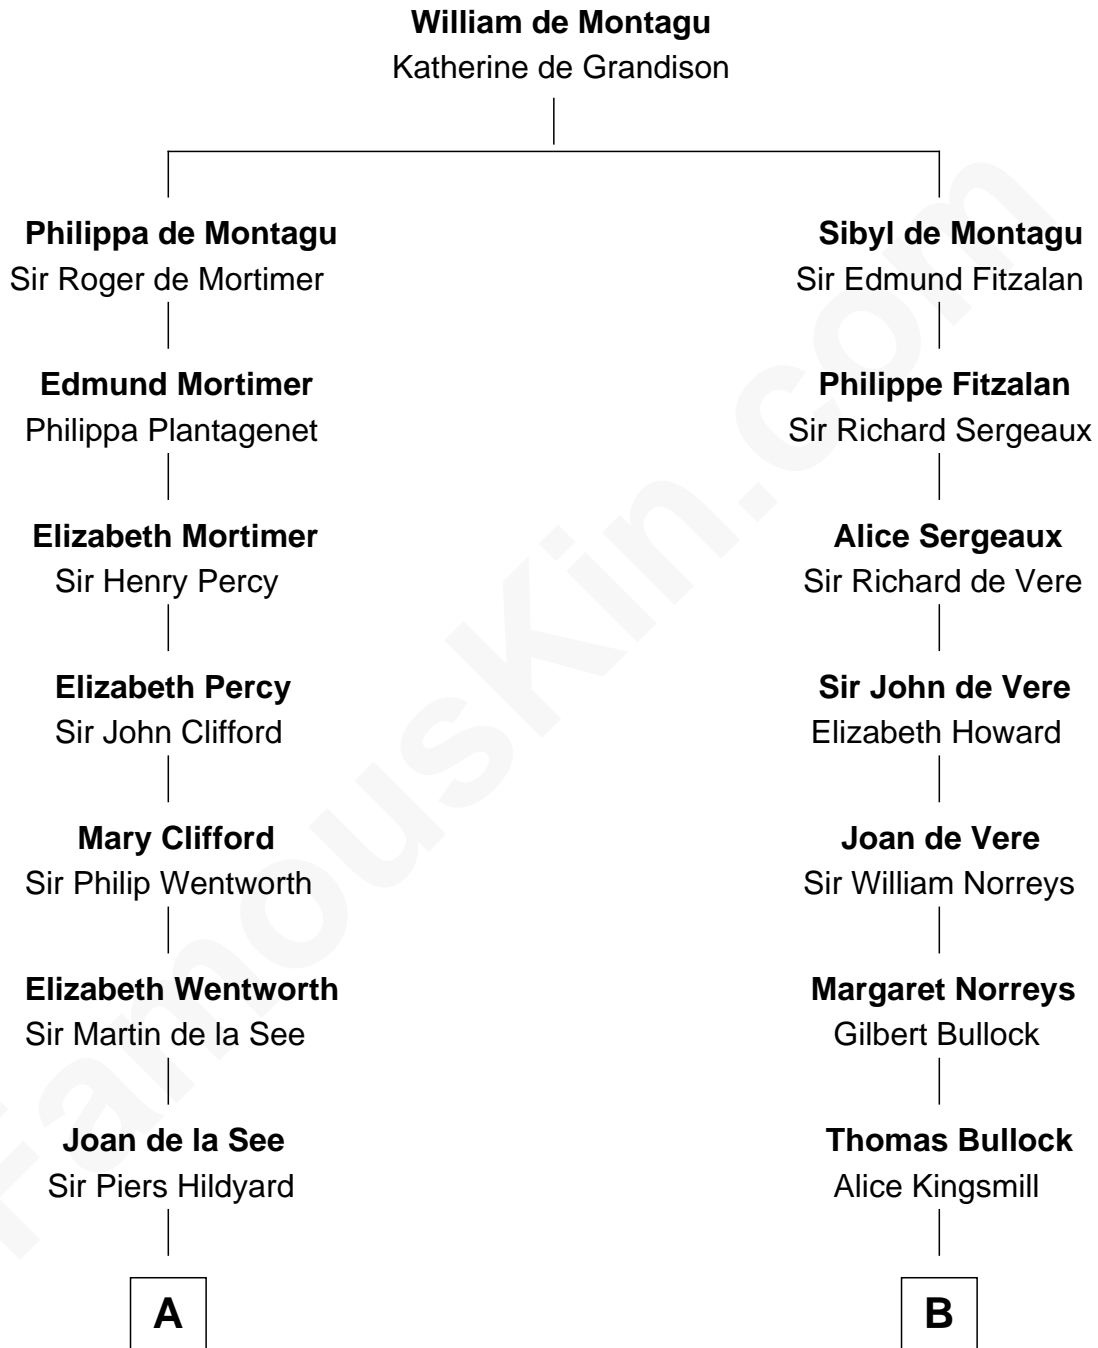

## Relationship Chart of

### Alice (Lee) Roosevelt

*First Wife of President Theodore Roosevelt*

18th cousin 2 times removed of

**Alan Ladd**

*Movie Actor*

**C**

**Mary Ann Cabot**  
Nathaniel Cabot Lee

**John Clarke Lee**  
Harriet Paine Rose

**George Cabot Lee**  
Caroline Watts Haskell

**Alice (Lee) Roosevelt**  
*Wife of President Theodore Roosevelt*

**D**

**Alan Harwood Ladd**  
Selina Raleigh

**Alan Ladd**  
*Movie Actor*

FamousKin.com