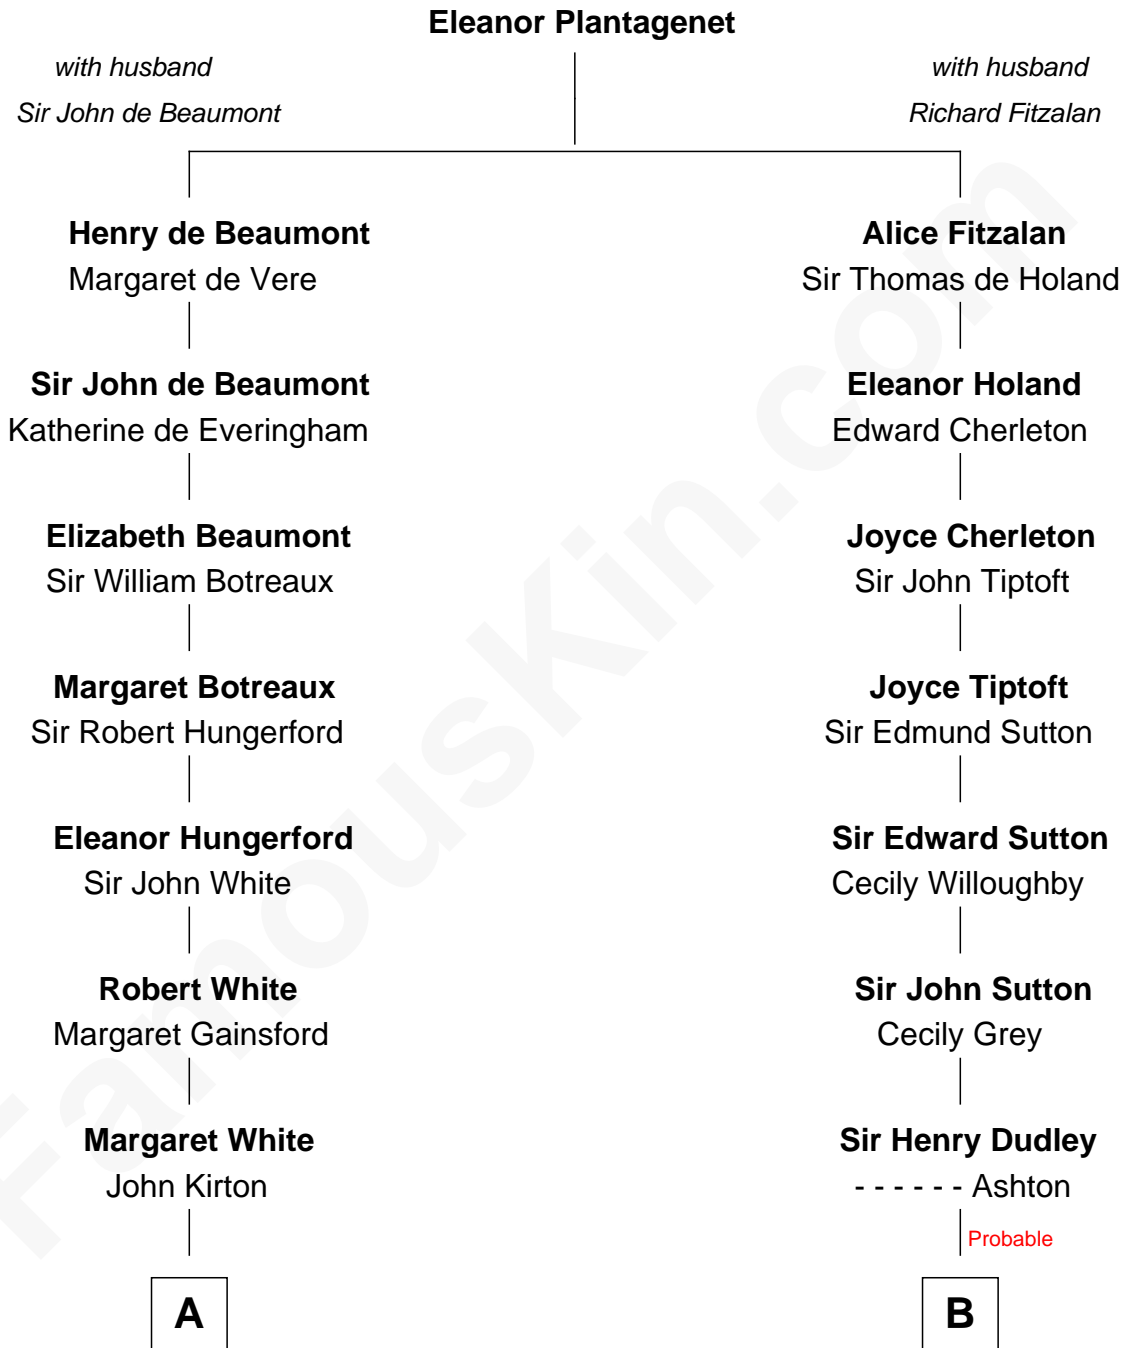

FamousKin.com

Relationship Chart of

Alice (Lee) Roosevelt

First Wife of President Theodore Roosevelt

19th cousin of

Alan Ladd
Movie Actor

C

Harriet Paine Rose

John Clarke Lee

George Cabot Lee

Caroline Watts Haskell

Alice (Lee) Roosevelt

Wife of President Theodore Roosevelt

D

Oscar F. Ladd

Julia Henrietta Meigs