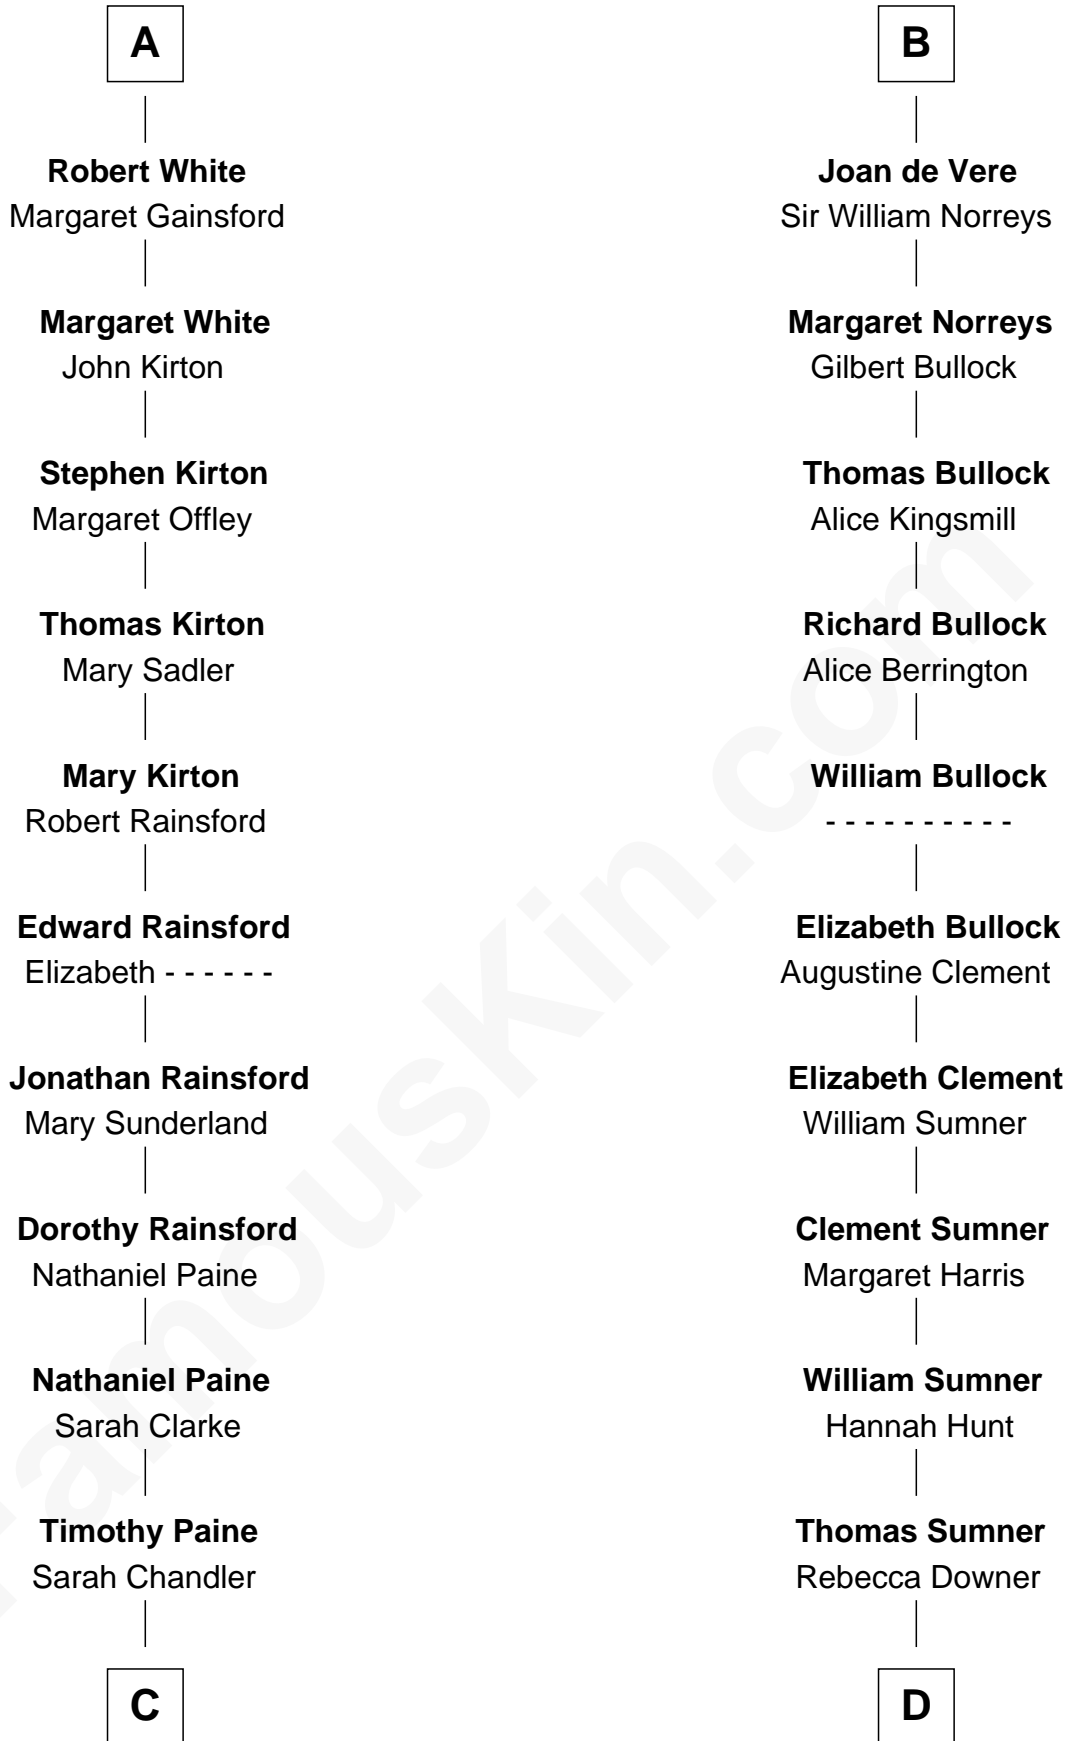

FamousKin.com

Relationship Chart of

Alice (Lee) Roosevelt

First Wife of President Theodore Roosevelt

21st cousin of

Alan Ladd
Movie Actor

Sir Hugh le Despencer
Aveline Basset

Eleanor le Despencer
Sir Hugh de Courtenay

A

Sir Hugh le Despencer
Isabella de Beauchamp

Hugh le Despencer
Eleanor de Clare

Isabel le Despencer
Richard Fitzalan

Sir Edmund Fitzalan
Sibyl de Montagu

Philippe Fitzalan
Sir Richard Sergeaux

Alice Sergeaux
Sir Richard de Vere

Sir John de Vere
Elizabeth Howard

B

C

Dr. William Paine

Lois Orne

Harriet Paine

Joseph Warner Rose

Harriet Paine Rose