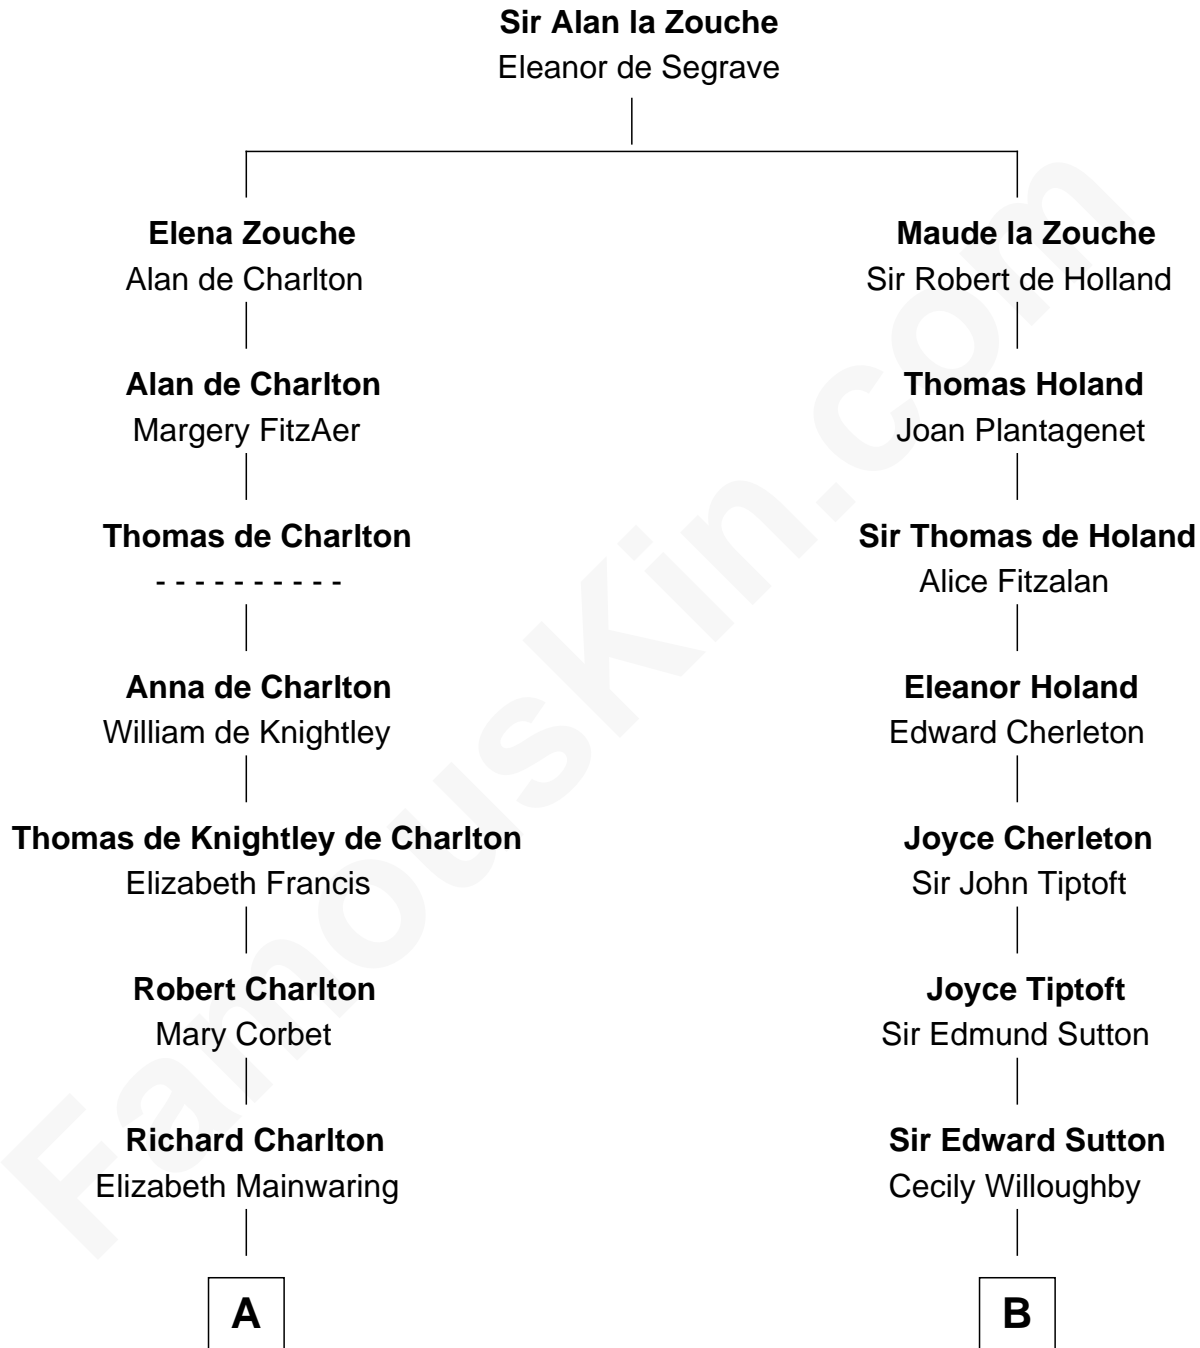

FamousKin.com

Relationship Chart of

Alice (Lee) Roosevelt

First Wife of President Theodore Roosevelt

20th cousin 1 time removed of

Alan Ladd
Movie Actor

C

Nathaniel Cabot Lee

Mary Ann Cabot

John Clarke Lee

Harriet Paine Rose

George Cabot Lee

Caroline Watts Haskell

Alice (Lee) Roosevelt

Wife of President Theodore Roosevelt

D