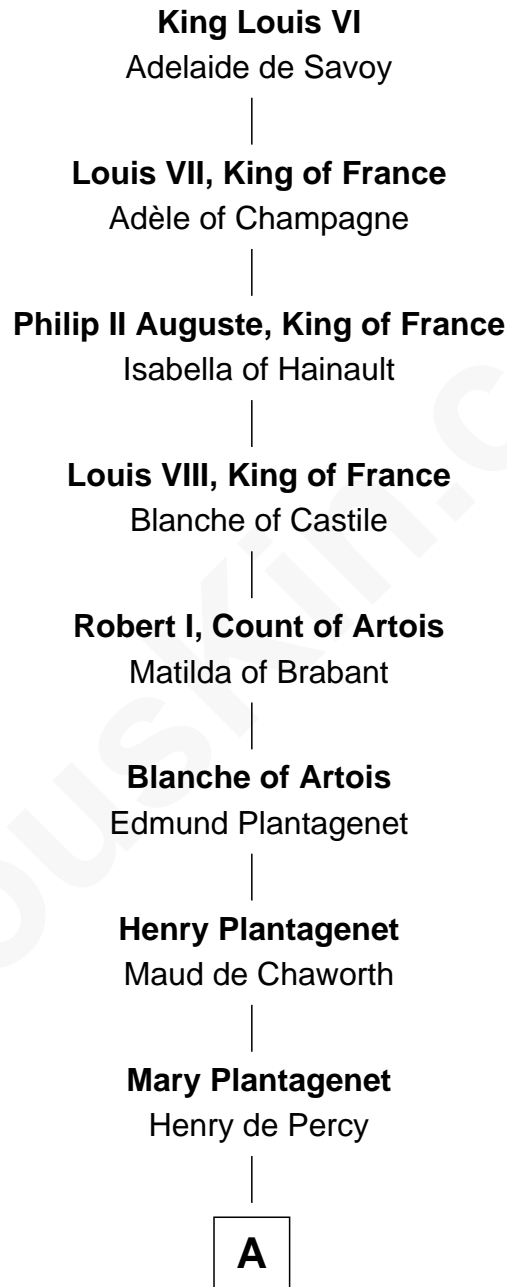

# FamousKin.com

## Relationship Chart of

### Alice (Lee) Roosevelt

*First Wife of President Theodore Roosevelt*

25th Great-granddaughter of

**King Louis VI**  
*King of France*

**A**

**Sir Henry Percy**  
Margaret de Neville

**Sir Henry Percy**  
Elizabeth Mortimer