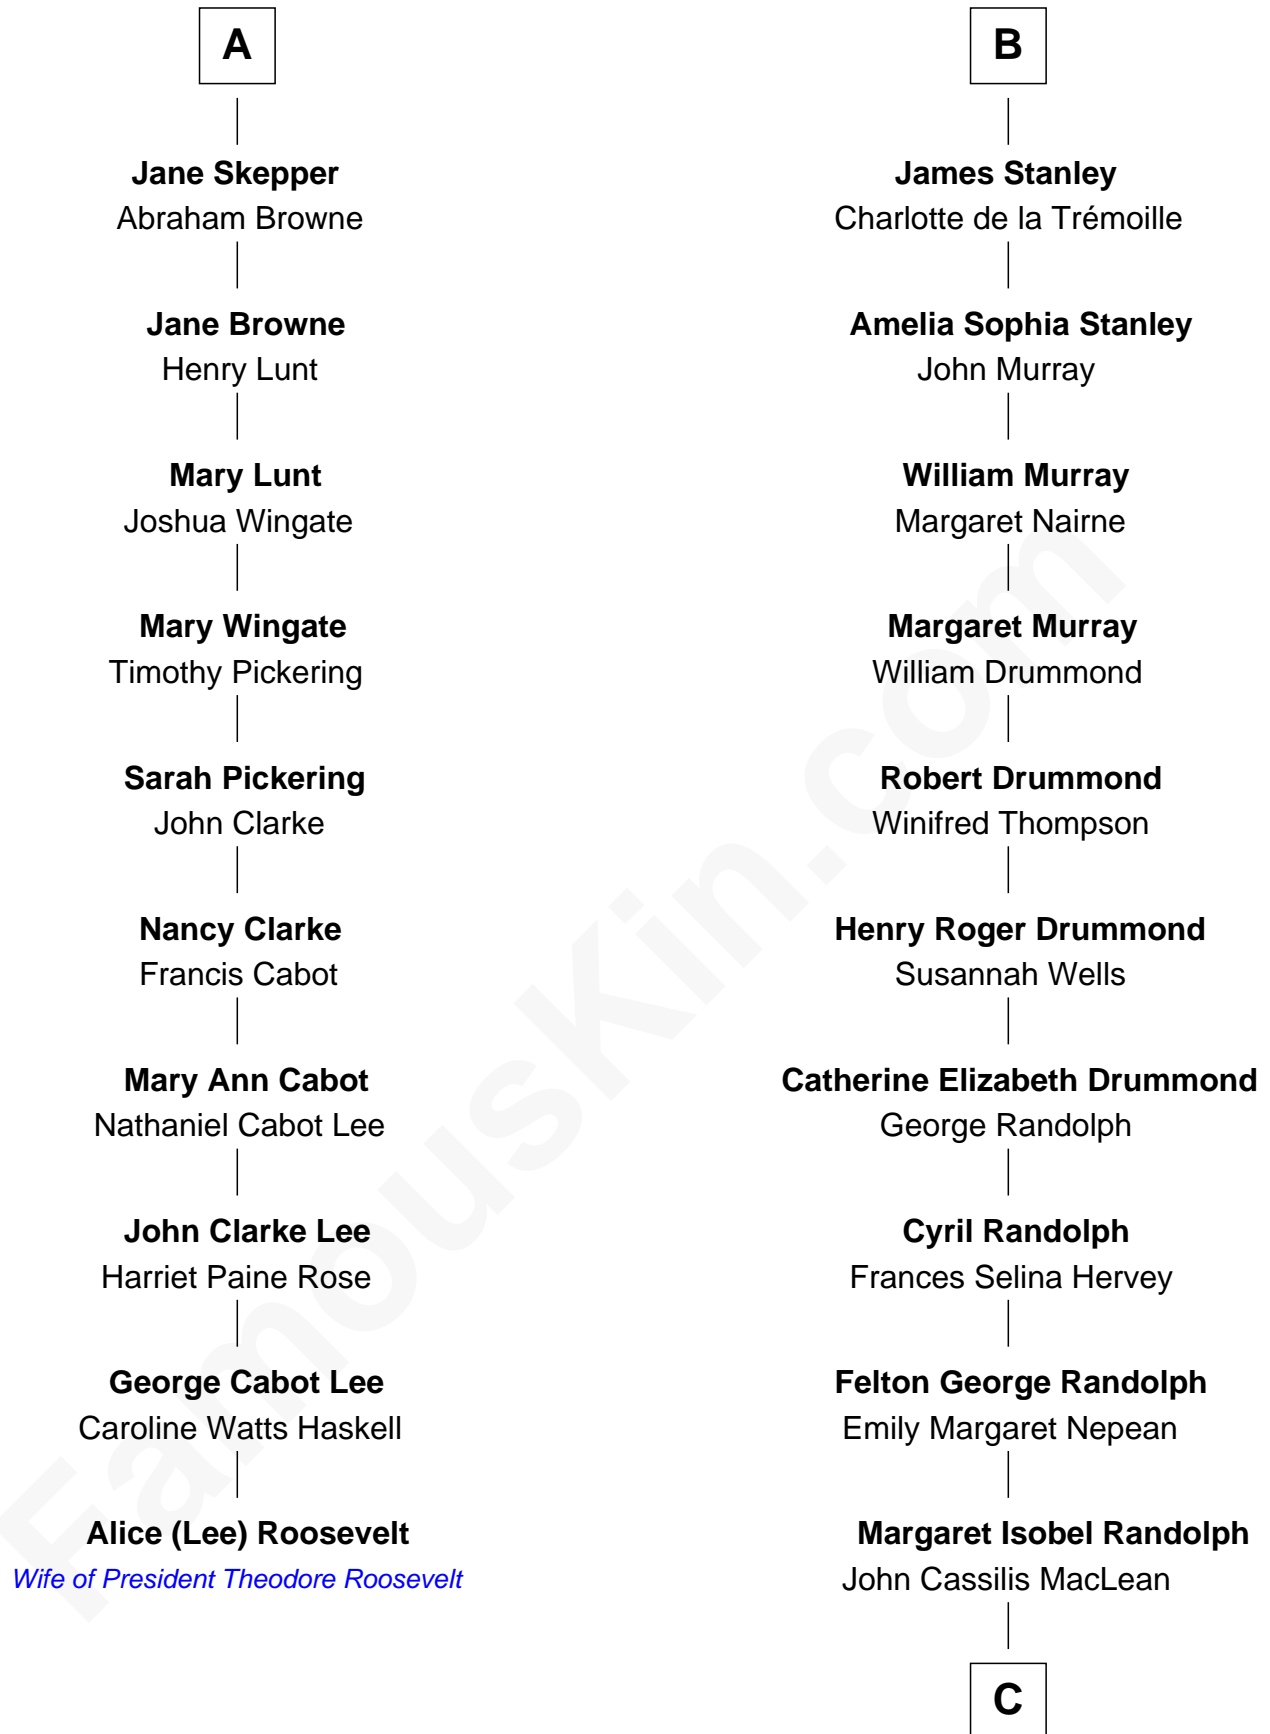

FamousKin.com

Relationship Chart of

Alice (Lee) Roosevelt

First Wife of President Theodore Roosevelt

16th cousin 2 times removed of

Hugh Grant
Movie Actor

Sir John Clifford
Elizabeth Percy

Mary Clifford
Sir Philip Wentworth

Joan Ledgard
Richard Skepper

Henry Clifford
Eleanor Brandon

Edward Skepper
Mary Robinson

Margaret Clifford
Henry Stanley

Rev. William Skepper
Jane - - - - -

William Stanley
Elizabeth de Vere

A

B