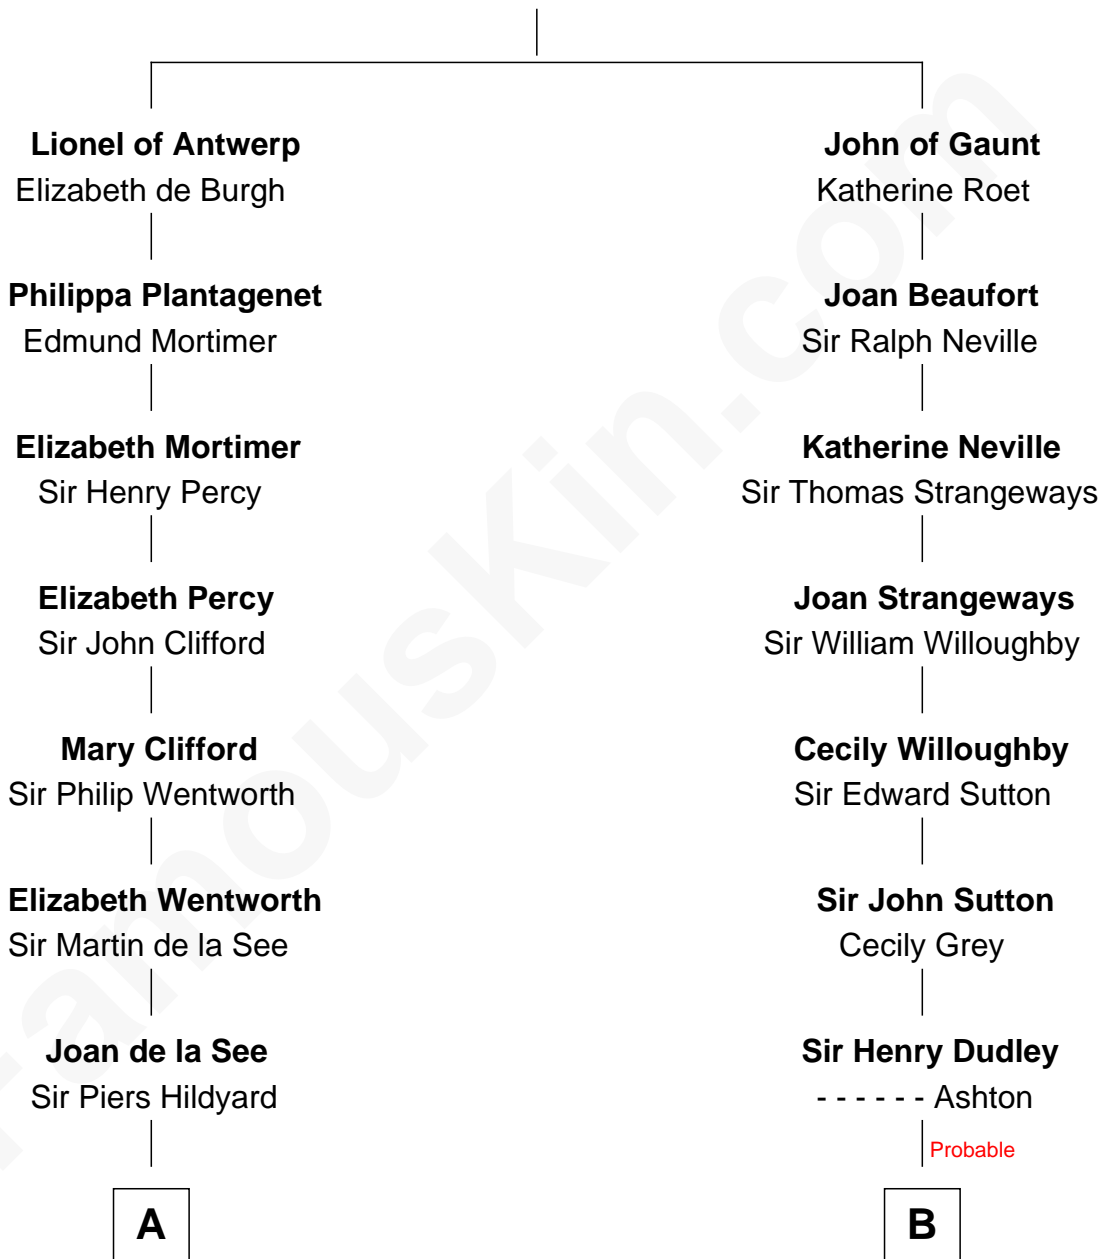

FamousKin.com

Relationship Chart of

Alice (Lee) Roosevelt

First Wife of President Theodore Roosevelt

18th cousin 2 times removed of

Dick Clark

Radio and TV Host

Edward III, King of England

Philippa of Hainault

C

Mary Ann Cabot
Nathaniel Cabot Lee

John Clarke Lee
Harriet Paine Rose

George Cabot Lee
Caroline Watts Haskell

Alice (Lee) Roosevelt
Wife of President Theodore Roosevelt

D

Julia Fuller Barnard
Richard Augustus Clark