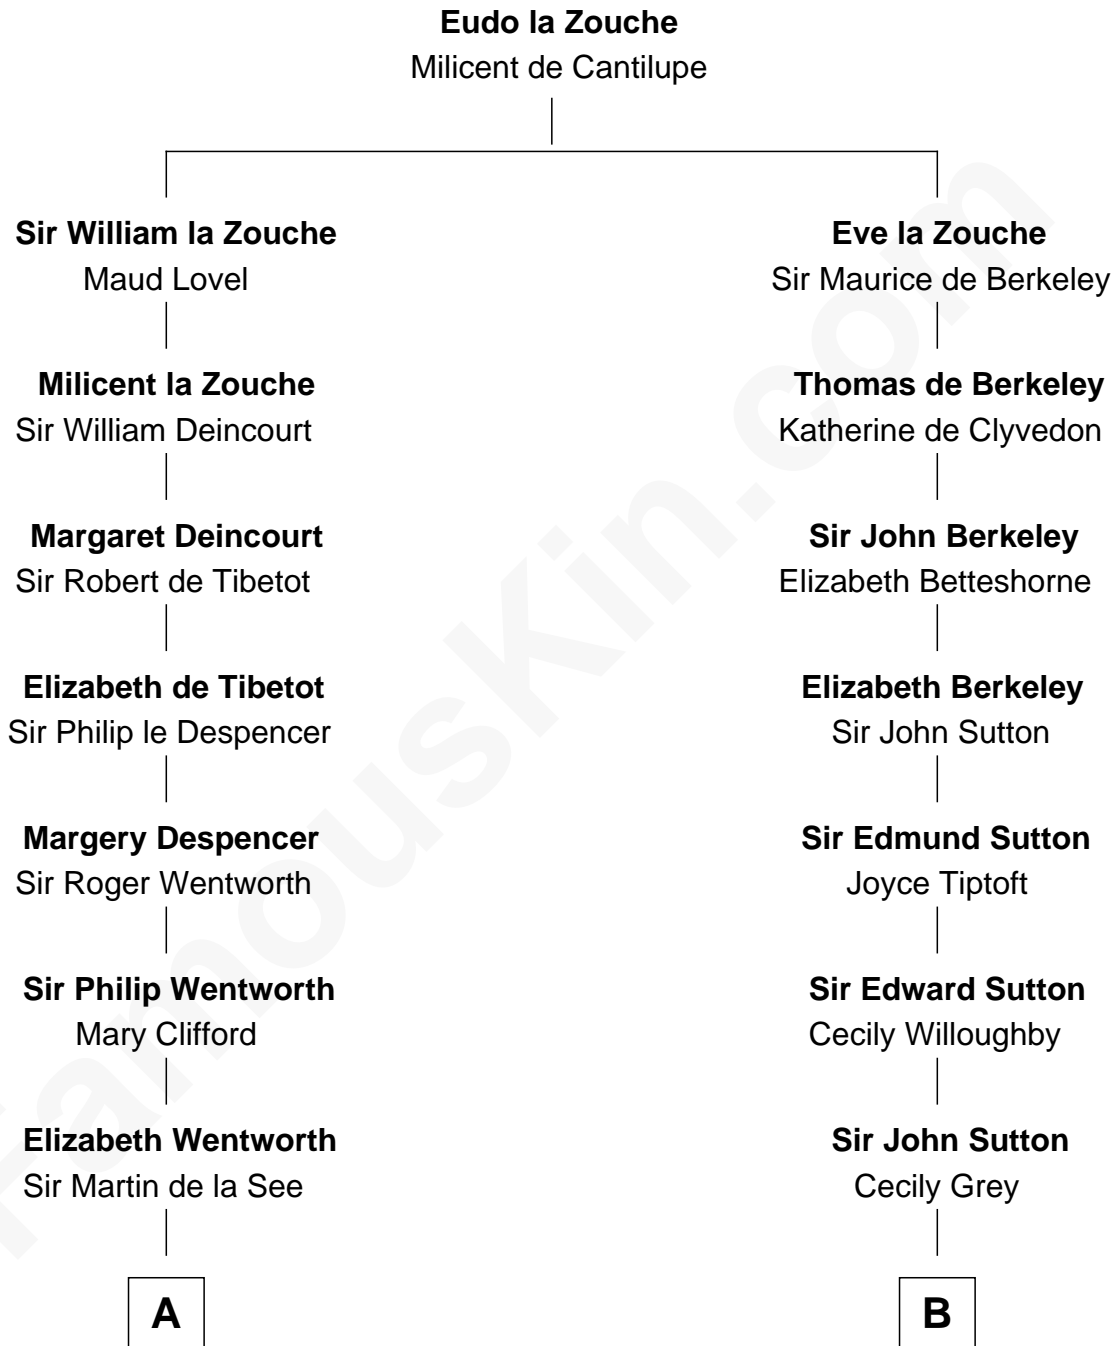

FamousKin.com

Relationship Chart of

Alice (Lee) Roosevelt

First Wife of President Theodore Roosevelt

19th cousin 2 times removed of

Dick Clark

Radio and TV Host

C

Nancy Clarke

Francis Cabot

Mary Ann Cabot

Nathaniel Cabot Lee

John Clarke Lee

Harriet Paine Rose

George Cabot Lee

Caroline Watts Haskell

Alice (Lee) Roosevelt

Wife of President Theodore Roosevelt

D

Charles Fuller Barnard

Anna May Aldridge

Julia Fuller Barnard

Richard Augustus Clark

Dick Clark