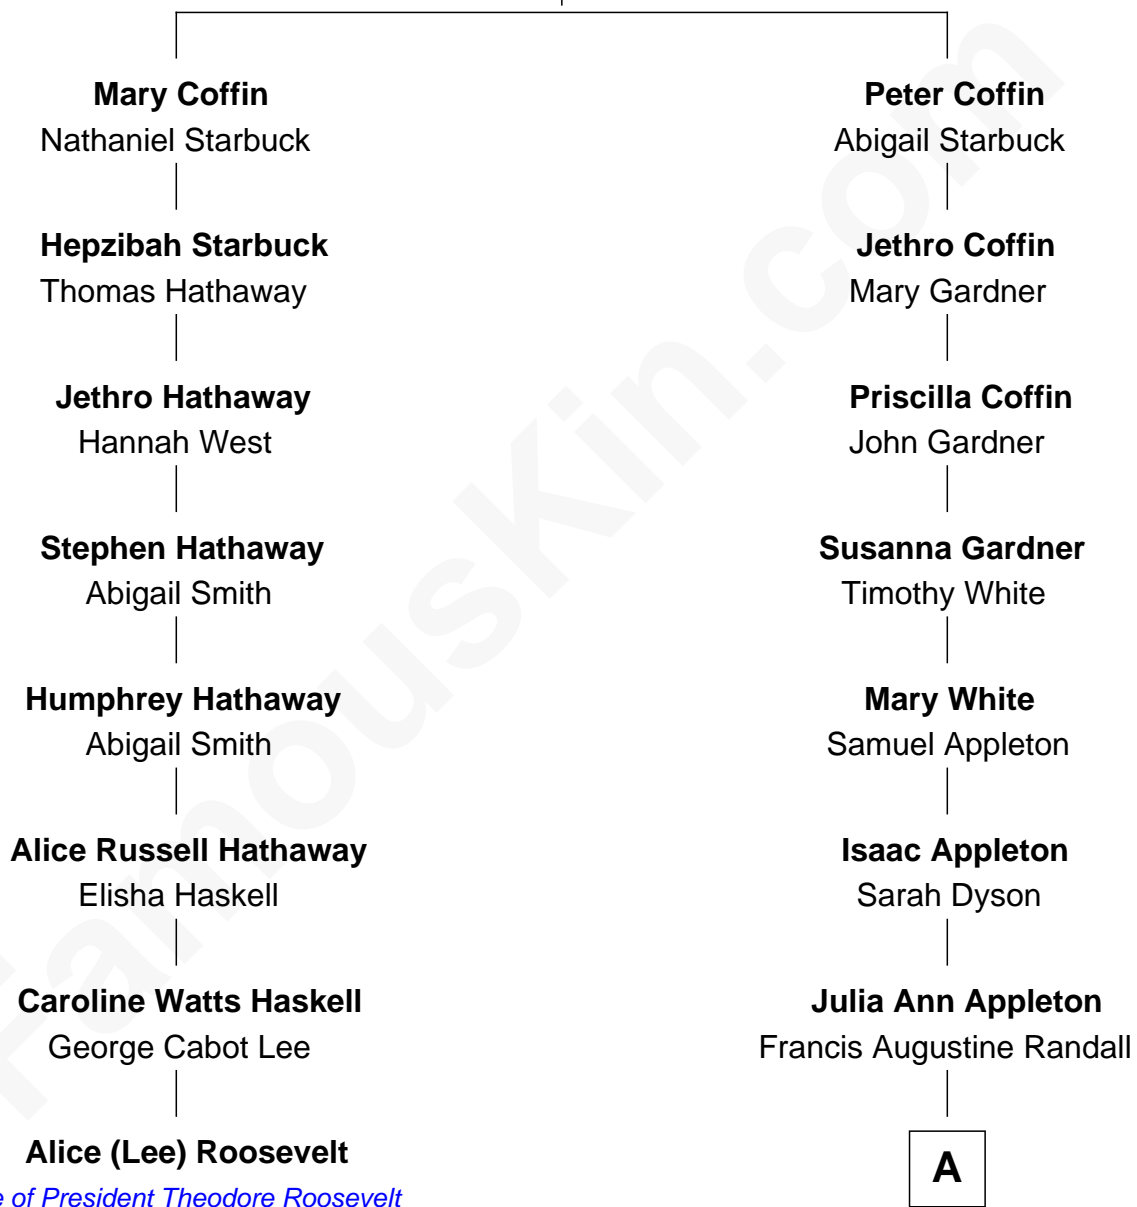

## Relationship Chart of

### Alice (Lee) Roosevelt

*First Wife of President Theodore Roosevelt*

7th cousin 4 times removed of

**James Spader**

*TV and Movie Actor*

**Tristram Coffin**

Dionis Stevens

**A**

**Julia M. Randall**

William E. Fraser

**Edward Abbott Fraser**

Myrtle H. Brown

**James Randall Fraser**

Elizabeth Higginson Bowditch

**Jean Fraser**

Stoddard Greenwood Spader