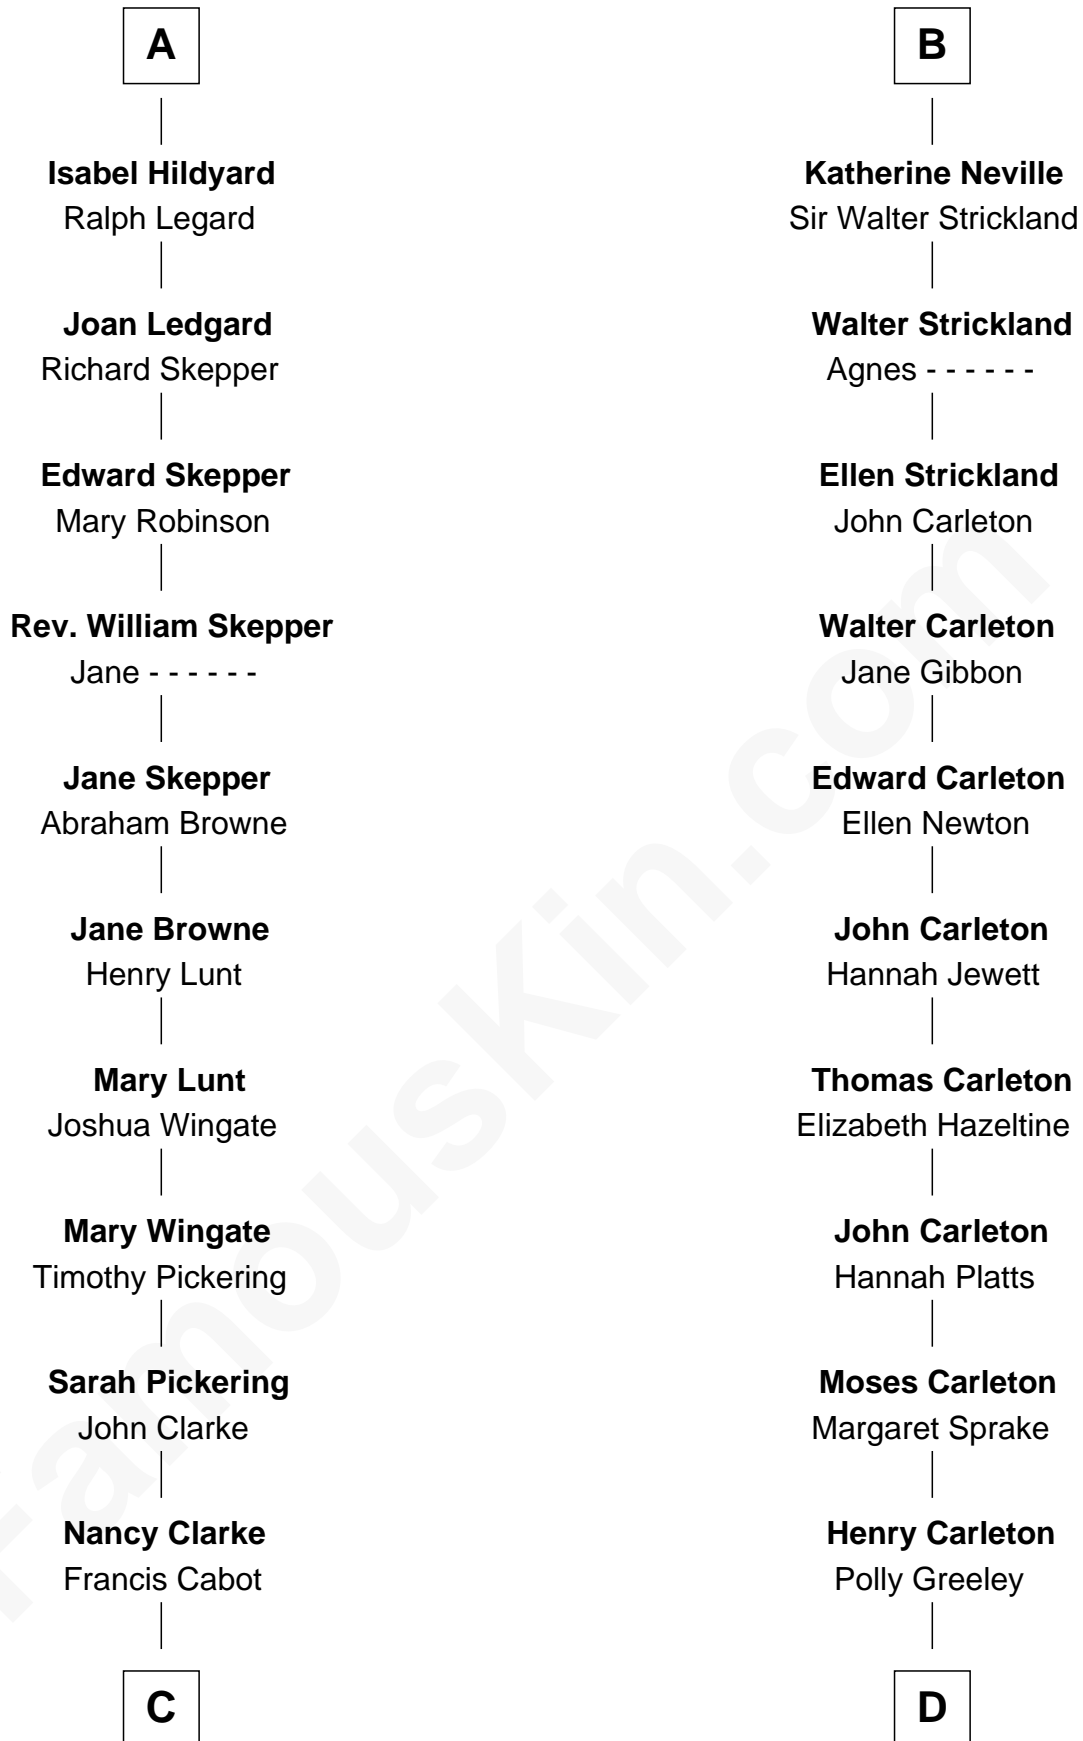

FamousKin.com

Relationship Chart of

Alice (Lee) Roosevelt

First Wife of President Theodore Roosevelt

18th cousin 2 times removed of

Charles A. Pillsbury

Co-Founder of C.A. Pillsbury Co.

Edward III, King of England

Philippa of Hainault

C

Mary Ann Cabot
Nathaniel Cabot Lee

John Clarke Lee
Harriet Paine Rose

George Cabot Lee
Caroline Watts Haskell

Alice (Lee) Roosevelt
Wife of President Theodore Roosevelt

D

Margaret Sprague Carleton
George Alfred Pillsbury