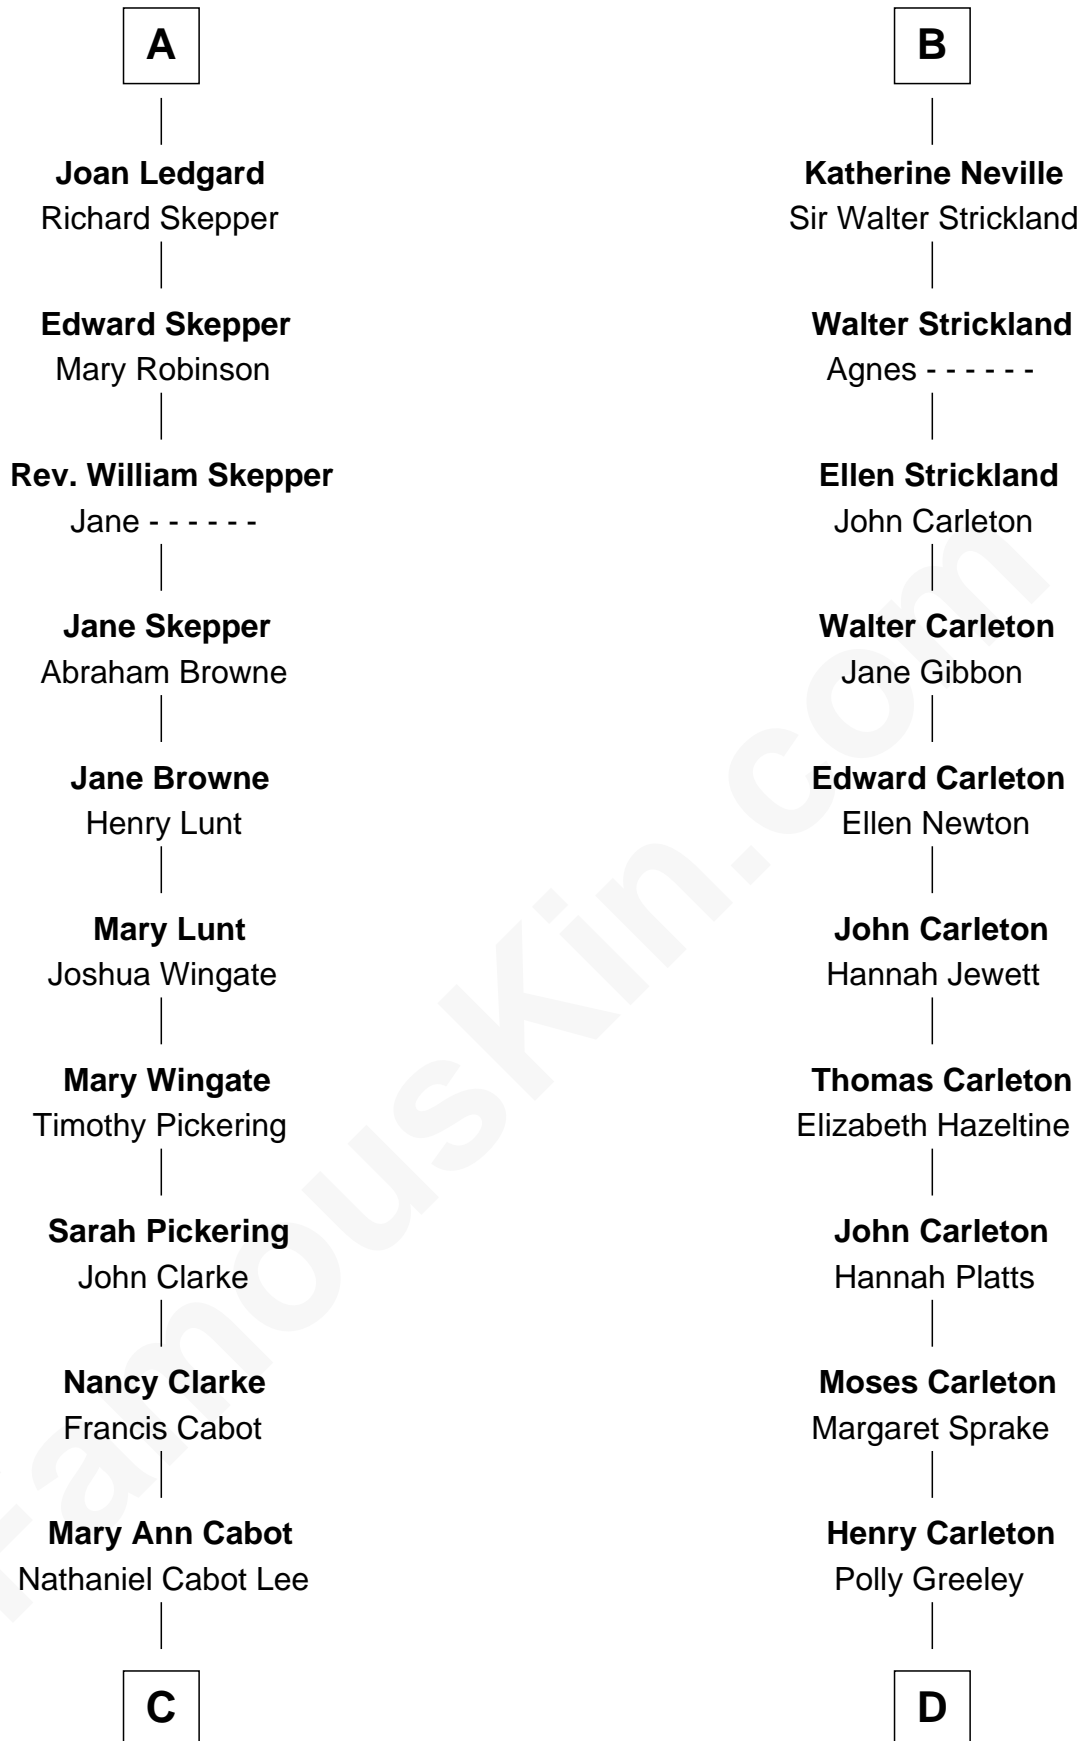

Jane de Neville

Sir William Gascoigne

Margaret Gascoigne

Sir Christopher Ward

Anne Ward

Sir Ralph Neville

B

C

John Clarke Lee
Harriet Paine Rose

George Cabot Lee
Caroline Watts Haskell

Alice (Lee) Roosevelt
Wife of President Theodore Roosevelt

D

Margaret Sprague Carleton
George Alfred Pillsbury

Charles A. Pillsbury
Co-Founder of C.A. Pillsbury Co.