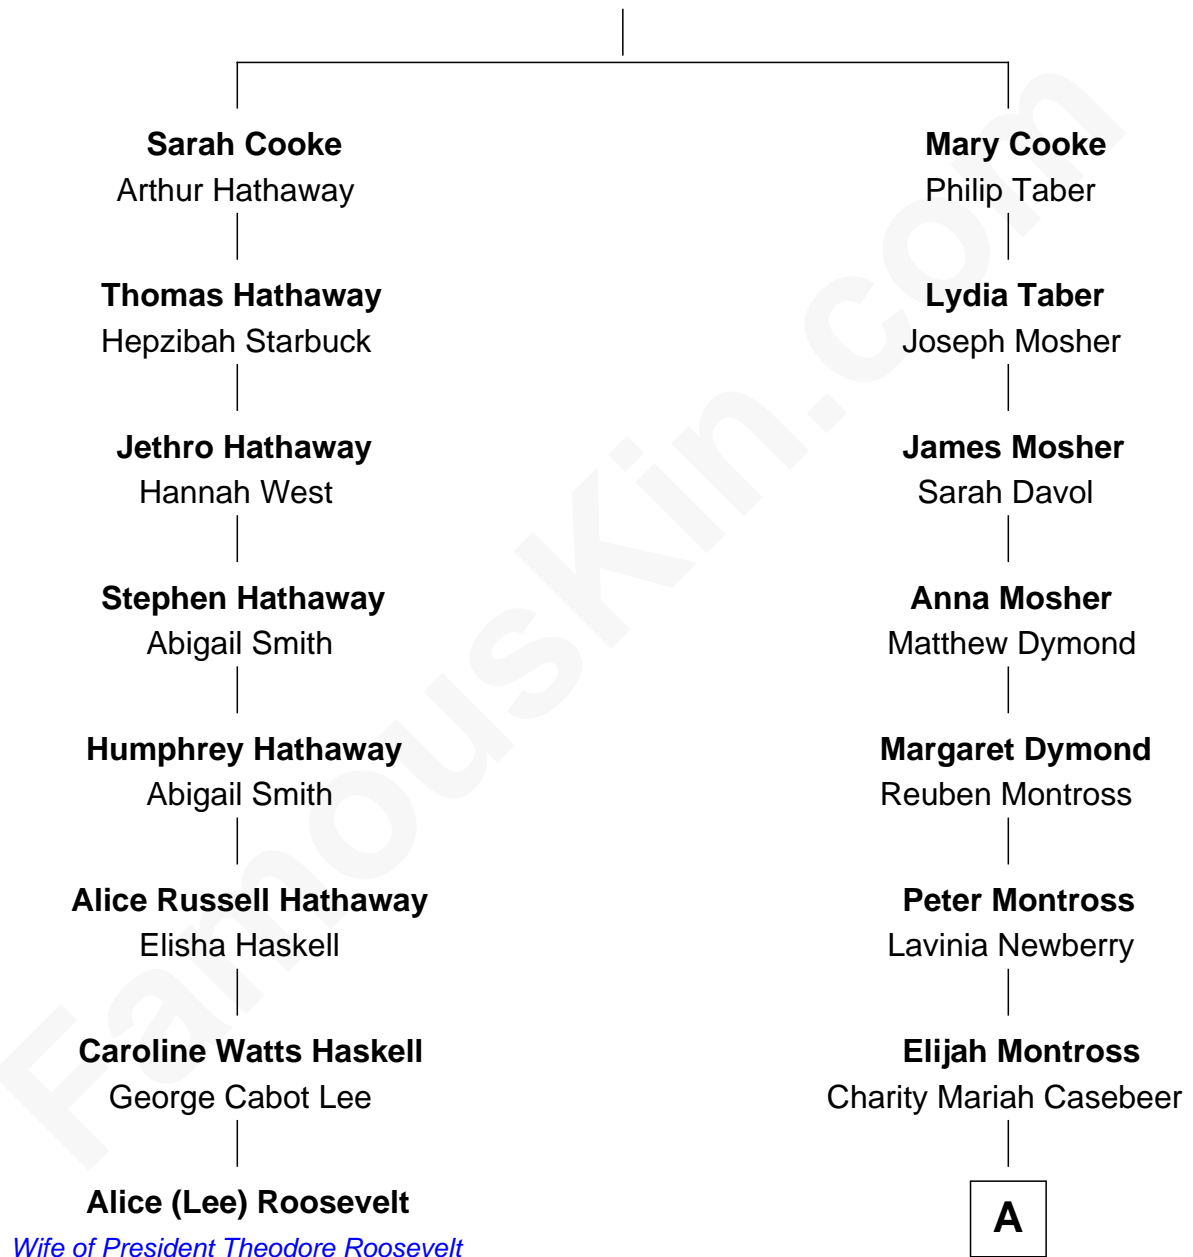

FamousKin.com

Relationship Chart of

Alice (Lee) Roosevelt

First Wife of President Theodore Roosevelt

7th cousin 3 times removed of

Carly Fiorina

CEO of Hewlett-Packard

John Cooke
Sarah Warren

A

Emma Charlotte Montross

George M. Hall

Clara Marie Hall

Edgar Adam Juergens

Madelon Montross Juergens

Joseph Tyree Sneed

Carly Fiorina