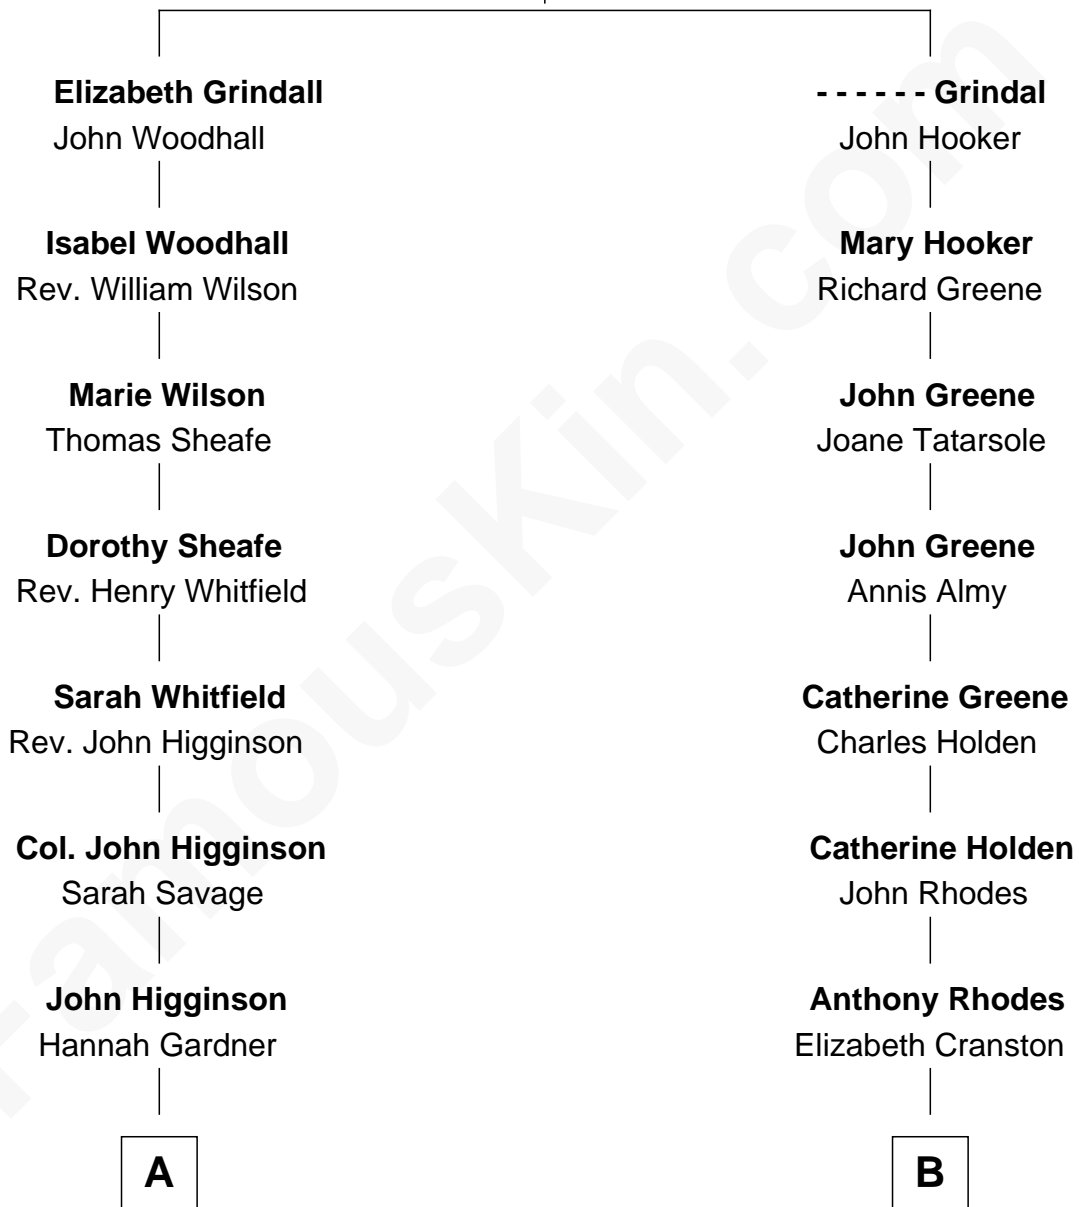

FamousKin.com

Relationship Chart of

Alice (Lee) Roosevelt

First Wife of President Theodore Roosevelt

13th cousin 1 time removed of

Sarah Palin

9th Governor of Alaska

William Grindall

A

John Higginson
Ruth Boardman

Elizabeth Higginson
Joseph Cabot

Elizabeth Cabot
Joseph Lee

Nathaniel Cabot Lee
Mary Ann Cabot

John Clarke Lee
Harriet Paine Rose

George Cabot Lee
Caroline Watts Haskell

Alice (Lee) Roosevelt
Wife of President Theodore Roosevelt