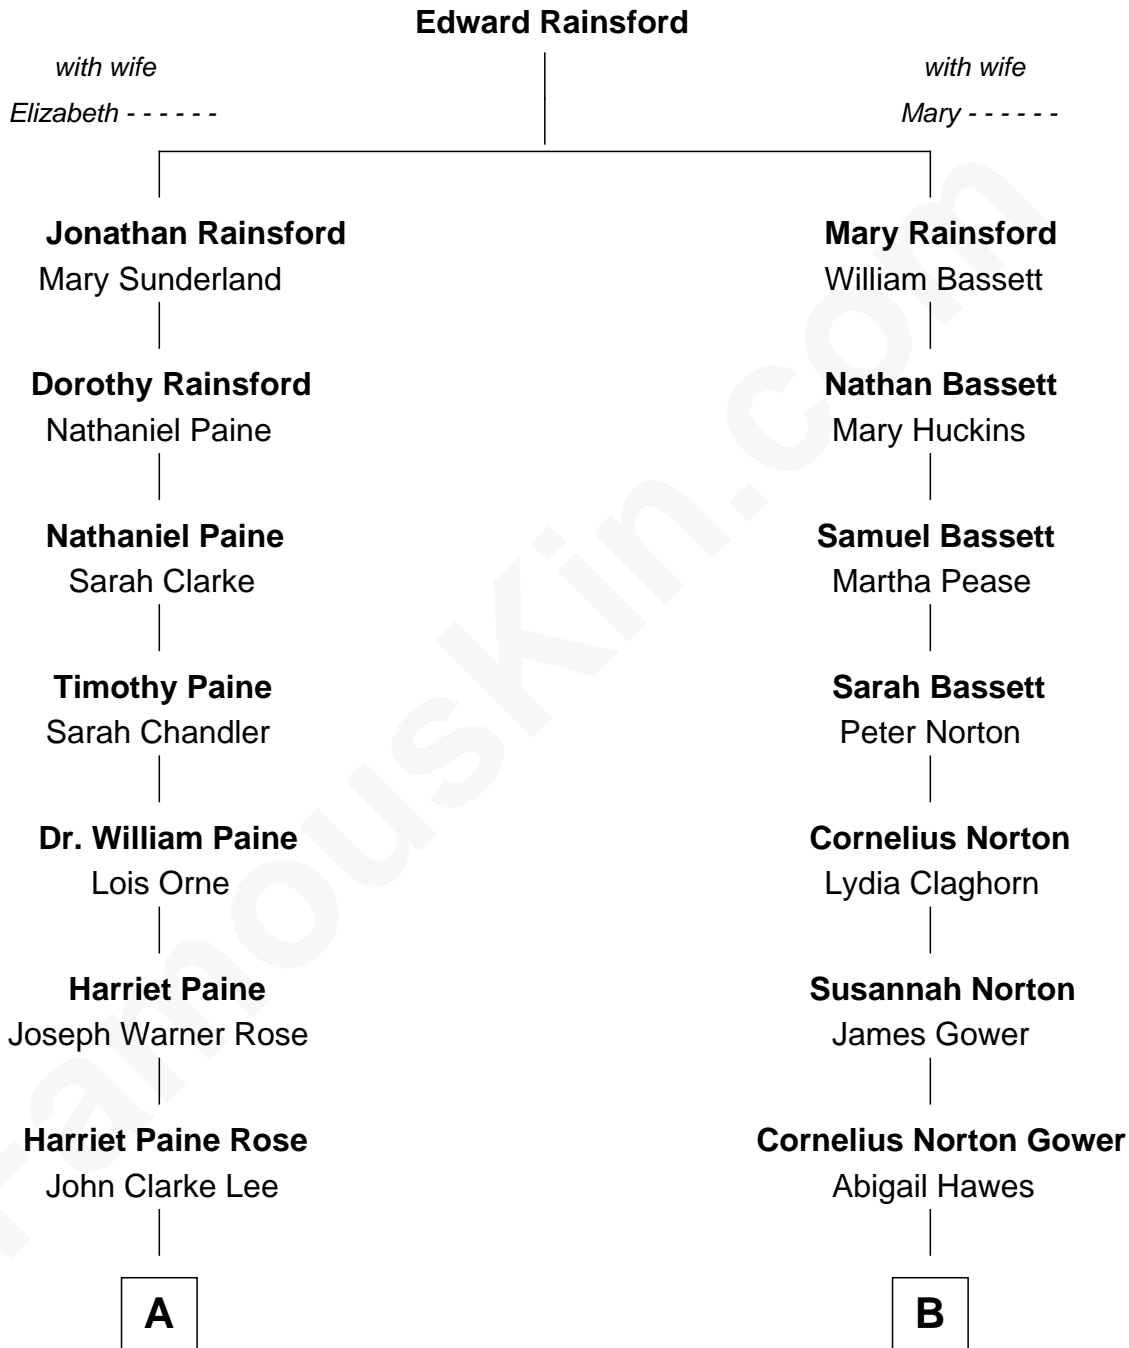

FamousKin.com

Relationship Chart of

Alice (Lee) Roosevelt

First Wife of President Theodore Roosevelt

8th cousin 3 times removed of

Sarah Palin

9th Governor of Alaska

A

George Cabot Lee
Caroline Watts Haskell

Alice (Lee) Roosevelt
Wife of President Theodore Roosevelt

B

Arthur Collins Gower
Mary Schmolz

James Carl Gower
Cora Godfrey Strong

Helen Louise Gower
Clement James Sheeran

Sarah Sheeran
Charles Richard Heath

Sarah Palin
9th Governor of Alaska

FamousKin.com