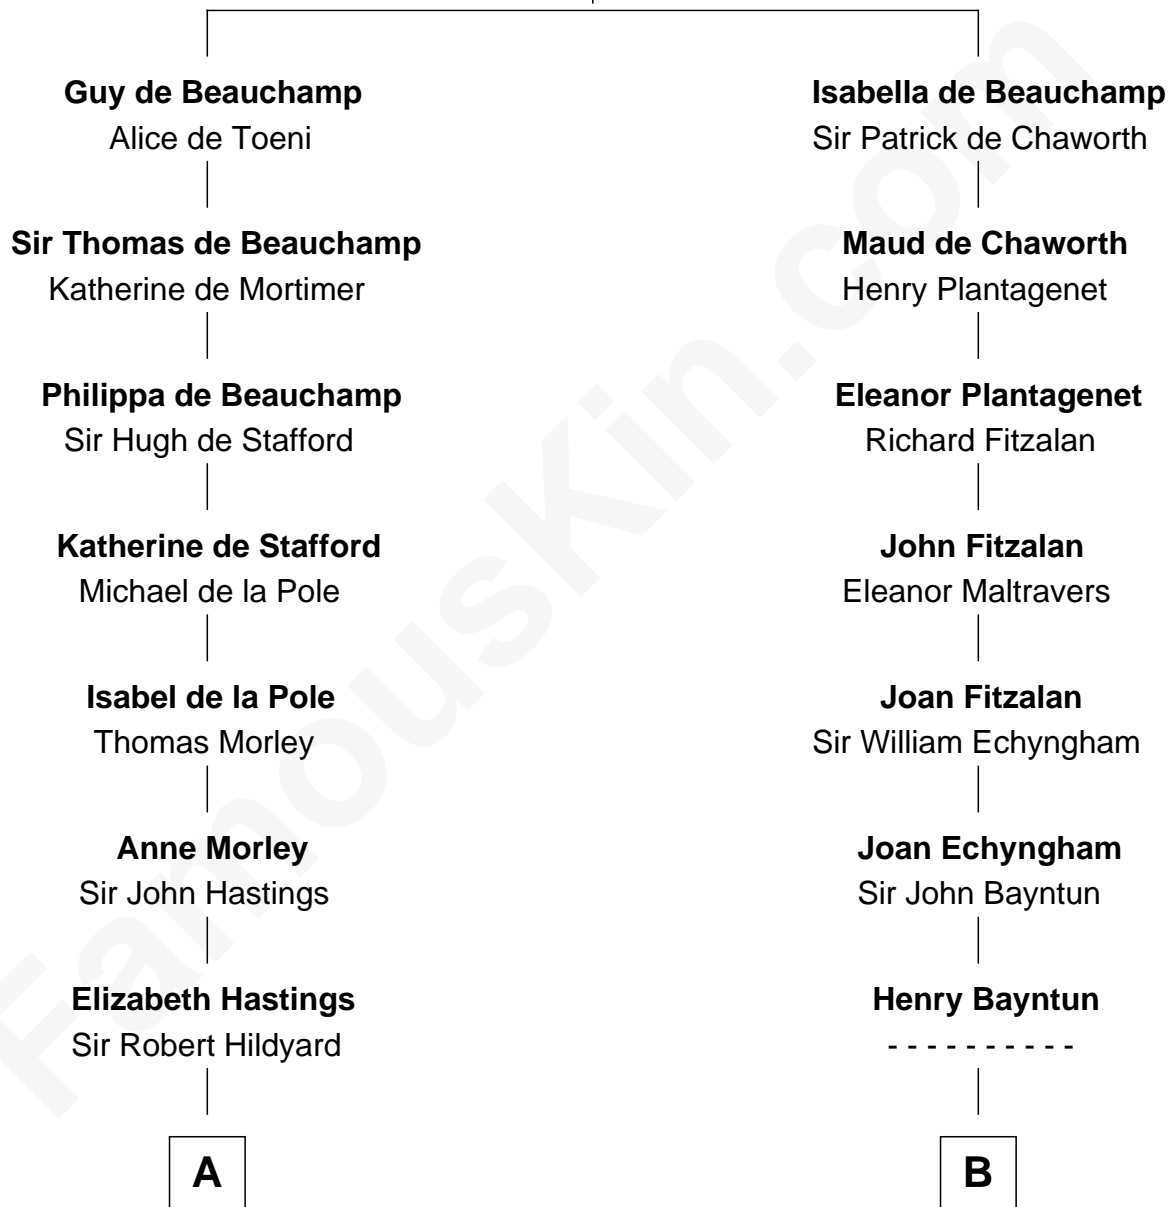

FamousKin.com

Relationship Chart of

Alice (Lee) Roosevelt

First Wife of President Theodore Roosevelt

21st cousin of

Sarah Palin

9th Governor of Alaska

William de Beauchamp

Maud FitzJohn

C

Nancy Clarke
Francis Cabot

Mary Ann Cabot
Nathaniel Cabot Lee

John Clarke Lee
Harriet Paine Rose

George Cabot Lee
Caroline Watts Haskell

Alice (Lee) Roosevelt
Wife of President Theodore Roosevelt