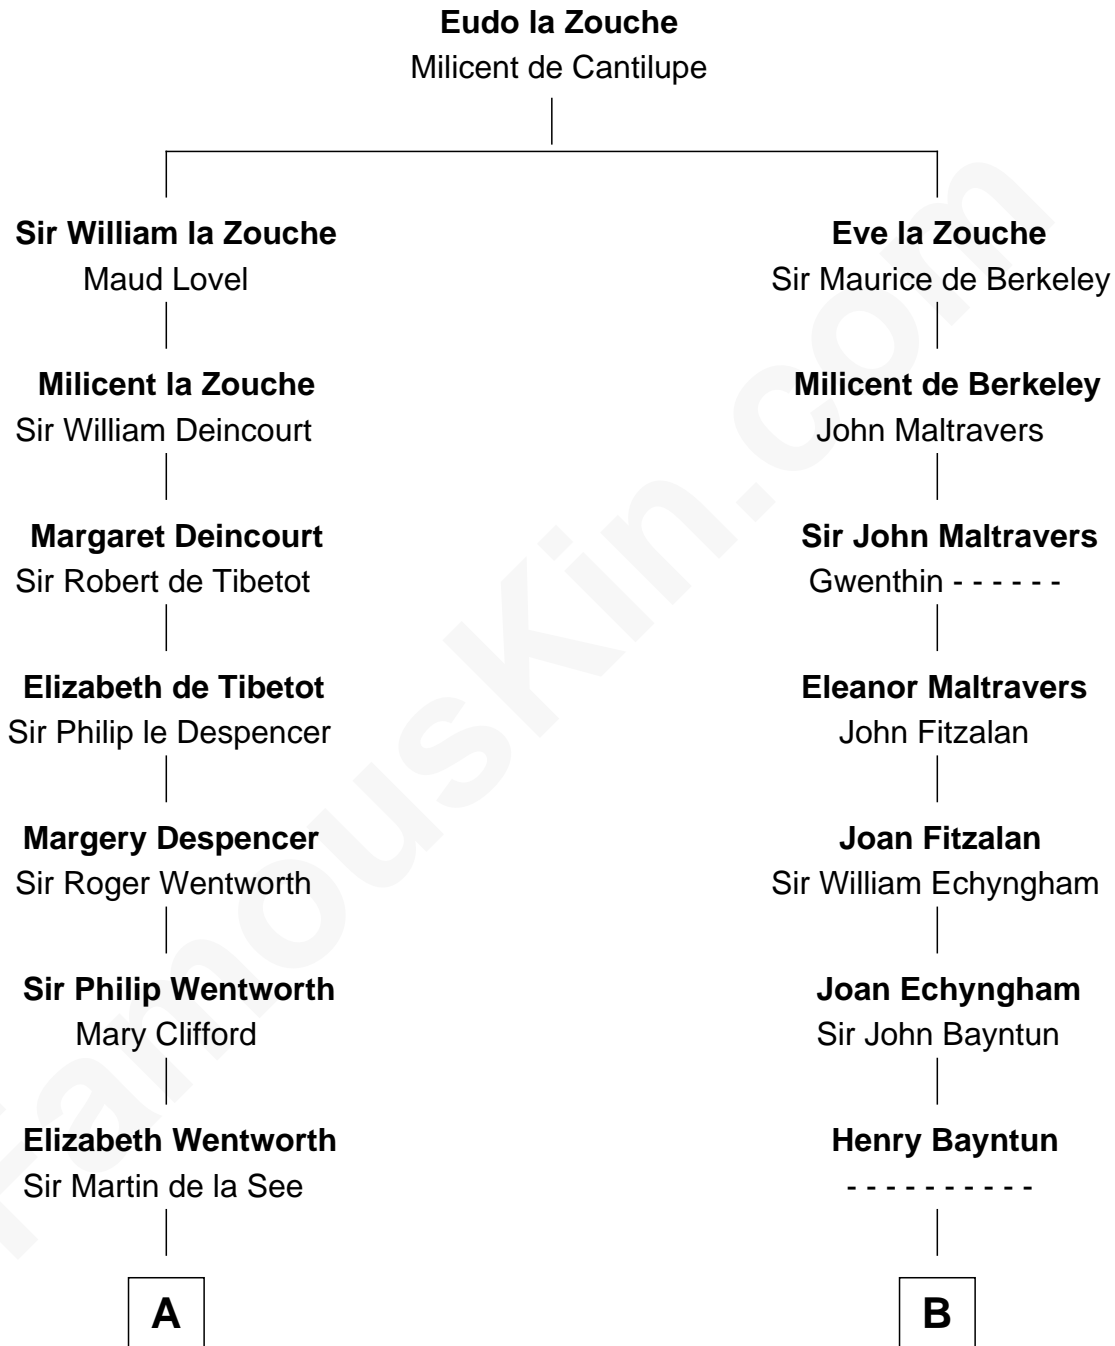

FamousKin.com

Relationship Chart of

Alice (Lee) Roosevelt

First Wife of President Theodore Roosevelt

21st cousin of

Sarah Palin

9th Governor of Alaska

C

Nancy Clarke
Francis Cabot

Mary Ann Cabot
Nathaniel Cabot Lee

John Clarke Lee
Harriet Paine Rose

George Cabot Lee
Caroline Watts Haskell

Alice (Lee) Roosevelt
Wife of President Theodore Roosevelt

D

Thomas S. Ruddock
Maria Nancy Newell