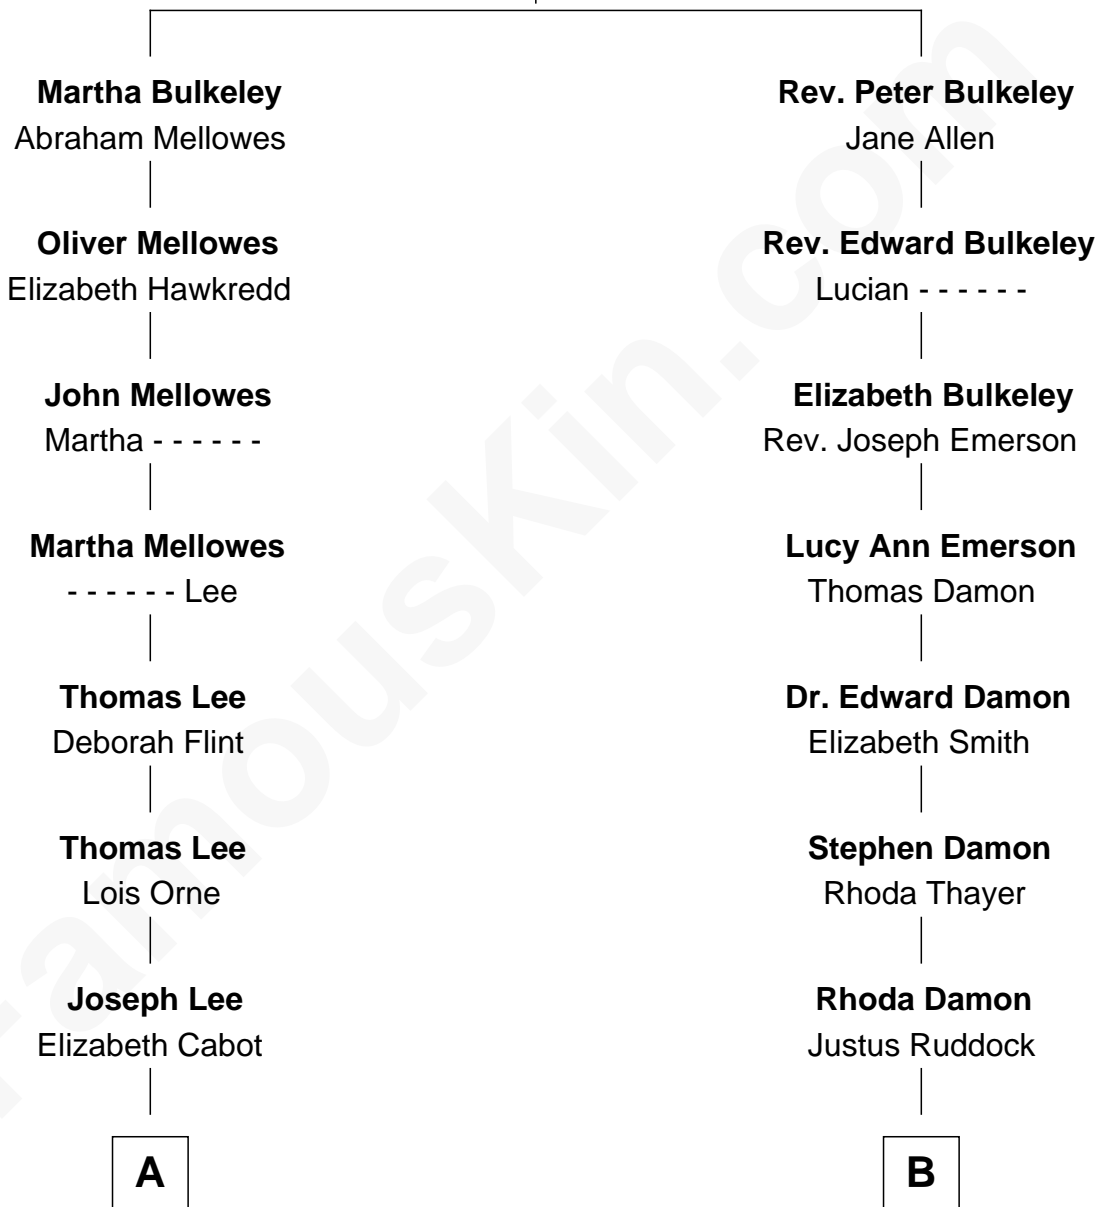

## Relationship Chart of

### Alice (Lee) Roosevelt

*First Wife of President Theodore Roosevelt*

10th cousin 1 time removed of

**Sarah Palin**

*9th Governor of Alaska*

**Rev. Edward Bulkeley**

Olive Irby

**A**

**Nathaniel Cabot Lee**

Mary Ann Cabot

**John Clarke Lee**

Harriet Paine Rose

**George Cabot Lee**

Caroline Watts Haskell

**Alice (Lee) Roosevelt**

*Wife of President Theodore Roosevelt*