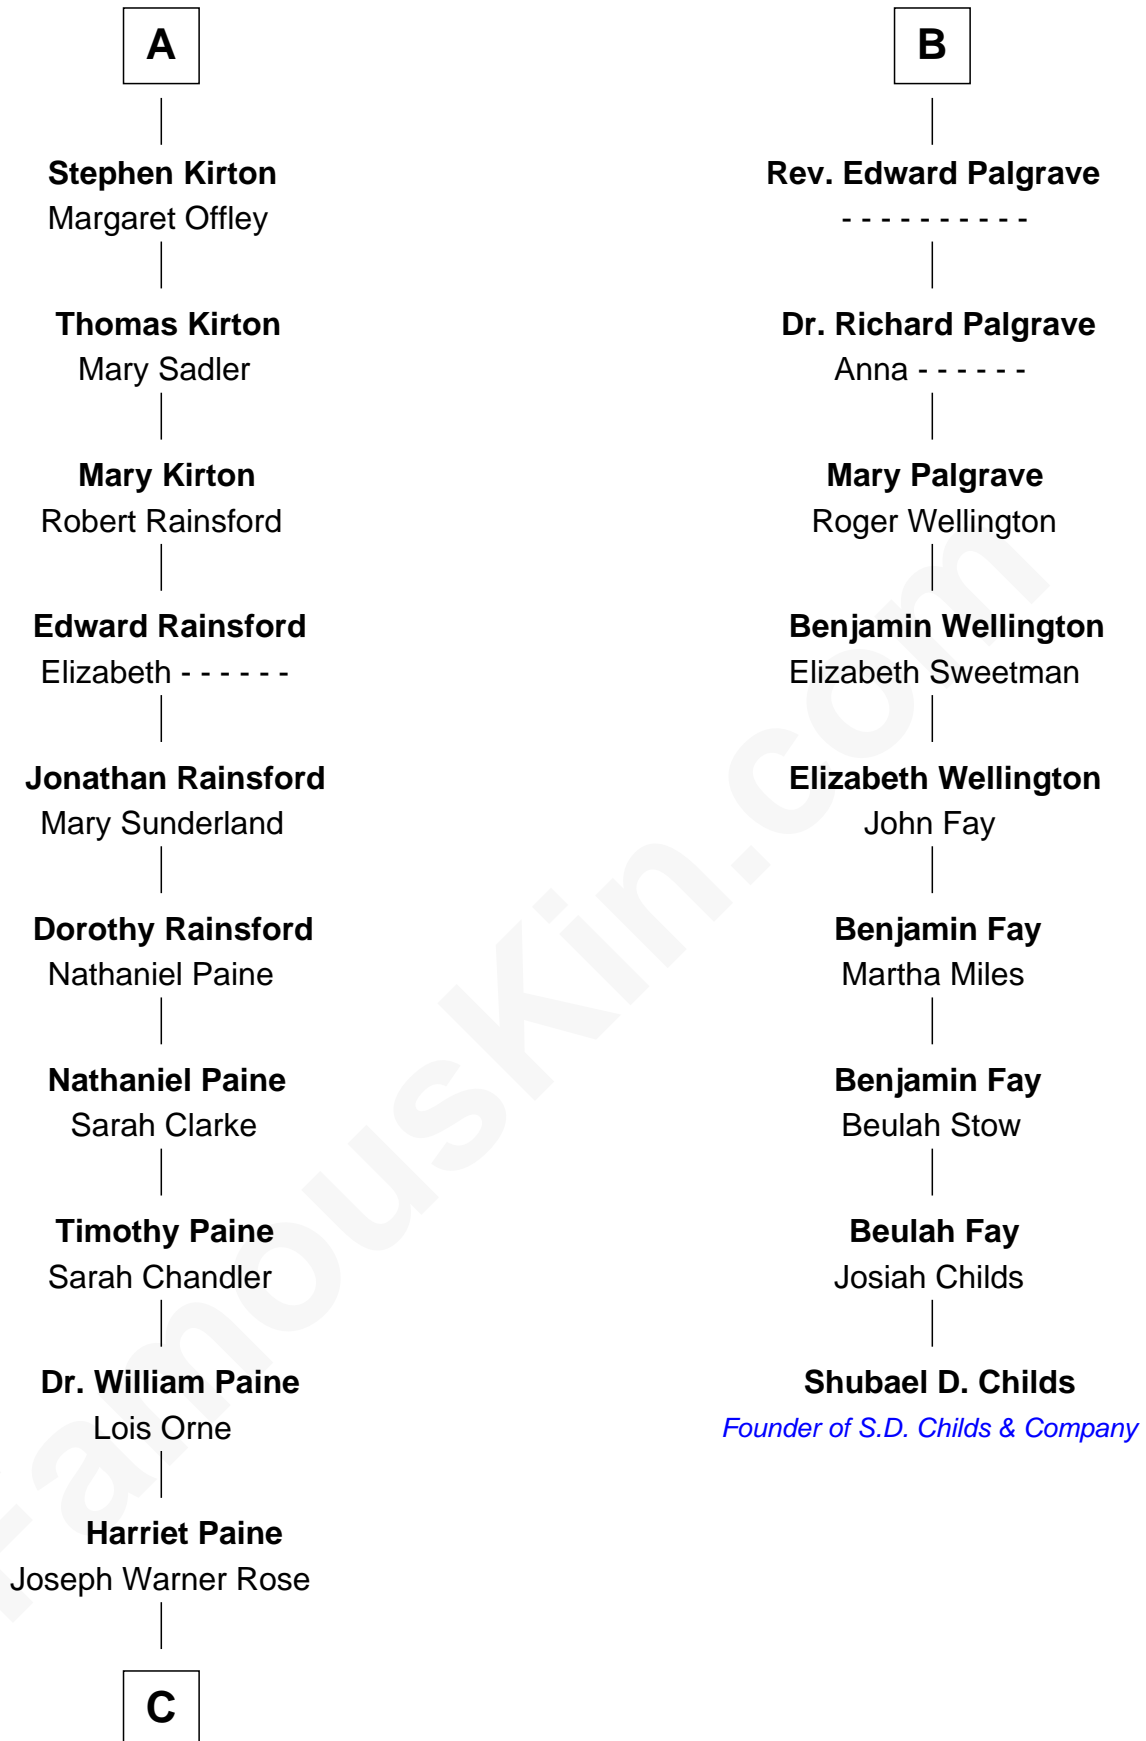

FamousKin.com

Relationship Chart of

Alice (Lee) Roosevelt

First Wife of President Theodore Roosevelt

15th cousin 4 times removed of

Shubael D. Childs

Founder of S.D. Childs & Company

C

—
Harriet Paine Rose

John Clarke Lee

—
George Cabot Lee

Caroline Watts Haskell

—
Alice (Lee) Roosevelt

Wife of President Theodore Roosevelt

FamousKin.com