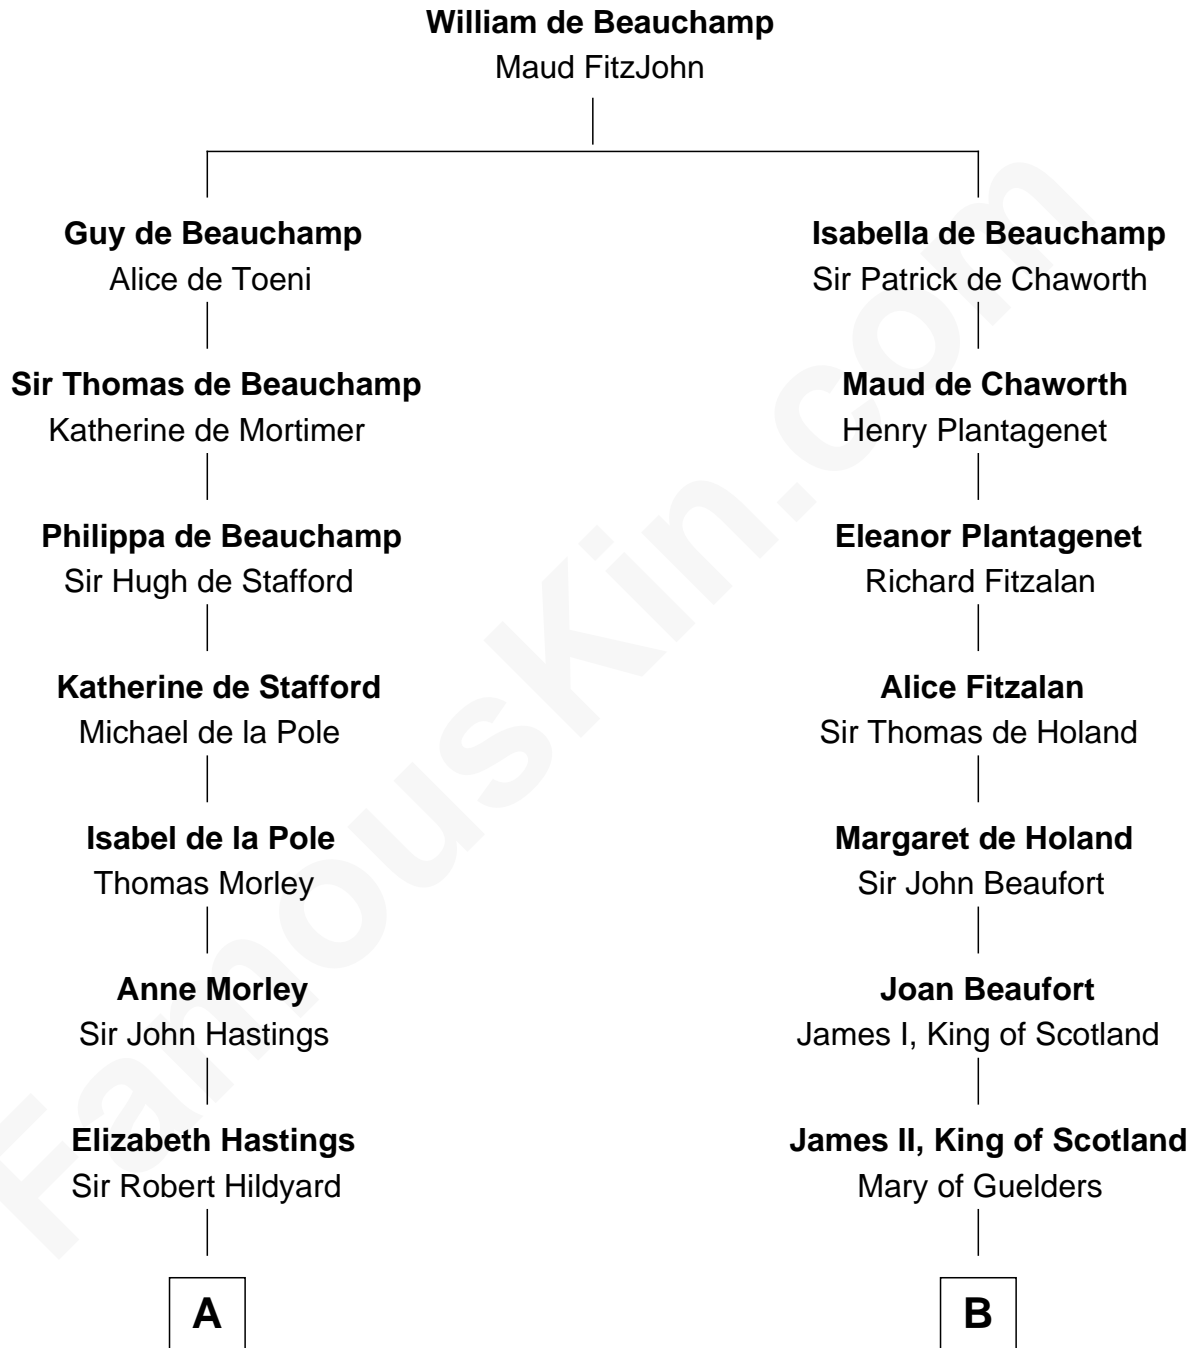

FamousKin.com

Relationship Chart of

Alice (Lee) Roosevelt

First Wife of President Theodore Roosevelt

18th cousin 3 times removed of

Alexander Hamilton

1st U.S. Secretary of the Treasury

C

Nancy Clarke
Francis Cabot

Mary Ann Cabot
Nathaniel Cabot Lee

John Clarke Lee
Harriet Paine Rose

George Cabot Lee
Caroline Watts Haskell

Alice (Lee) Roosevelt
Wife of President Theodore Roosevelt

D

James A. Hamilton
Rachel Fawcett