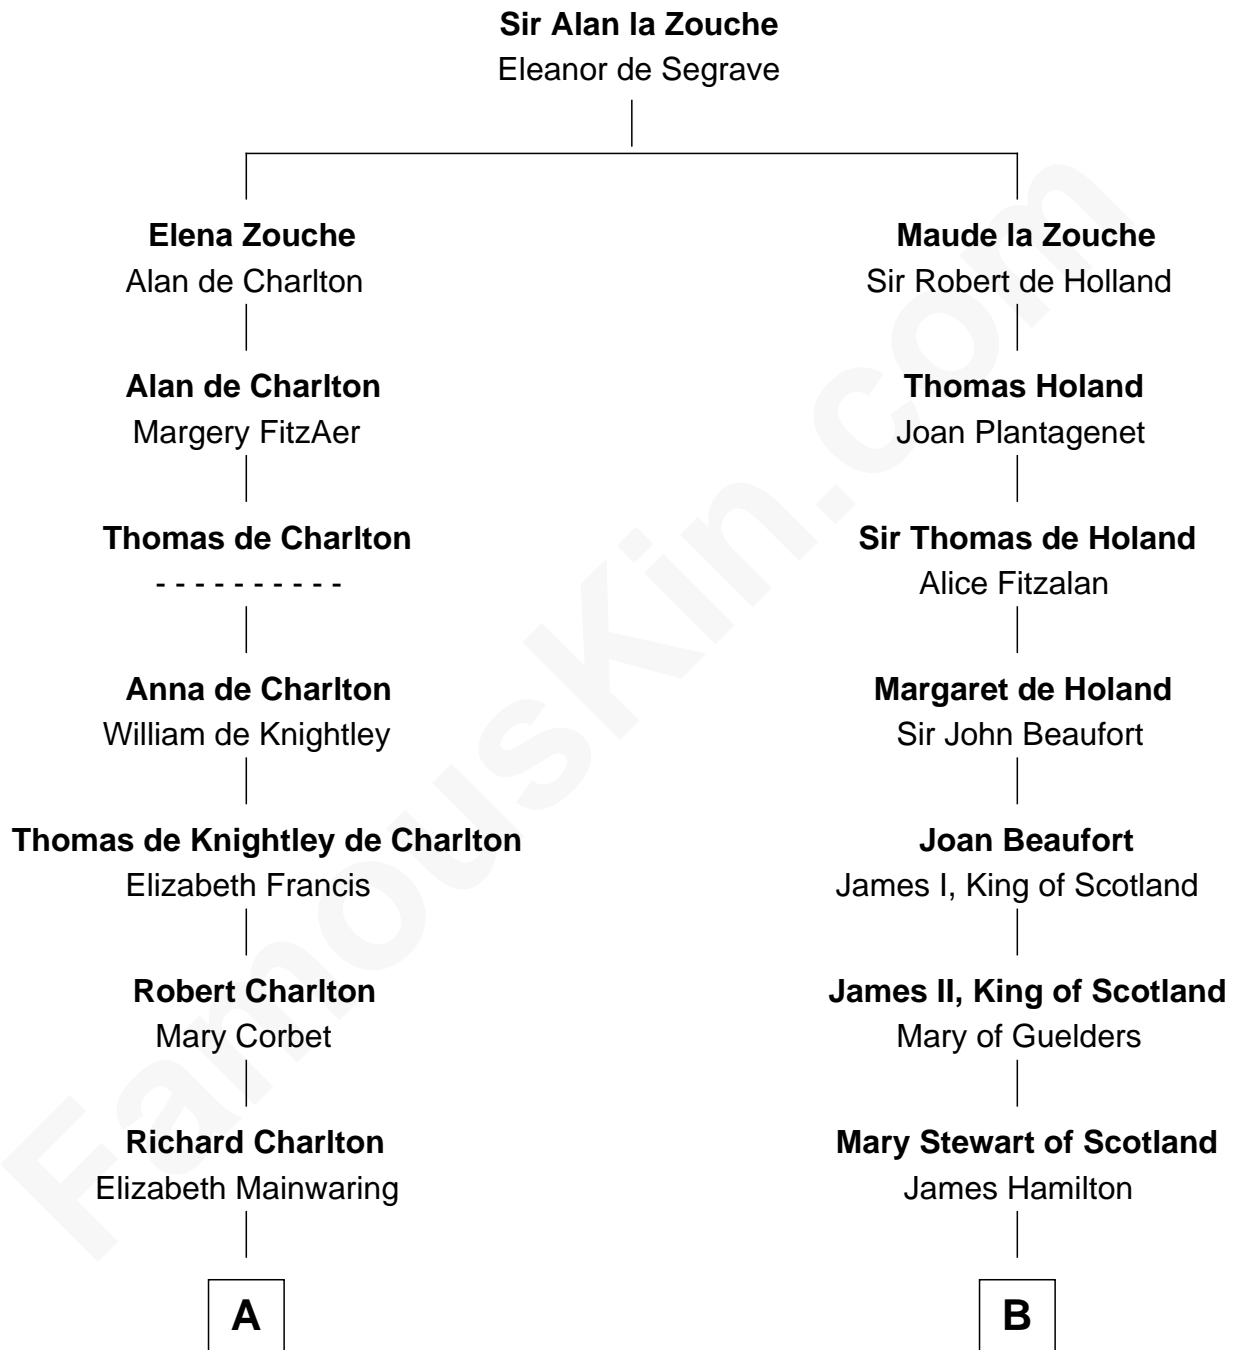

FamousKin.com

Relationship Chart of

Alice (Lee) Roosevelt

First Wife of President Theodore Roosevelt

17th cousin 3 times removed of

Alexander Hamilton

1st U.S. Secretary of the Treasury

C

—
Nathaniel Cabot Lee

Mary Ann Cabot

—
John Clarke Lee

Harriet Paine Rose

—
George Cabot Lee

Caroline Watts Haskell

—
Alice (Lee) Roosevelt

Wife of President Theodore Roosevelt