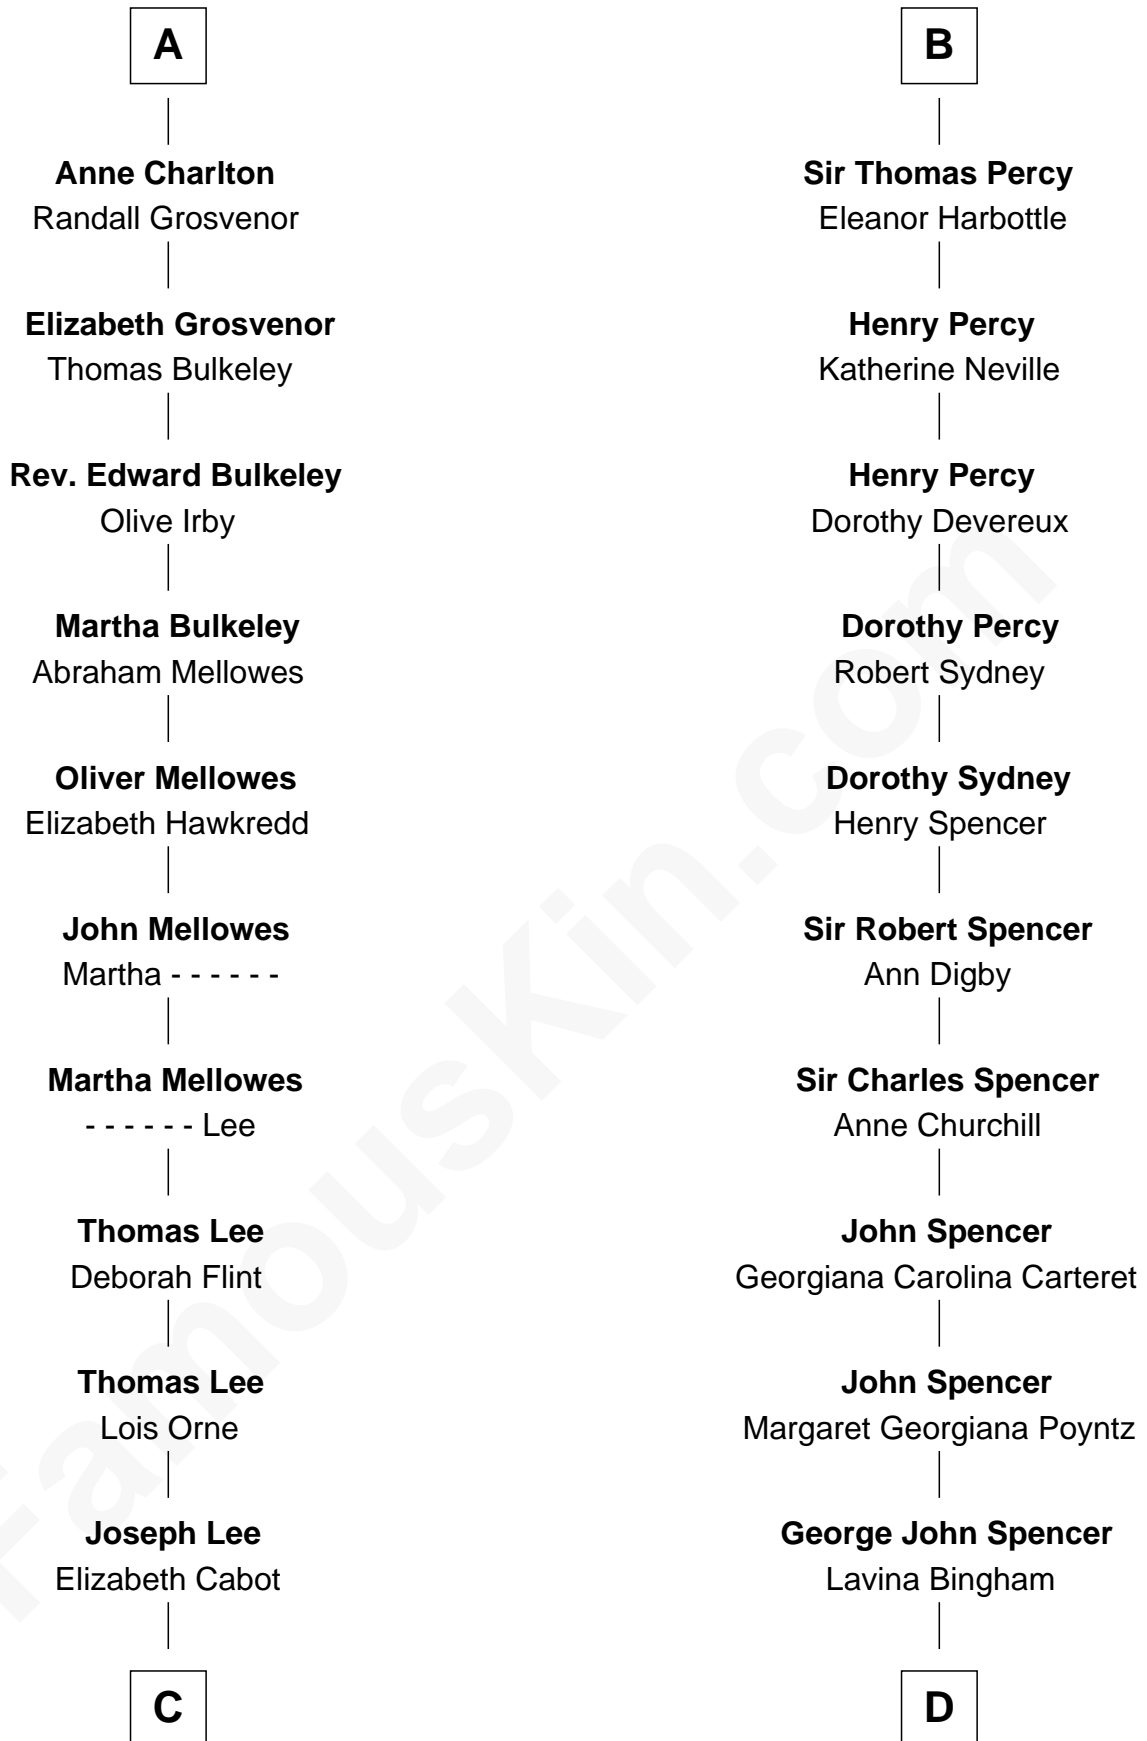

## Relationship Chart of

### Alice (Lee) Roosevelt

*First Wife of President Theodore Roosevelt*

20th cousin 1 time removed of

**Princess Diana**

*Princess of Wales*

**Sir Alan la Zouche**  
Eleanor de Segrave

**C**

**Nathaniel Cabot Lee**

Mary Ann Cabot

**John Clarke Lee**

Harriet Paine Rose

**George Cabot Lee**

Caroline Watts Haskell

**Alice (Lee) Roosevelt**

*Wife of President Theodore Roosevelt*

**D**