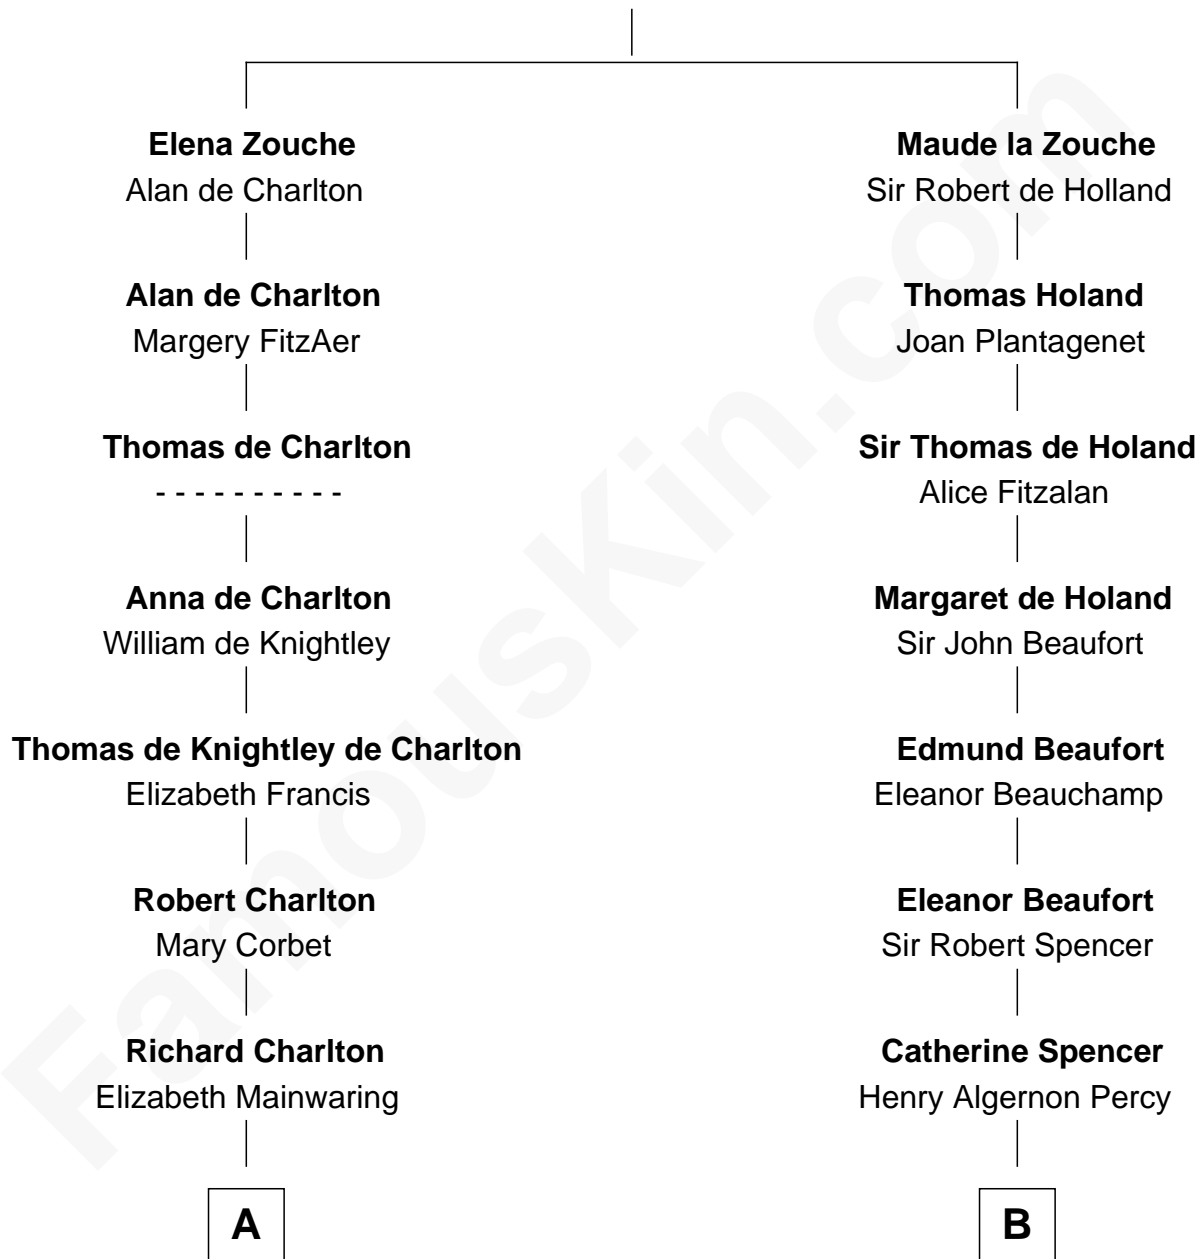

## Relationship Chart of

### Alice (Lee) Roosevelt

*First Wife of President Theodore Roosevelt*

20th cousin 1 time removed of

**Princess Diana**

*Princess of Wales*

**Sir Alan la Zouche**  
Eleanor de Segrave

**C**

**Nathaniel Cabot Lee**

Mary Ann Cabot

**John Clarke Lee**

Harriet Paine Rose

**George Cabot Lee**

Caroline Watts Haskell

**Alice (Lee) Roosevelt**

*Wife of President Theodore Roosevelt*

**D**

**Princess Diana**

*Princess of Wales*

FamousKin.com