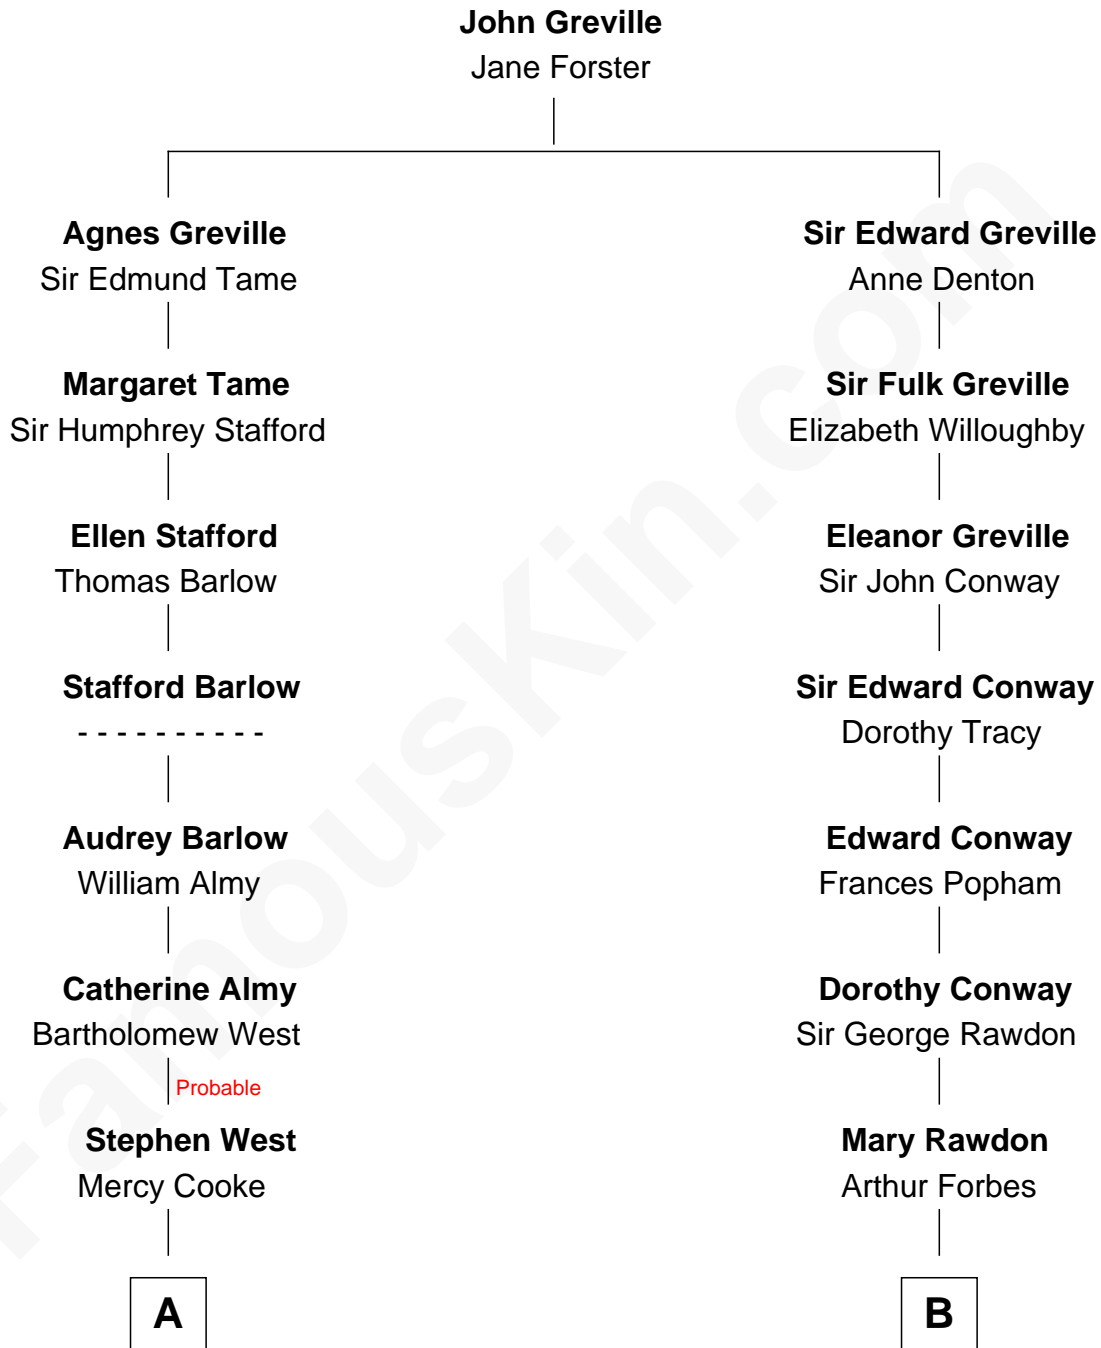

FamousKin.com

Relationship Chart of

Alice (Lee) Roosevelt

First Wife of President Theodore Roosevelt

13th cousin 3 times removed of

Princess Diana
Princess of Wales

A

Stephen West
Susanna Jenney

Hannah West
Jethro Hathaway

Stephen Hathaway
Abigail Smith

Humphrey Hathaway
Abigail Smith

Alice Russell Hathaway
Elisha Haskell

Caroline Watts Haskell
George Cabot Lee

Alice (Lee) Roosevelt
Wife of President Theodore Roosevelt