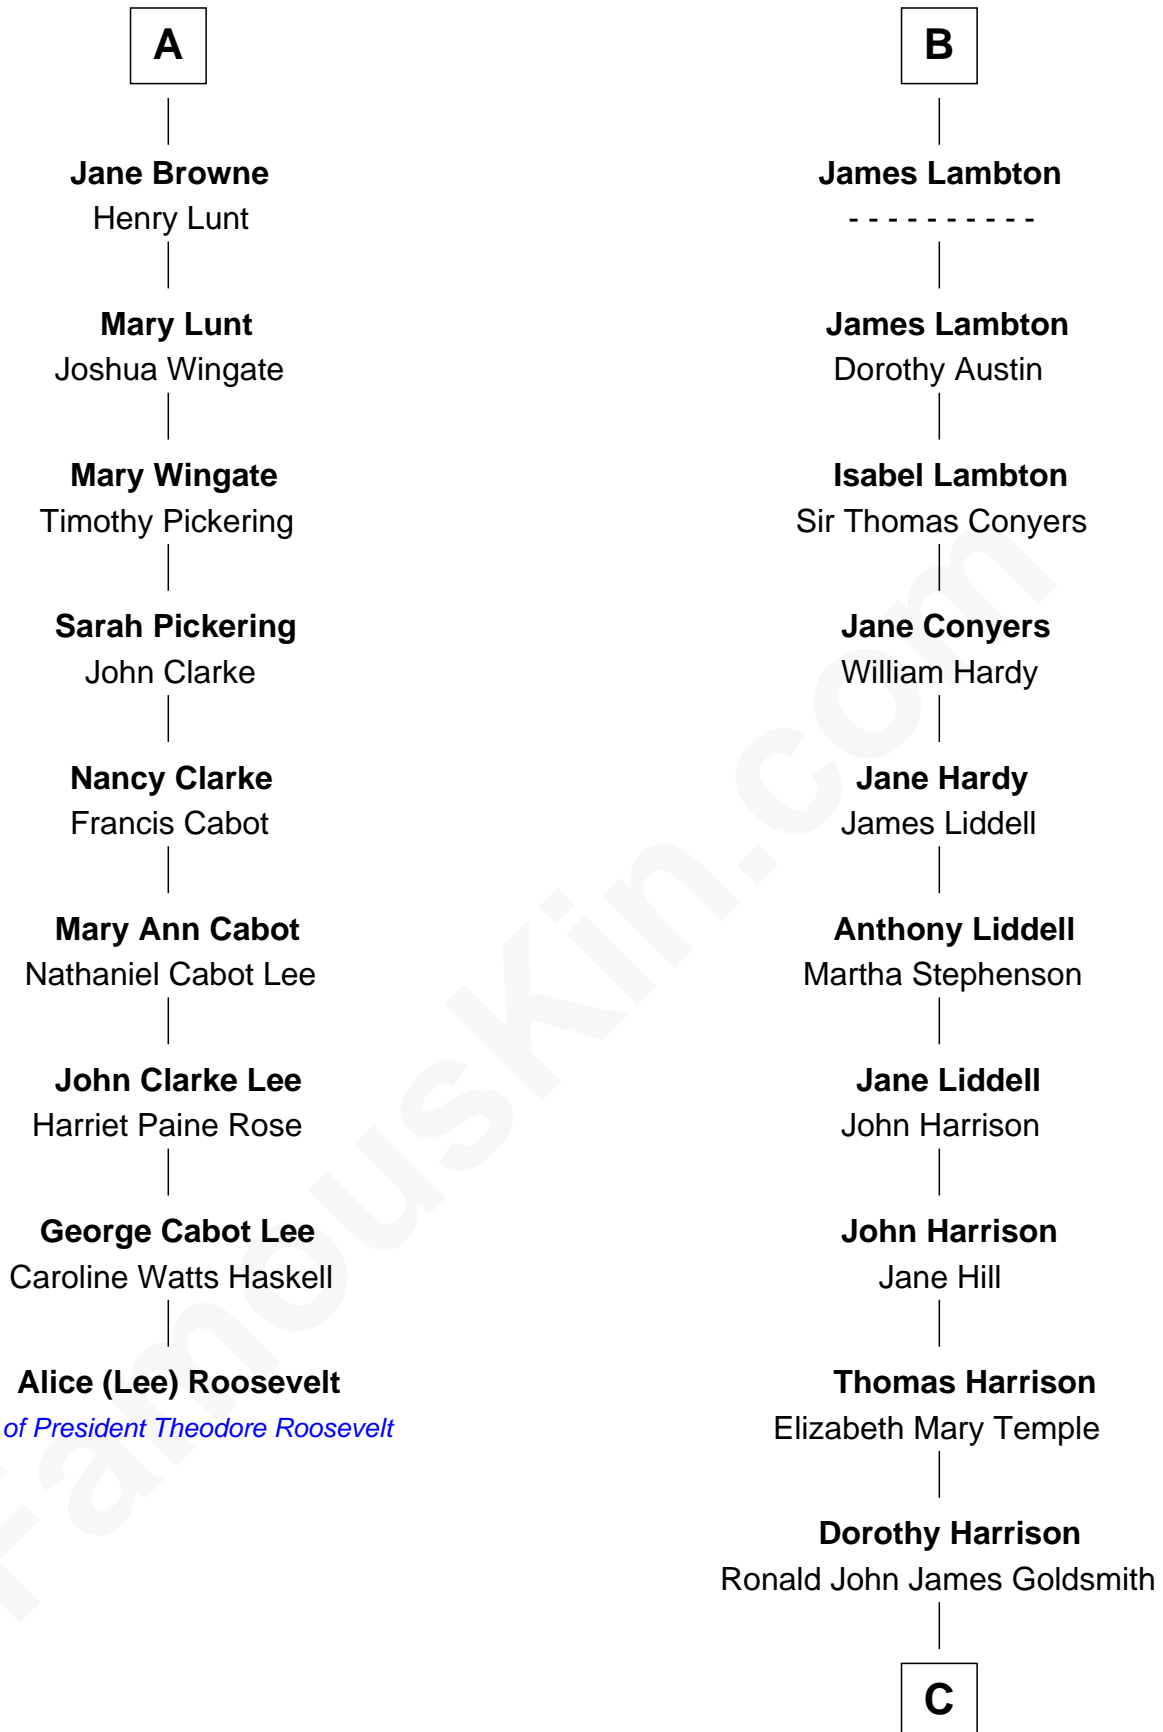

## Relationship Chart of

### Alice (Lee) Roosevelt

*First Wife of President Theodore Roosevelt*

15th cousin 3 times removed of

**Catherine Middleton**  
*Princess of Wales*

**Sir John Hastings**  
Anne Morley

C

Carole Elizabeth Goldsmith

Michael Francis Middleton

Catherine Middleton

*Princess of Wales*

FamousKin.com