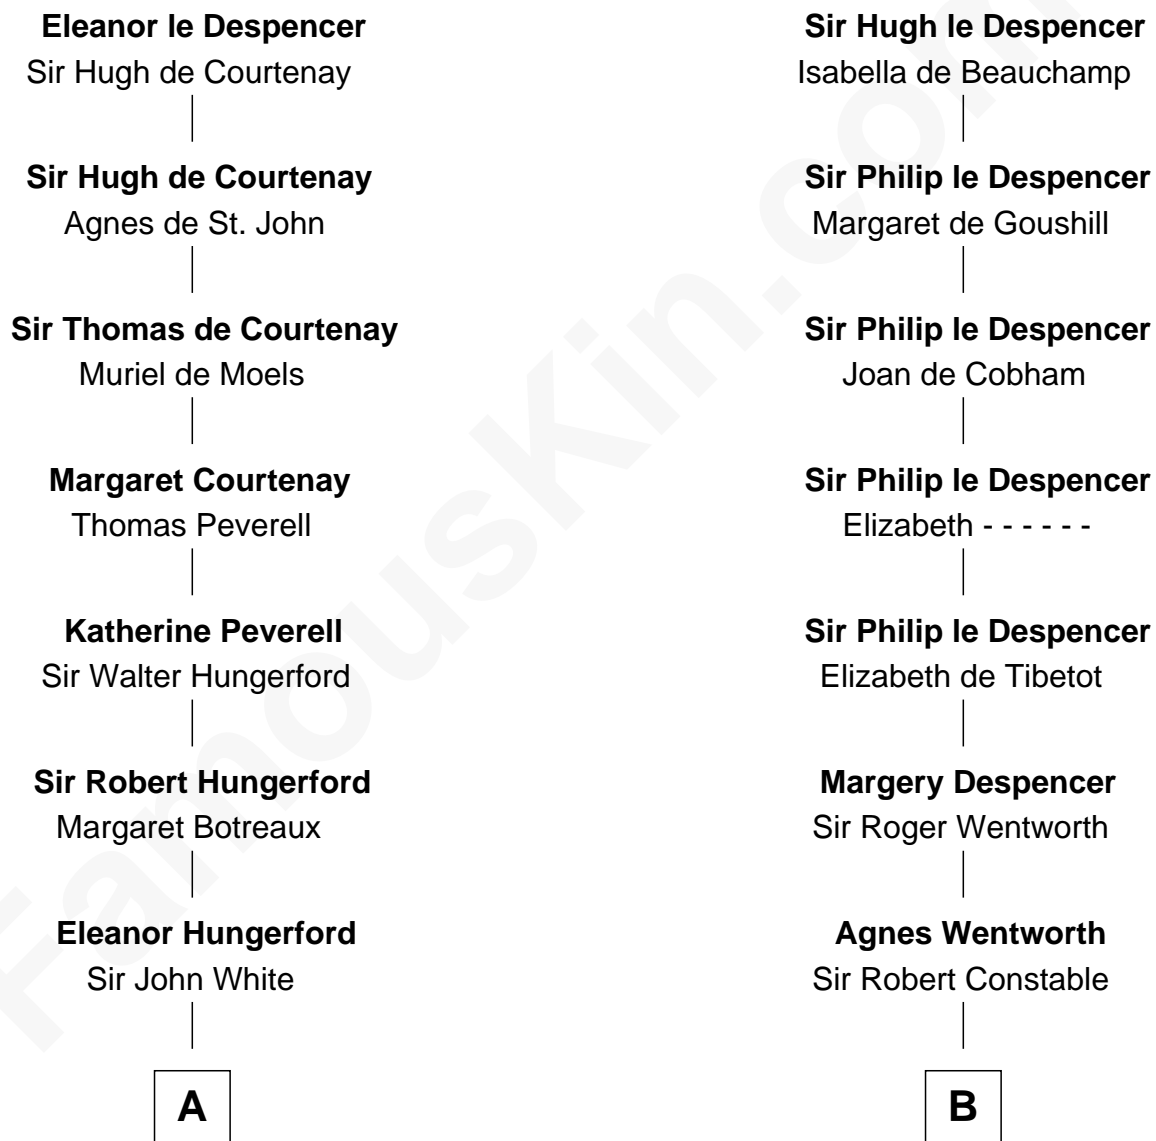

FamousKin.com

Relationship Chart of

Alice (Lee) Roosevelt

First Wife of President Theodore Roosevelt

19th cousin 2 times removed of

William Rufus Day

36th U.S. Secretary of State

Sir Hugh le Despencer

Aveline Basset

C

Dr. William Paine

Lois Orne

Harriet Paine

Joseph Warner Rose

Harriet Paine Rose

John Clarke Lee