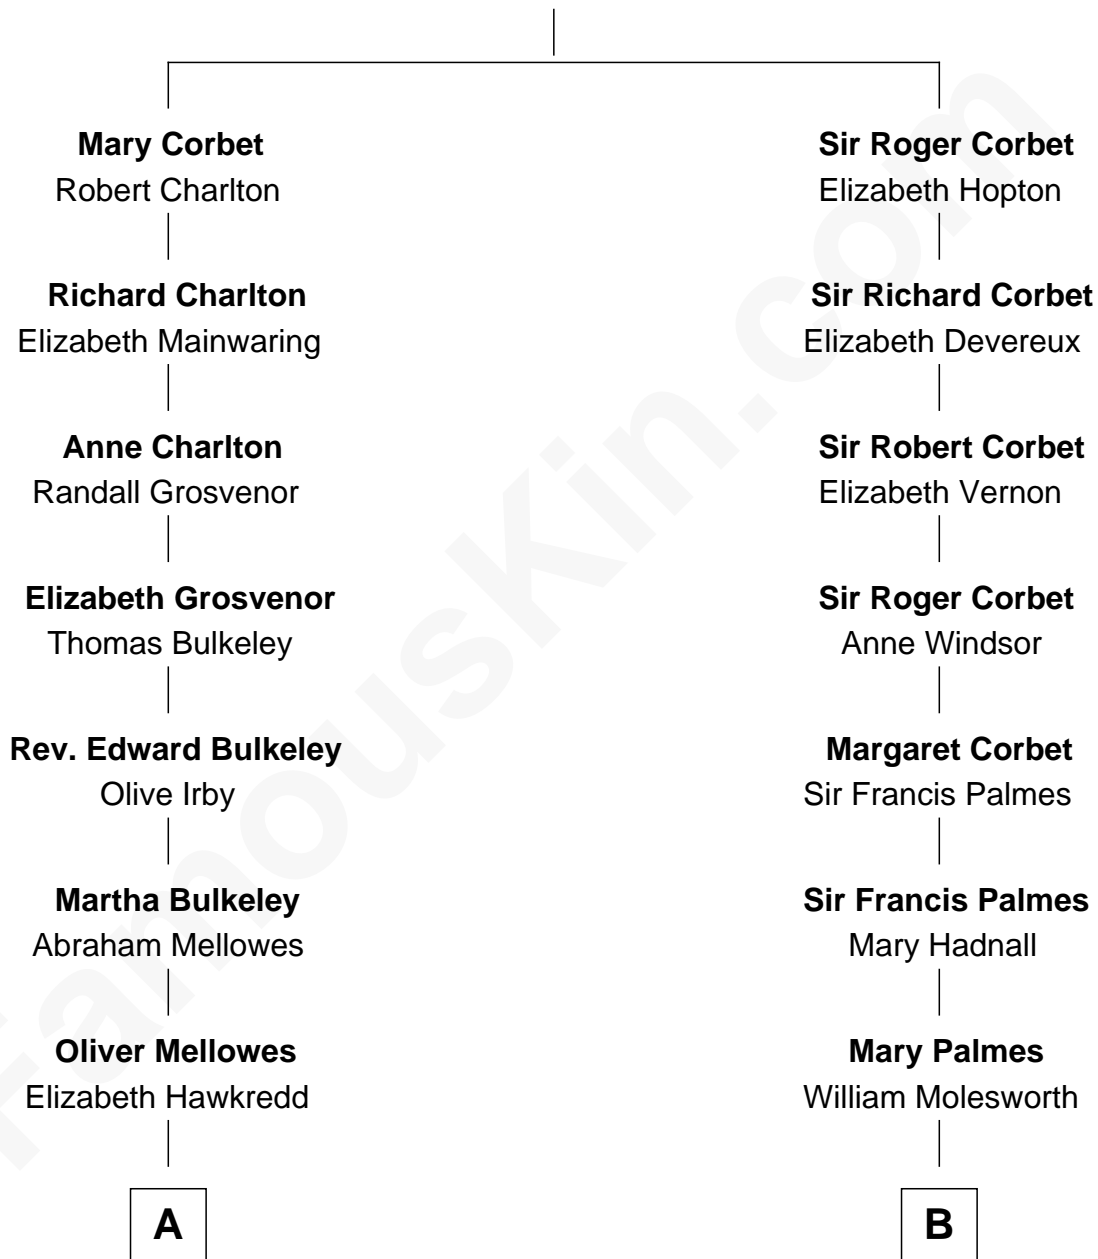

FamousKin.com

Relationship Chart of

Alice (Lee) Roosevelt

First Wife of President Theodore Roosevelt

15th cousin 3 times removed of

Prince Harry
Duke of Sussex

Sir Robert Corbet
Margaret - - - - -

C

Princess Diana Frances Spencer
Charles III, King of the United Kingdom

Prince Harry
Duke of Sussex

FamousKin.com