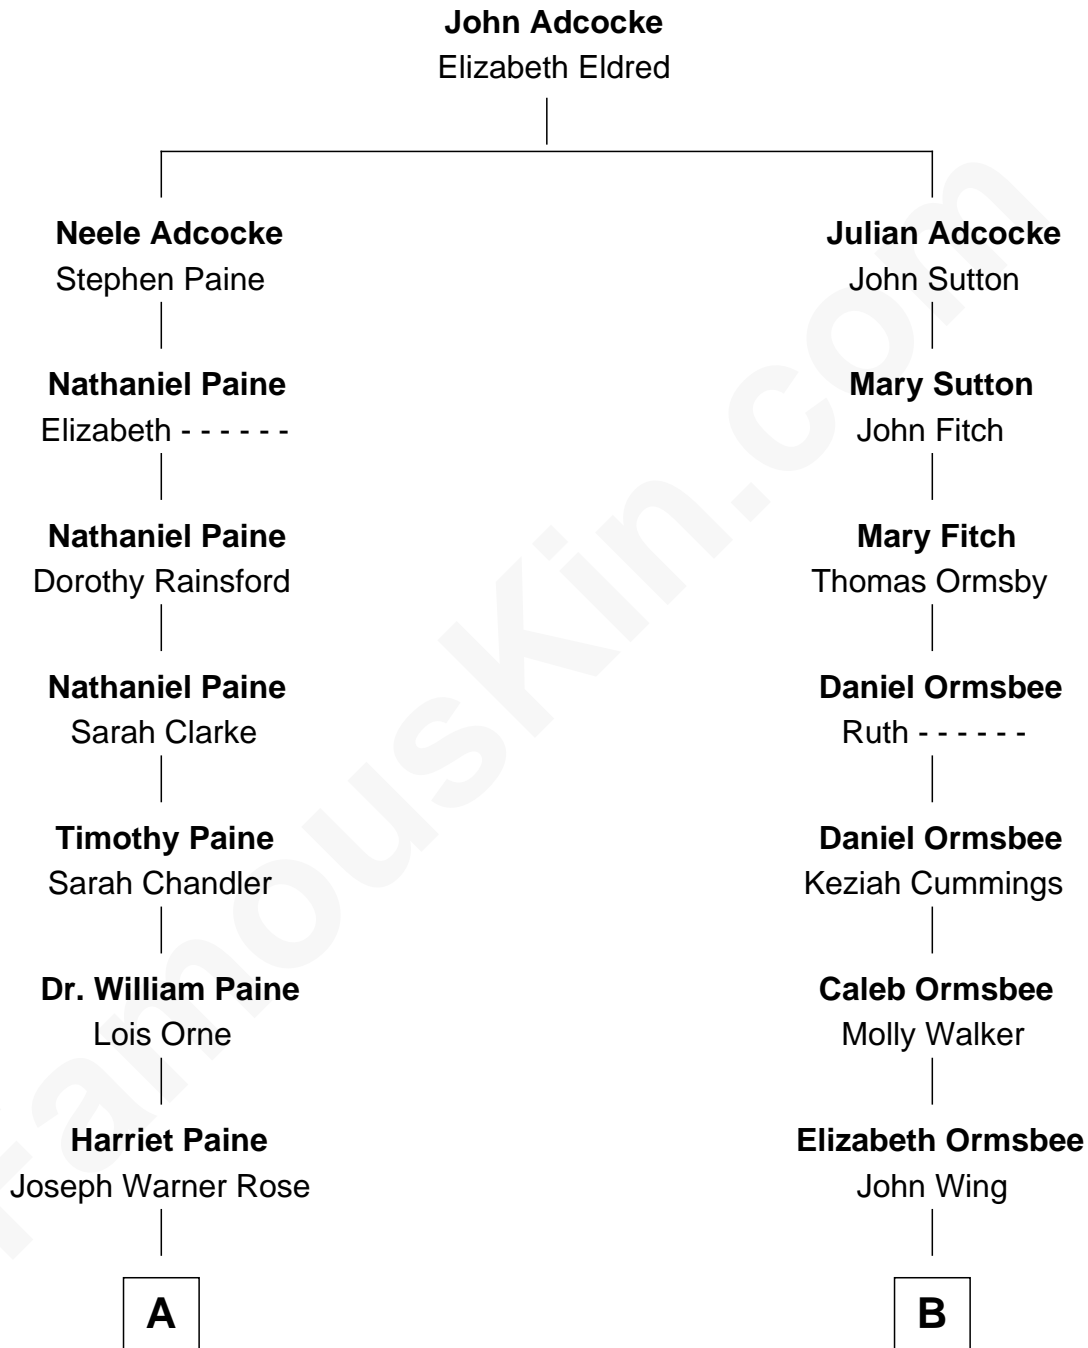

FamousKin.com

Relationship Chart of

Alice (Lee) Roosevelt

First Wife of President Theodore Roosevelt

9th cousin 2 times removed of

Harry Chapin

Singer and Songwriter

A

Harriet Paine Rose

John Clarke Lee

George Cabot Lee

Caroline Watts Haskell

Alice (Lee) Roosevelt

Wife of President Theodore Roosevelt

B

Sarah Hunt Wing