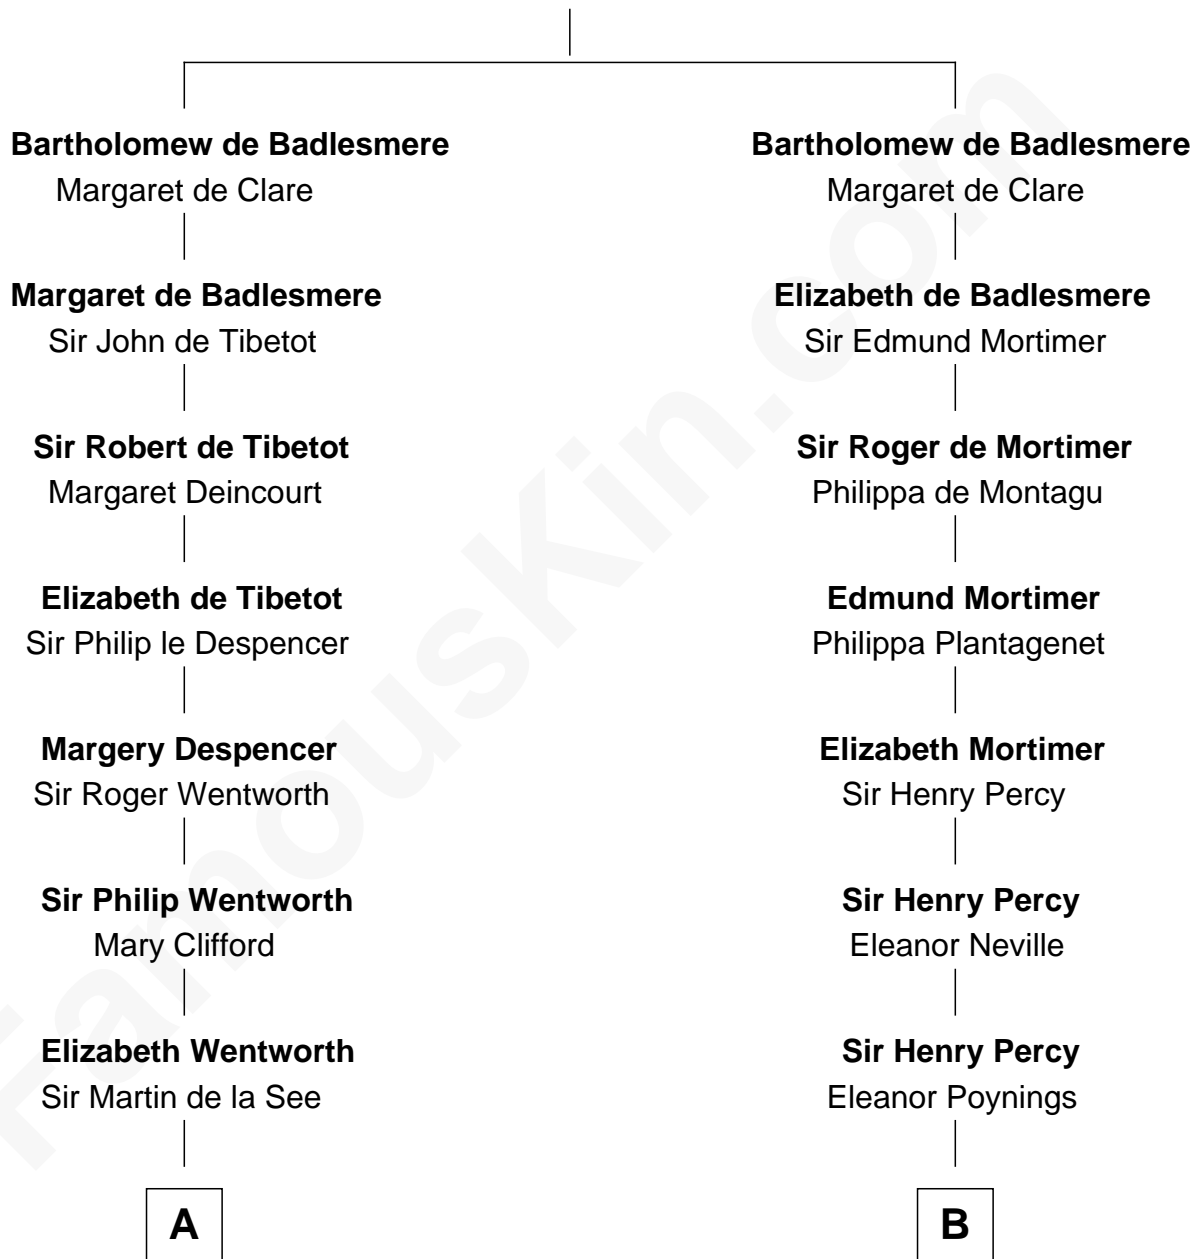

FamousKin.com

Relationship Chart of

Alice (Lee) Roosevelt

First Wife of President Theodore Roosevelt

17th cousin 4 times removed of

Harriet Martineau

Author of The Hour and the Man

Gunselm de Badlesmere

C

—
Nancy Clarke

Francis Cabot

—
Mary Ann Cabot

Nathaniel Cabot Lee

—
John Clarke Lee

Harriet Paine Rose

—
George Cabot Lee

Caroline Watts Haskell

—
Alice (Lee) Roosevelt

Wife of President Theodore Roosevelt

FamousKin.com