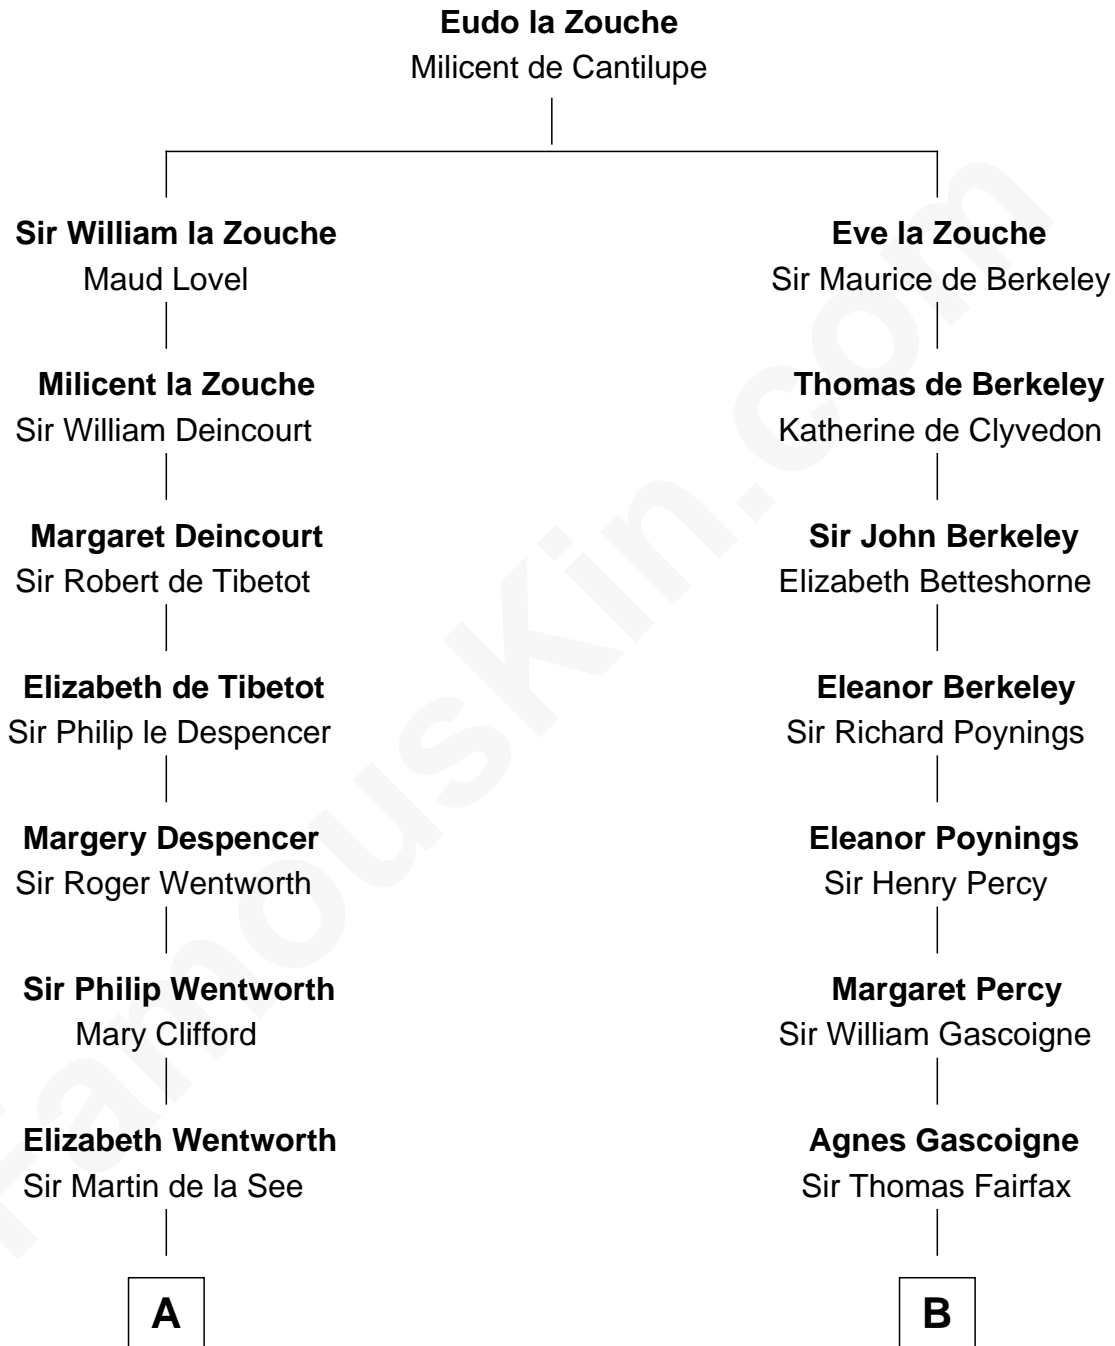

FamousKin.com

Relationship Chart of

Alice (Lee) Roosevelt

First Wife of President Theodore Roosevelt

15th cousin 6 times removed of

Harriet Martineau

Author of The Hour and the Man