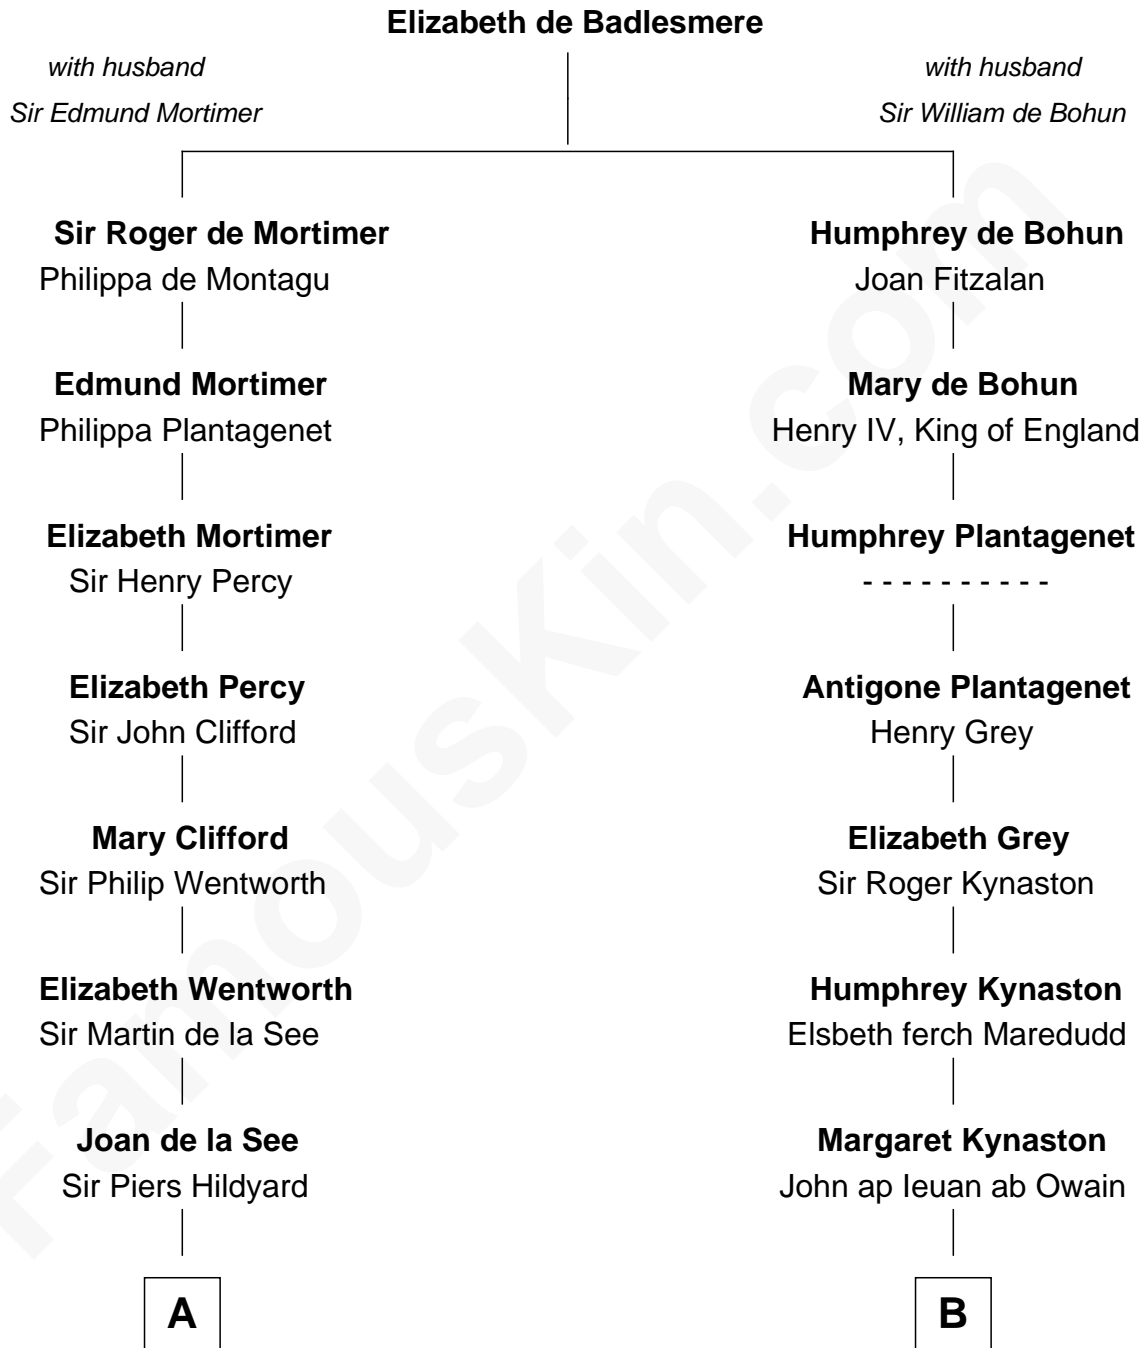

FamousKin.com

Relationship Chart of

Alice (Lee) Roosevelt

First Wife of President Theodore Roosevelt

20th cousin 1 time removed of

Mary Chapin Carpenter
Singer and Songwriter

C

Mary Ann Cabot
Nathaniel Cabot Lee

John Clarke Lee
Harriet Paine Rose

George Cabot Lee
Caroline Watts Haskell

Alice (Lee) Roosevelt
Wife of President Theodore Roosevelt

D

Dr. John Thomas Carpenter
Eliza Adelaide Hill

Dr. James Stratton Carpenter
Lillian Louise Chapin