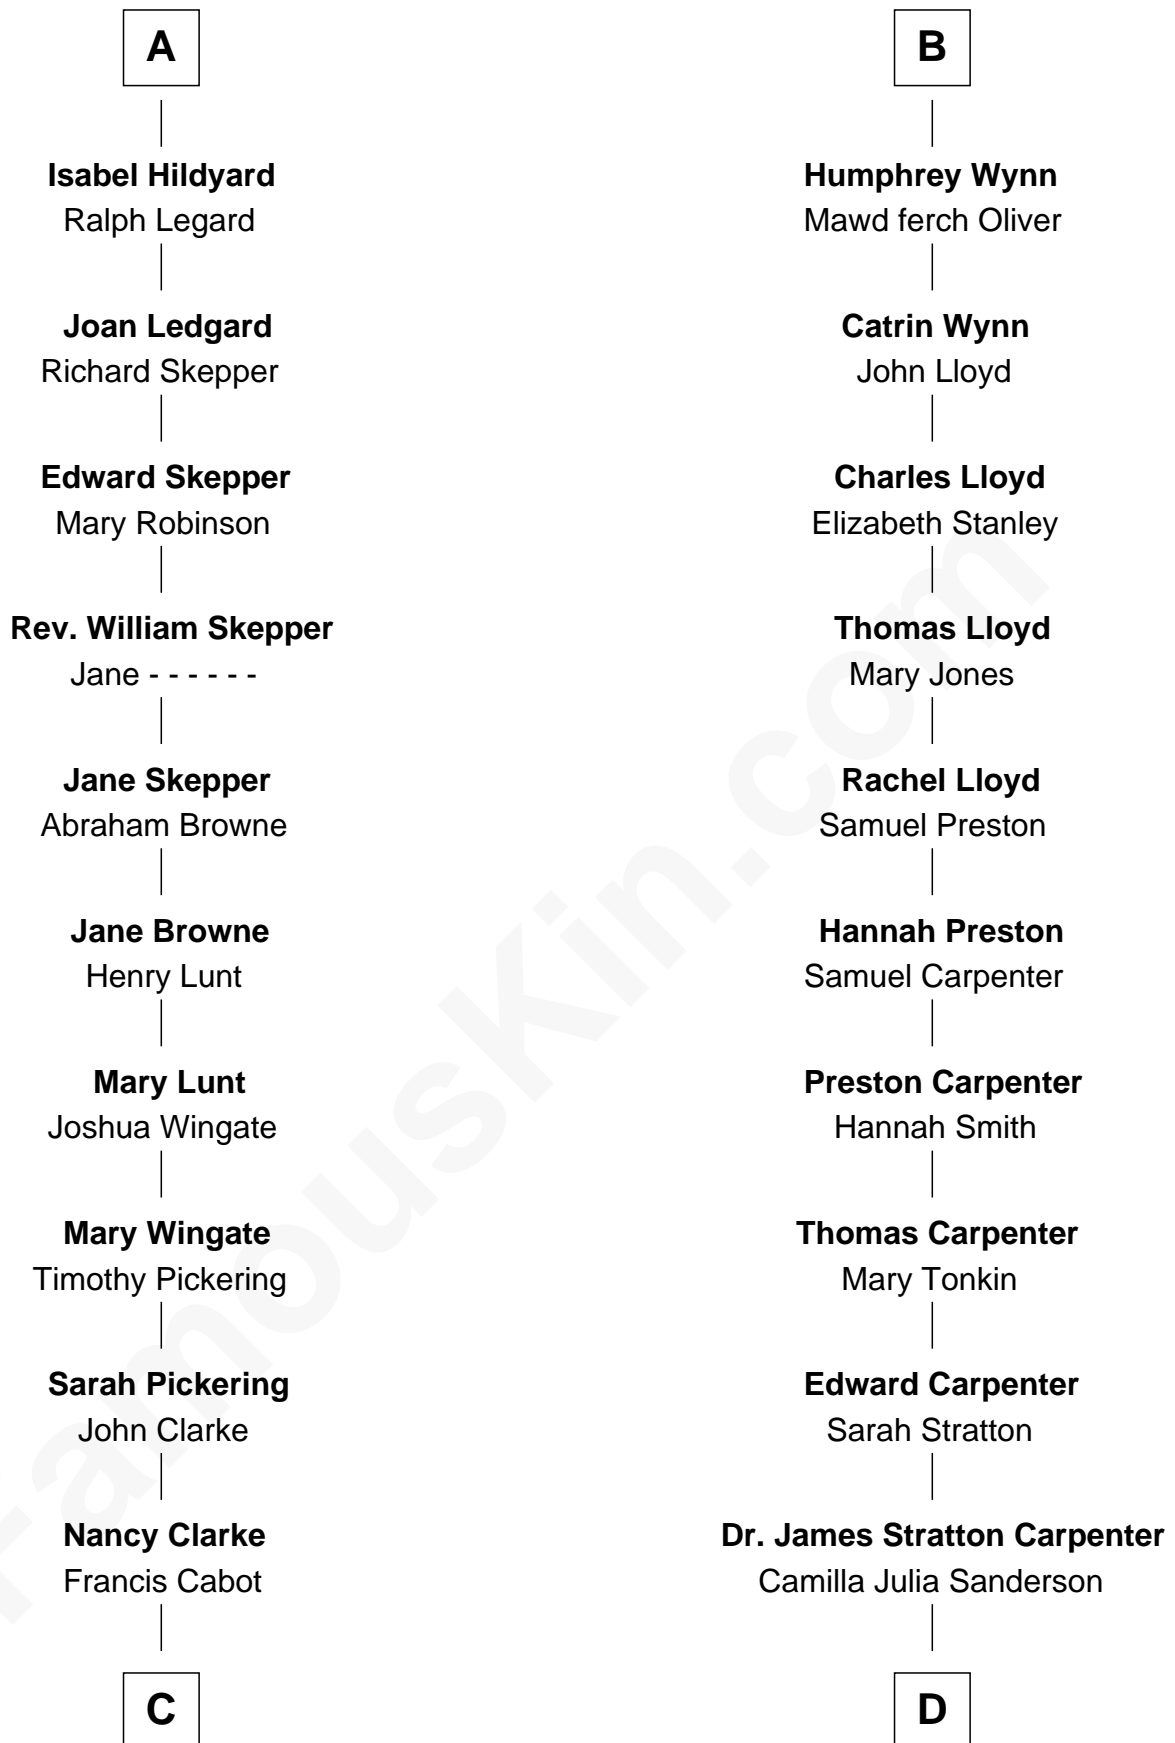

FamousKin.com

Relationship Chart of

Alice (Lee) Roosevelt

First Wife of President Theodore Roosevelt

20th cousin 1 time removed of

Mary Chapin Carpenter
Singer and Songwriter

C

Mary Ann Cabot
Nathaniel Cabot Lee

John Clarke Lee
Harriet Paine Rose

George Cabot Lee
Caroline Watts Haskell

Alice (Lee) Roosevelt
Wife of President Theodore Roosevelt

D

Dr. John Thomas Carpenter
Eliza Adelaide Hill

Dr. James Stratton Carpenter
Lillian Louise Chapin