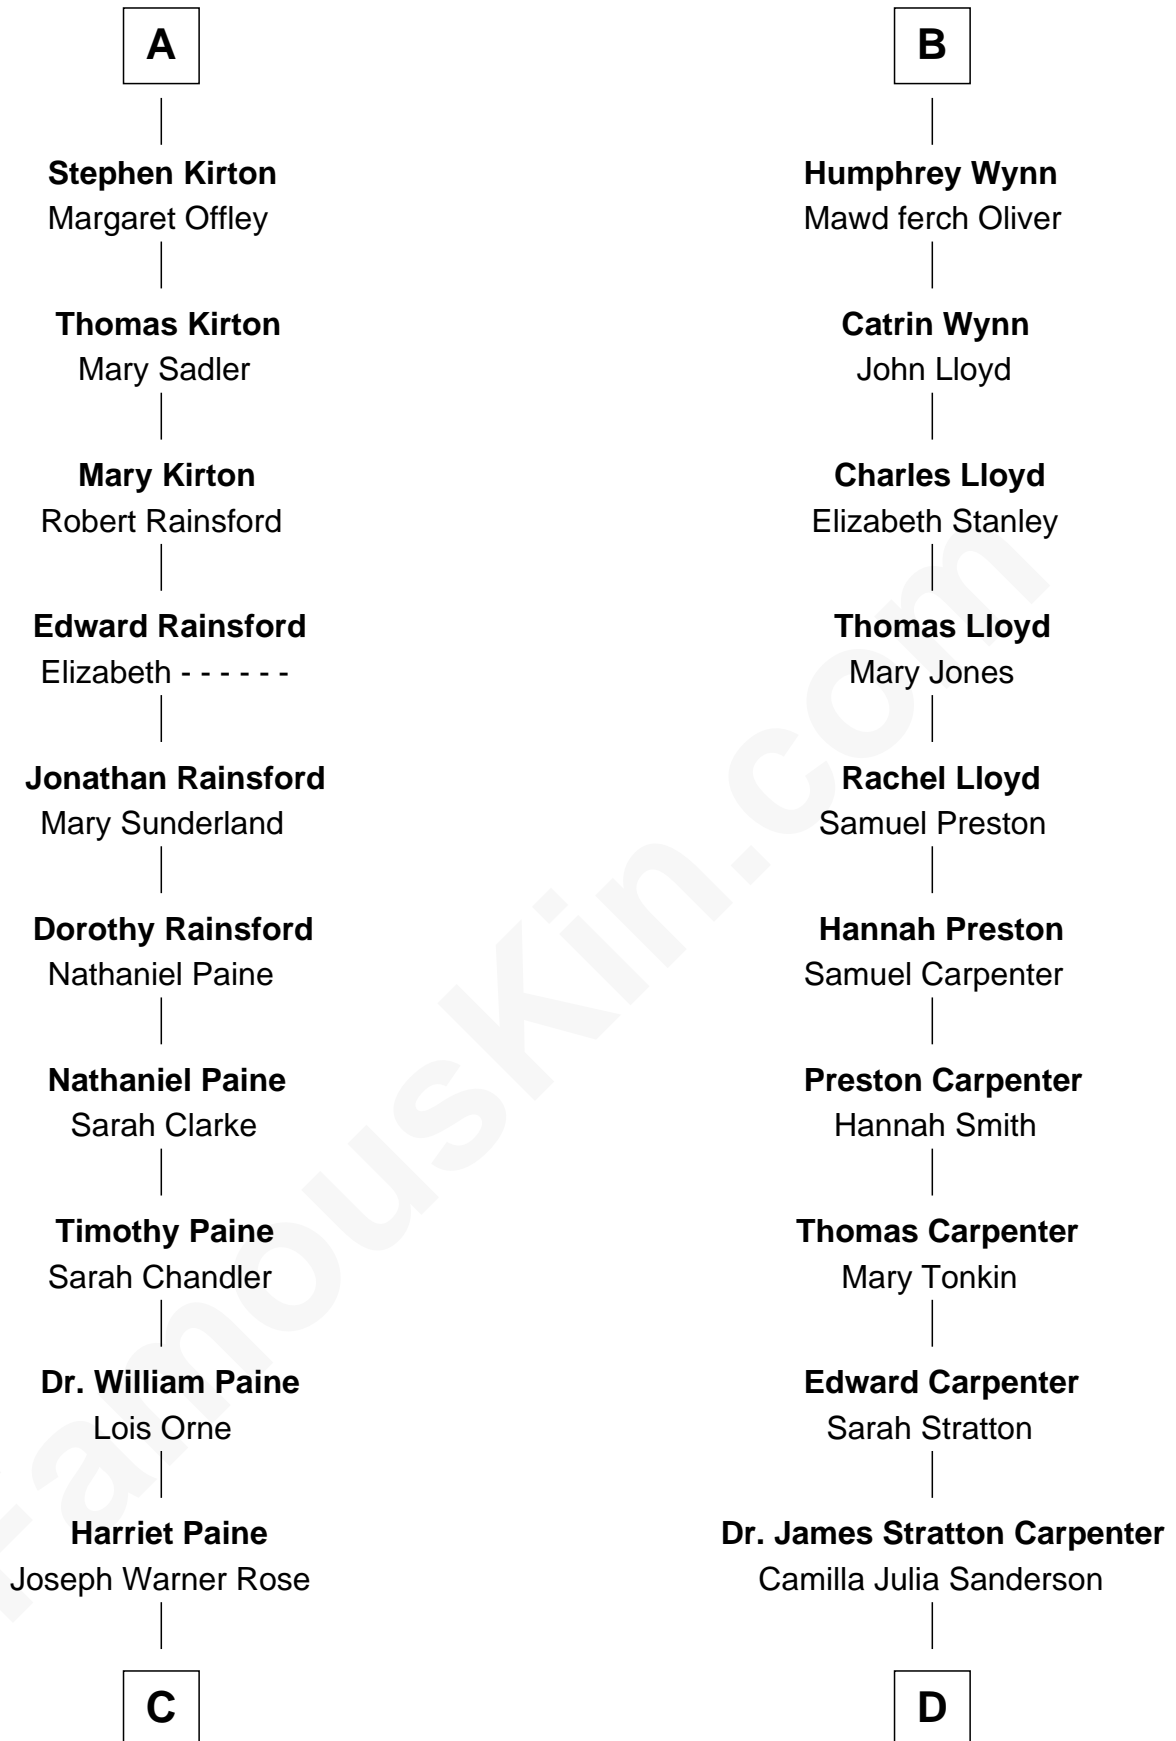

## Relationship Chart of

### Alice (Lee) Roosevelt

*First Wife of President Theodore Roosevelt*

19th cousin 2 times removed of

**Mary Chapin Carpenter**  
*Singer and Songwriter*

**C**

**Harriet Paine Rose**

John Clarke Lee

**George Cabot Lee**