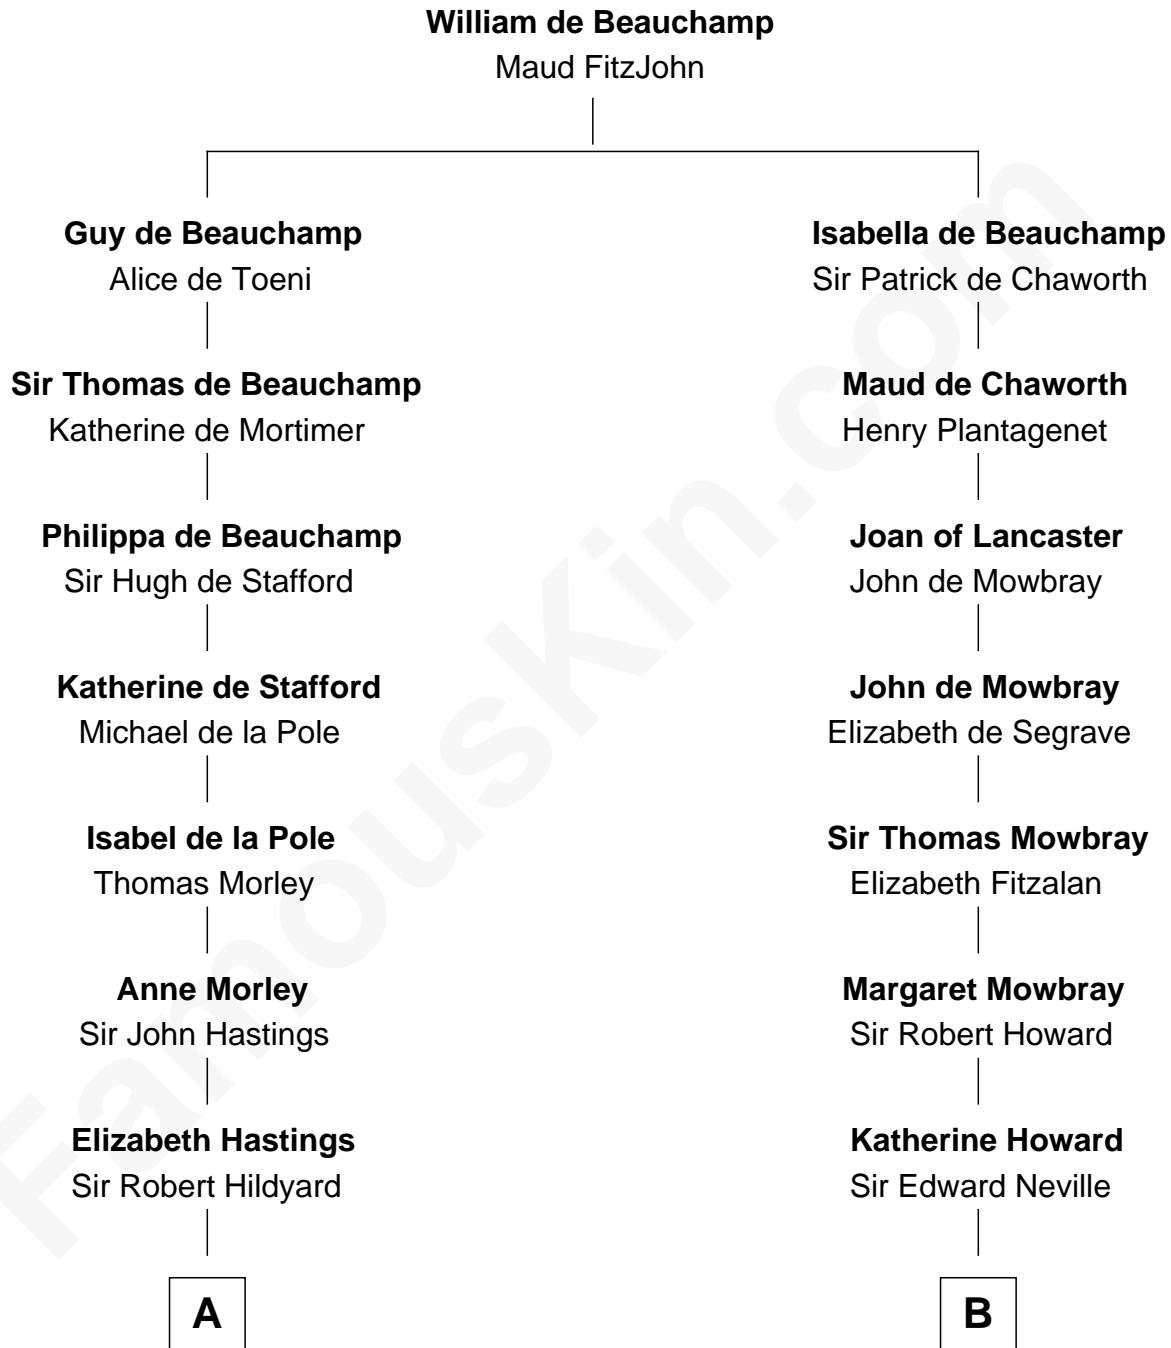

FamousKin.com

Relationship Chart of

Alice (Lee) Roosevelt

First Wife of President Theodore Roosevelt

18th cousin 3 times removed of

John Marshall

4th Chief Justice of the U.S. Supreme Court

C

Nancy Clarke
Francis Cabot

Mary Ann Cabot
Nathaniel Cabot Lee

John Clarke Lee
Harriet Paine Rose

George Cabot Lee
Caroline Watts Haskell

Alice (Lee) Roosevelt
Wife of President Theodore Roosevelt

D

Mary Randolph Keith
Col. Thomas Marshall