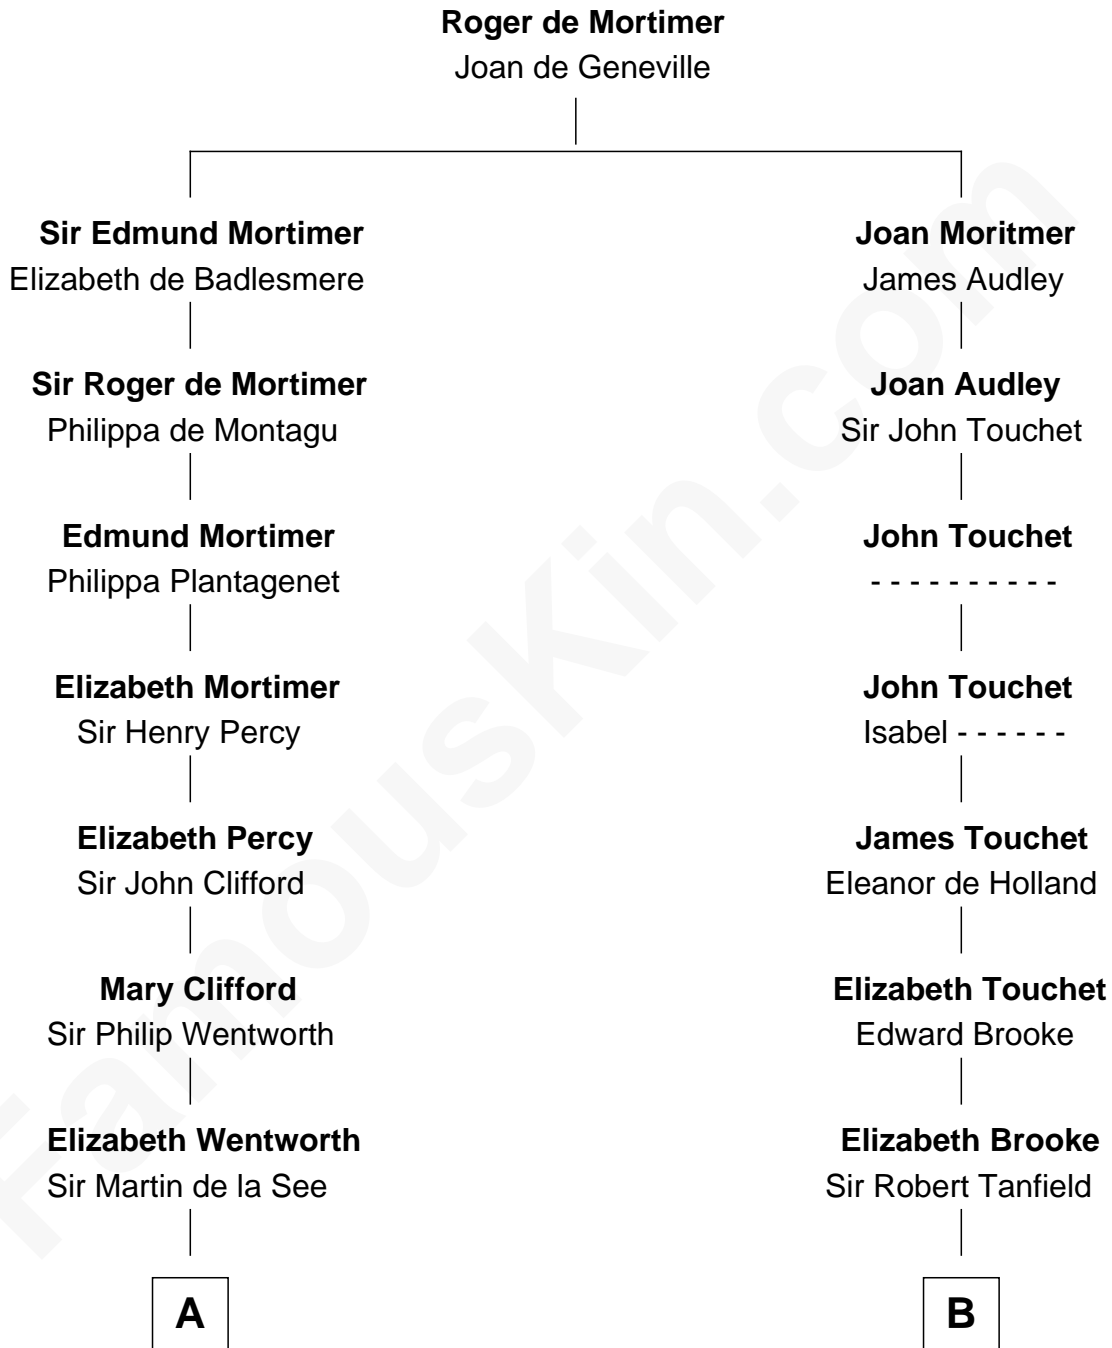

FamousKin.com

Relationship Chart of

Alice (Lee) Roosevelt

First Wife of President Theodore Roosevelt

18th cousin 3 times removed of

John Marshall

4th Chief Justice of the U.S. Supreme Court

C

Nancy Clarke
Francis Cabot

Mary Ann Cabot
Nathaniel Cabot Lee

John Clarke Lee
Harriet Paine Rose

George Cabot Lee
Caroline Watts Haskell

Alice (Lee) Roosevelt
Wife of President Theodore Roosevelt

D

Mary Randolph Keith
Col. Thomas Marshall