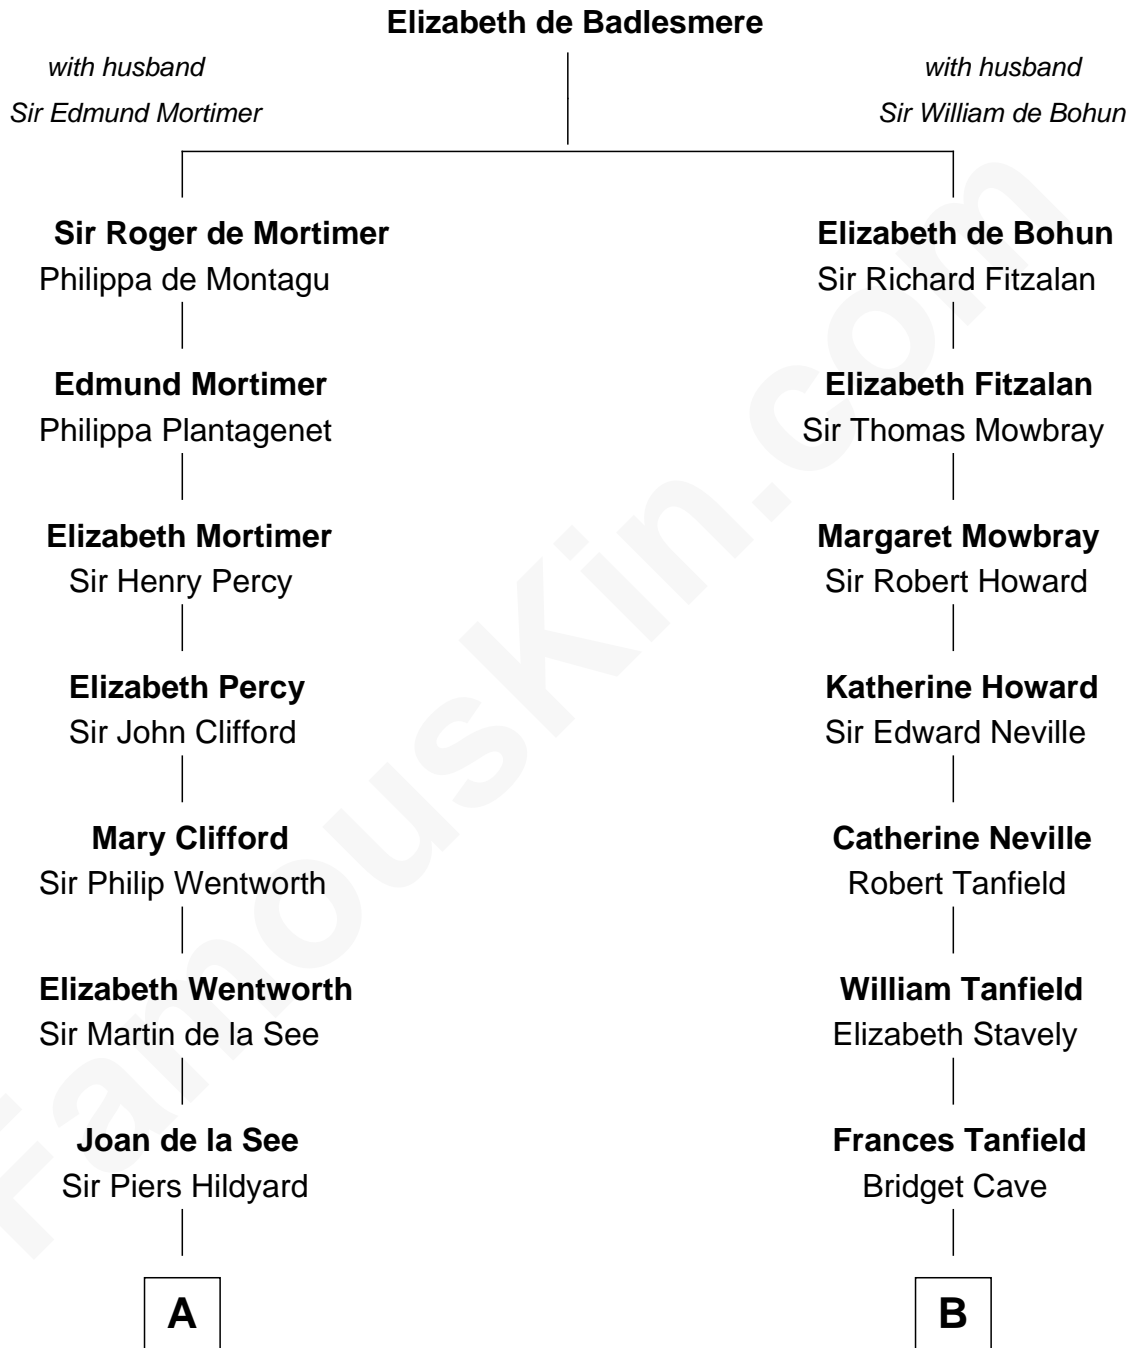

John Marshall

4th Chief Justice of the U.S. Supreme Court