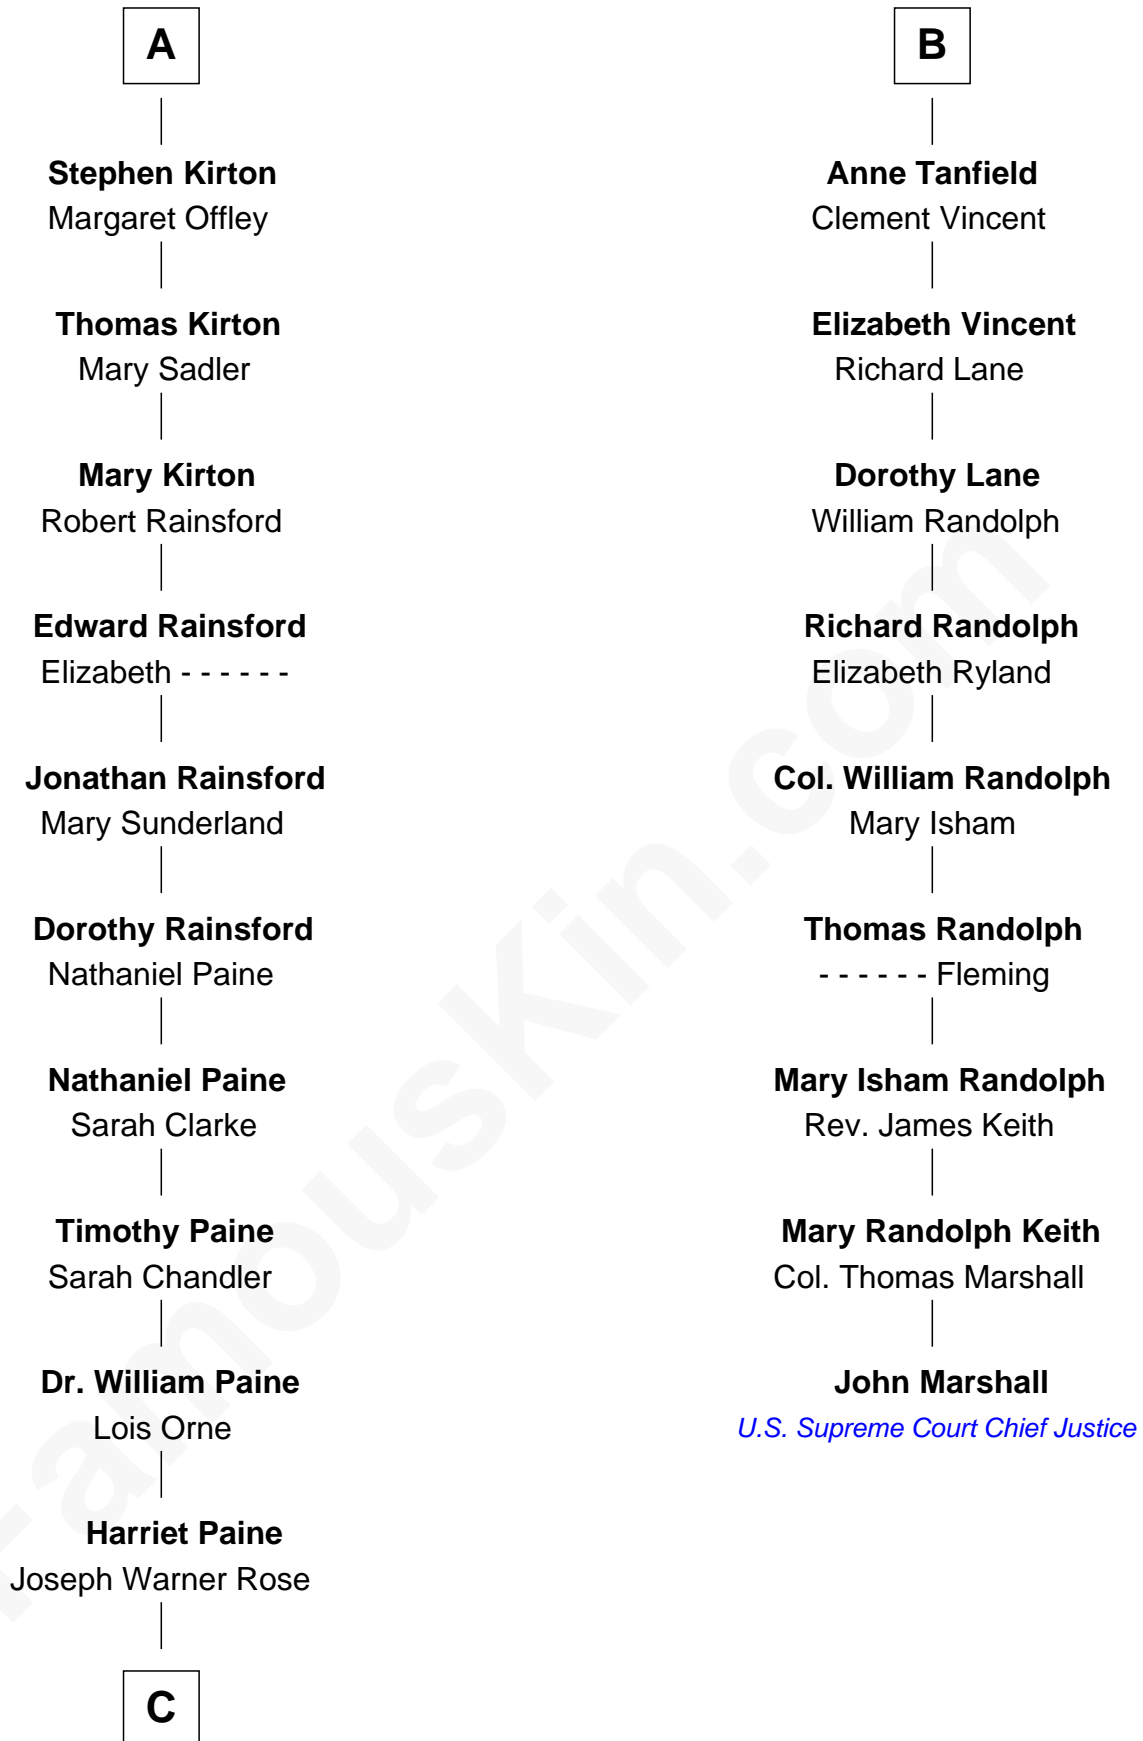

FamousKin.com

Relationship Chart of

Alice (Lee) Roosevelt

First Wife of President Theodore Roosevelt

15th cousin 4 times removed of

John Marshall

4th Chief Justice of the U.S. Supreme Court

C

—
Harriet Paine Rose

John Clarke Lee

—
George Cabot Lee

Caroline Watts Haskell

—
Alice (Lee) Roosevelt

Wife of President Theodore Roosevelt

FamousKin.com