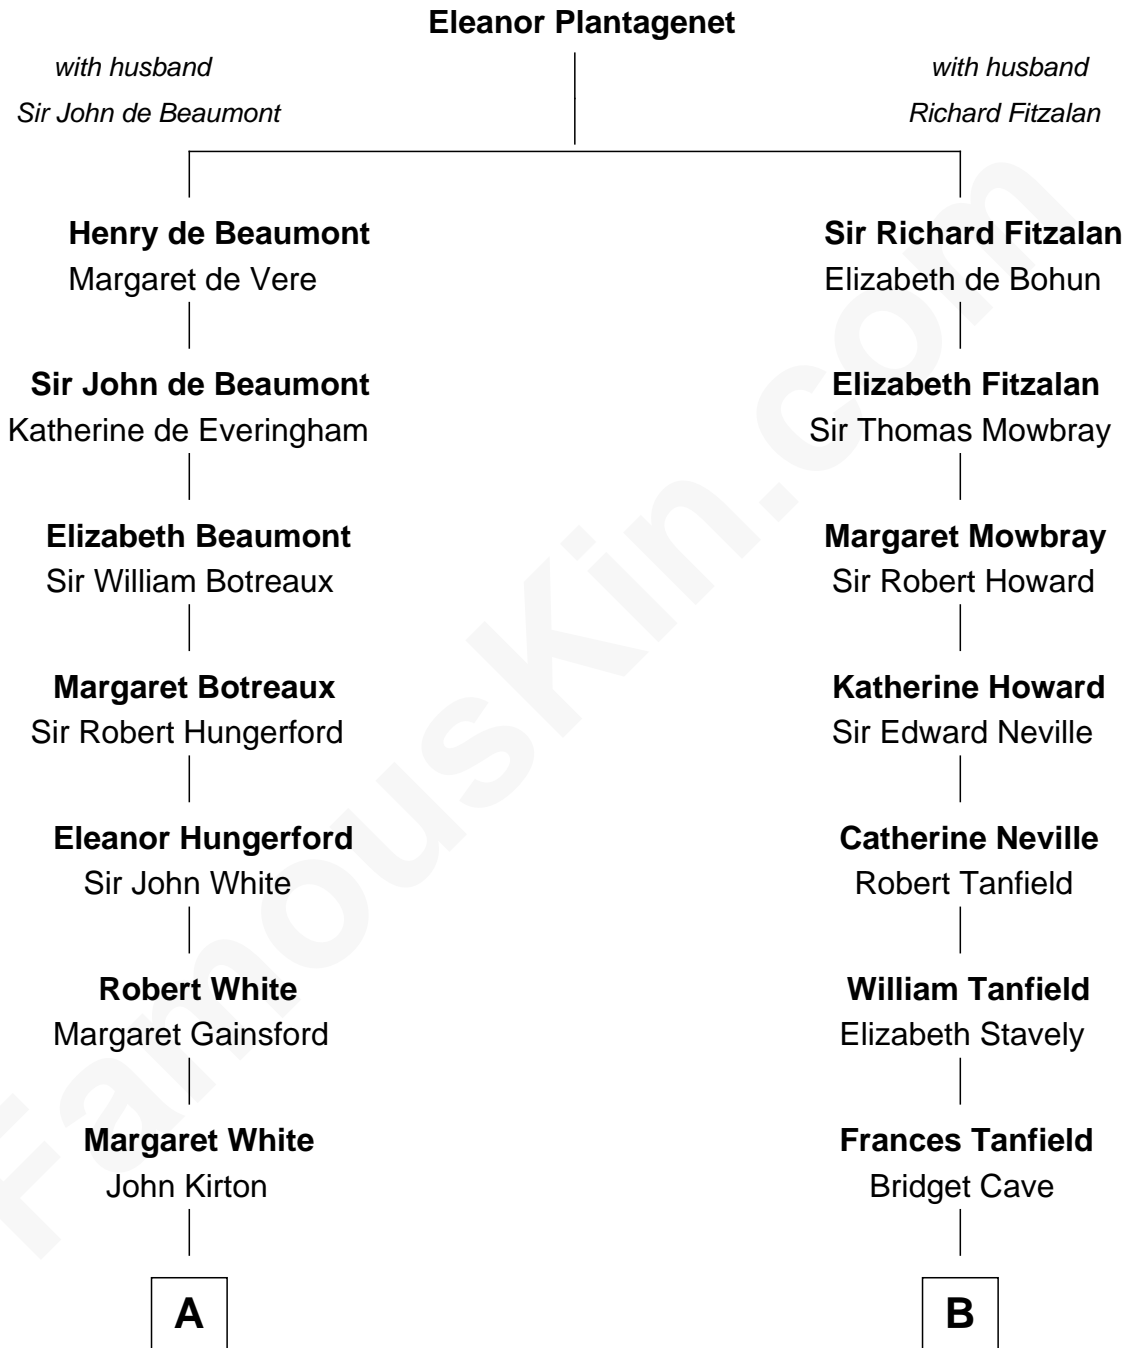

FamousKin.com

Relationship Chart of

Alice (Lee) Roosevelt

First Wife of President Theodore Roosevelt

15th cousin 4 times removed of

John Marshall

4th Chief Justice of the U.S. Supreme Court

C

—
Harriet Paine Rose

John Clarke Lee

—
George Cabot Lee

Caroline Watts Haskell

—
Alice (Lee) Roosevelt

Wife of President Theodore Roosevelt

FamousKin.com