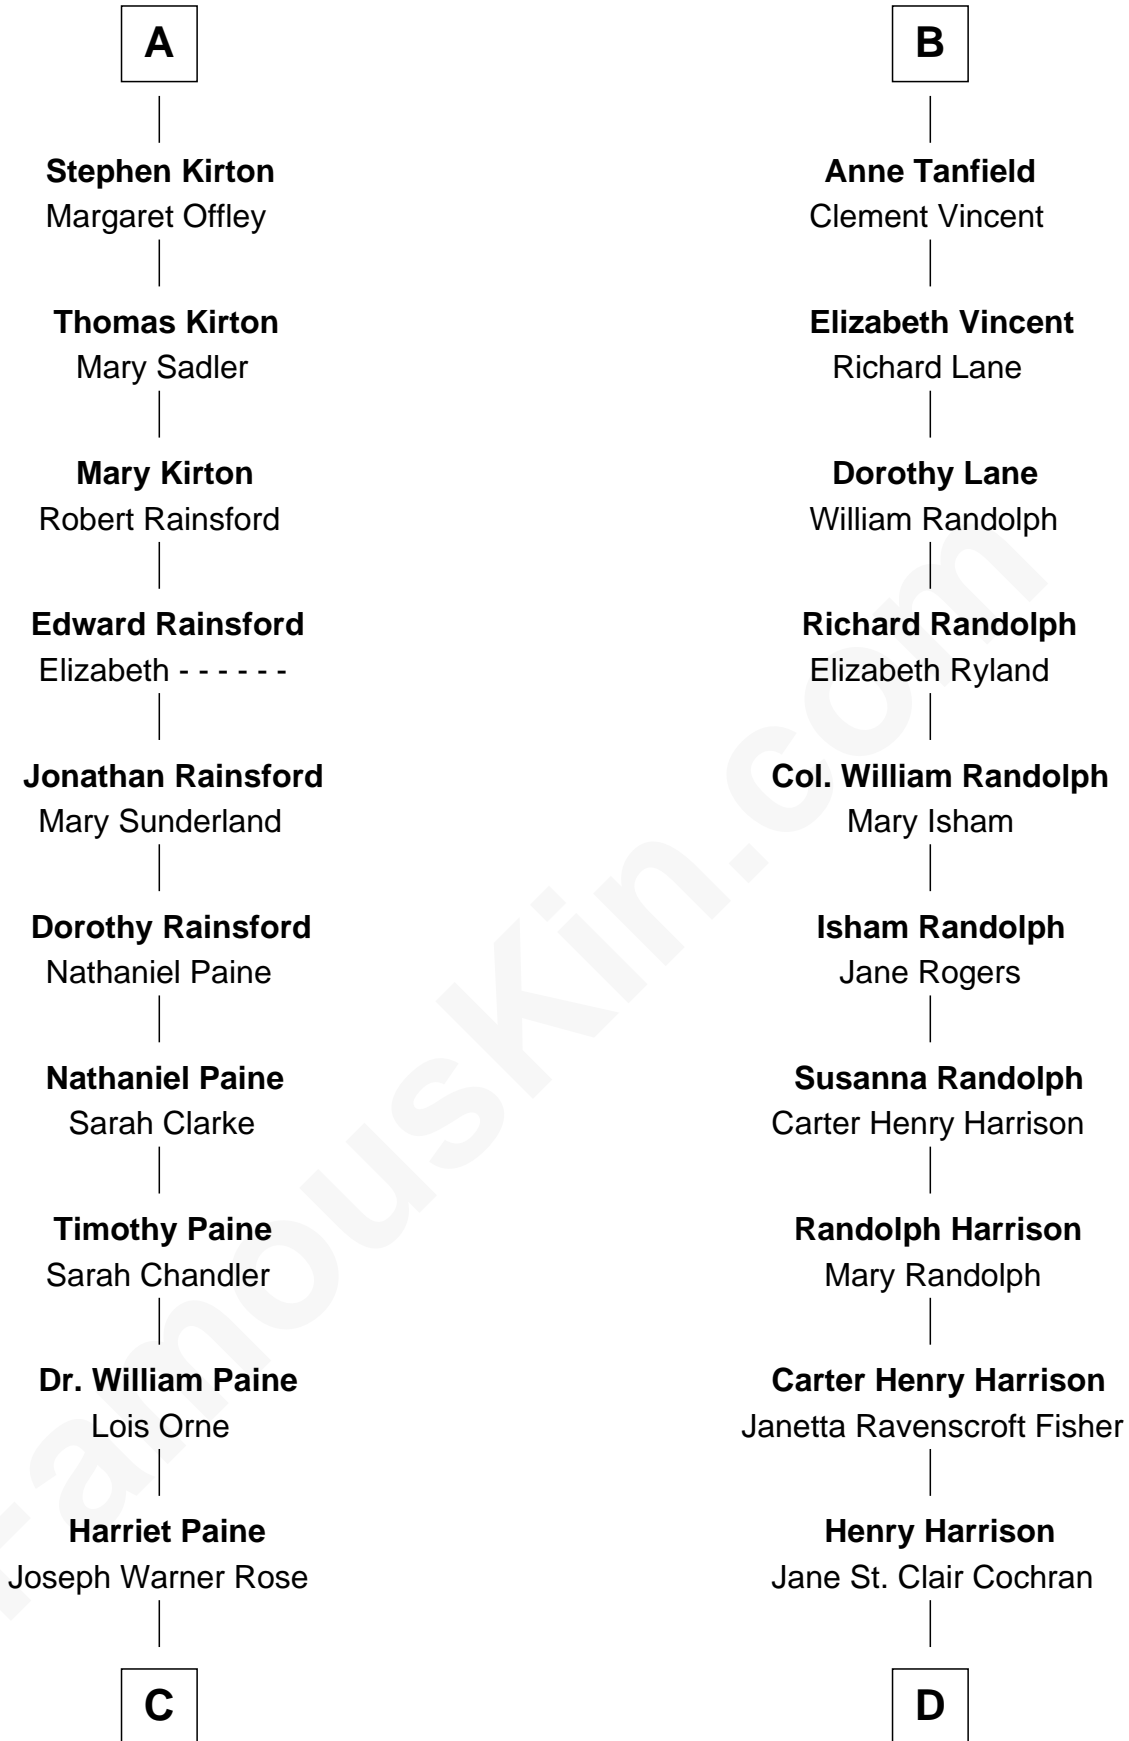

FamousKin.com

Relationship Chart of

Alice (Lee) Roosevelt

First Wife of President Theodore Roosevelt

19th cousin 2 times removed of

Edward Norton

Movie Actor

C

Harriet Paine Rose

John Clarke Lee

George Cabot Lee

Caroline Watts Haskell

Alice (Lee) Roosevelt

Wife of President Theodore Roosevelt

D

George Moffett Harrison

Bettie Montgomery. Kent

Joseph Kent Harrison

Cornelia Long Somerville

Betty Kent Harrison

Edward Mower Norton

Edward Mower Norton

Lydia Robinson Rouse

Edward Norton