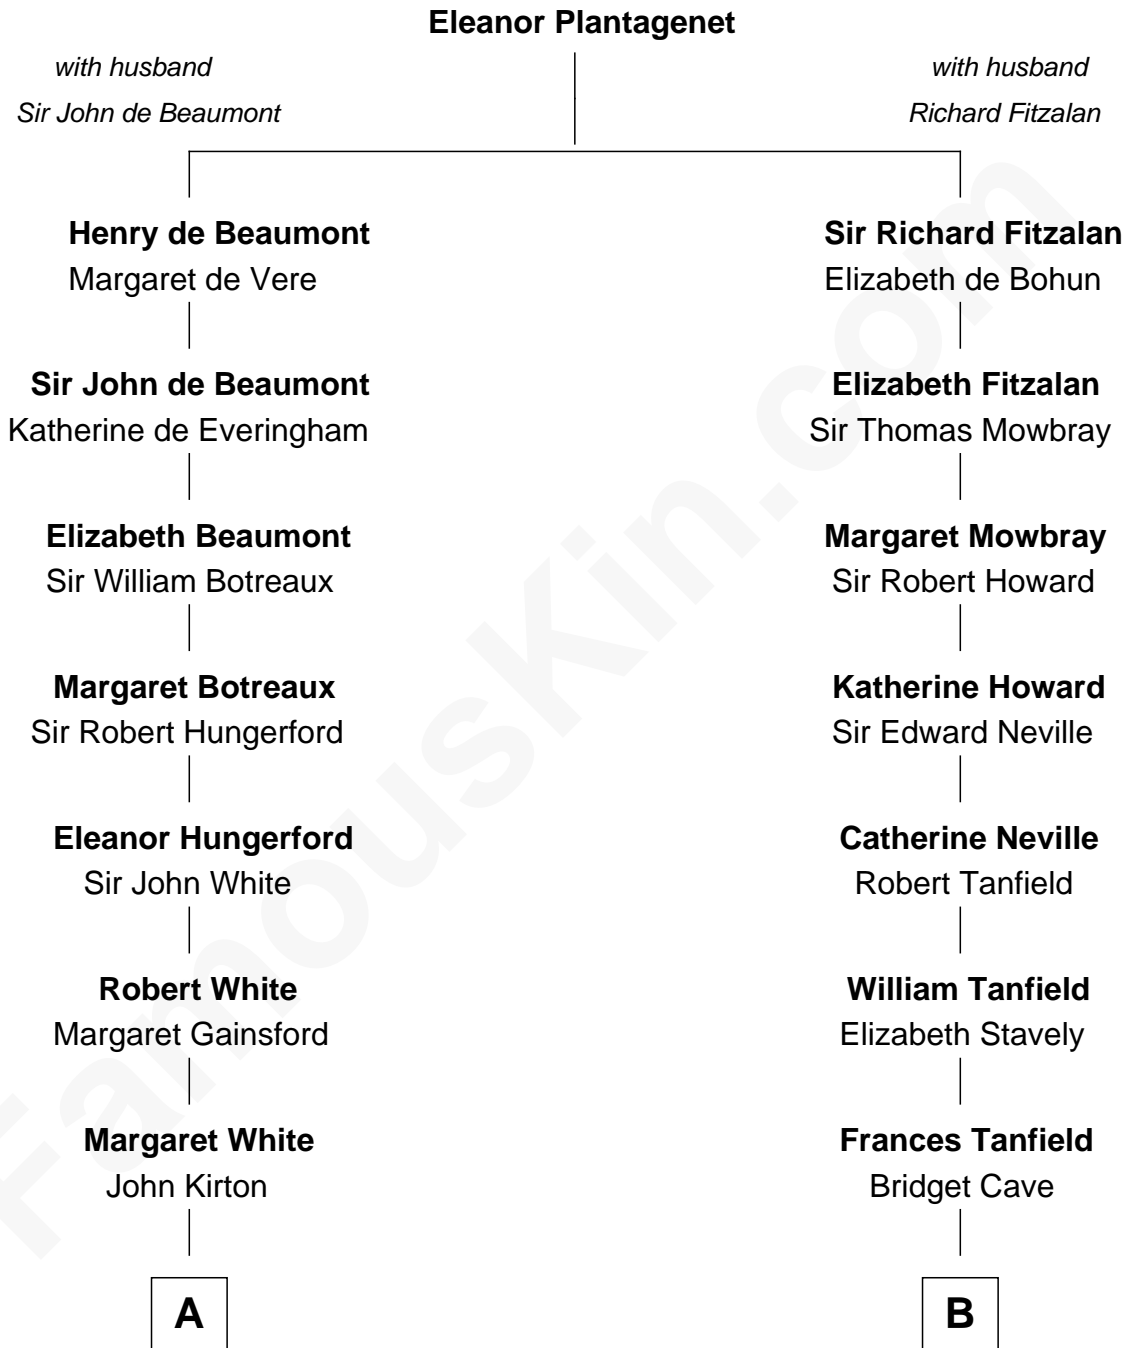

FamousKin.com

Relationship Chart of

Alice (Lee) Roosevelt

First Wife of President Theodore Roosevelt

19th cousin 2 times removed of

Edward Norton

Movie Actor

C

Harriet Paine Rose

John Clarke Lee

George Cabot Lee

Caroline Watts Haskell

Alice (Lee) Roosevelt

Wife of President Theodore Roosevelt

D

George Moffett Harrison