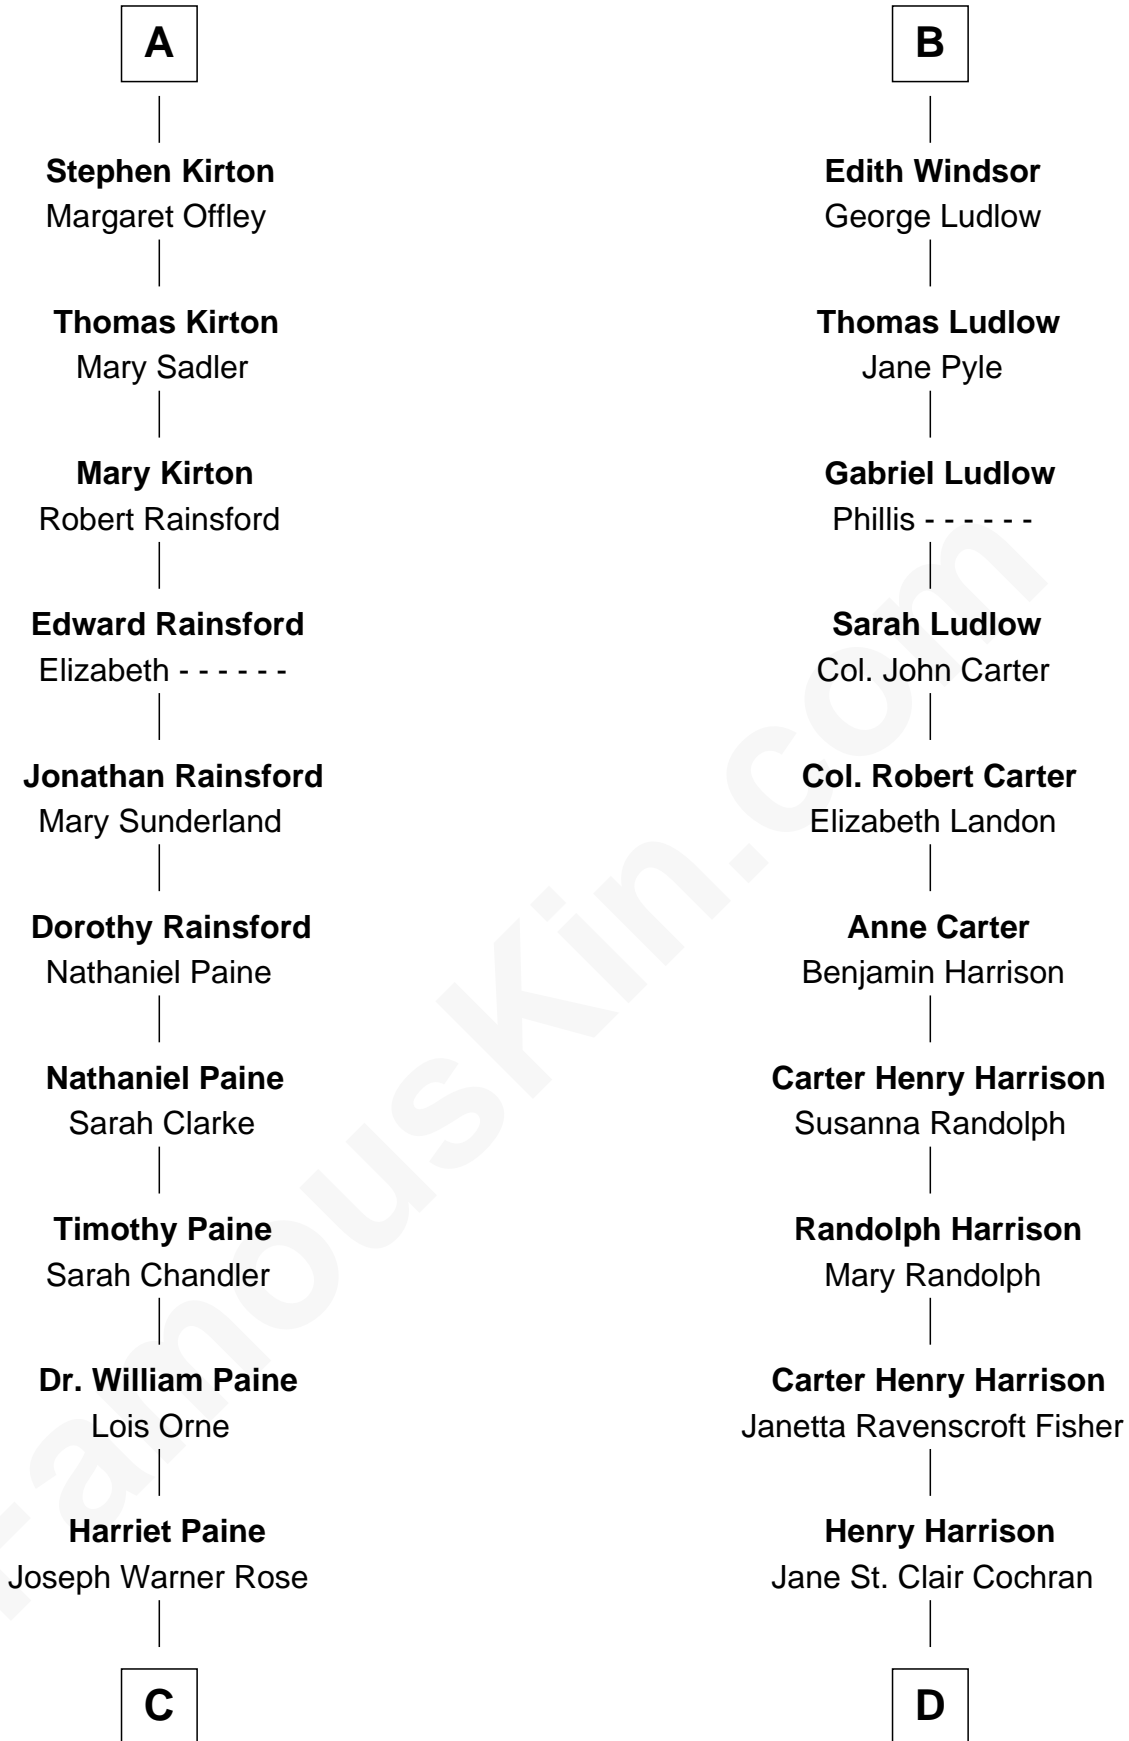

FamousKin.com

Relationship Chart of

Alice (Lee) Roosevelt

First Wife of President Theodore Roosevelt

19th cousin 2 times removed of

Edward Norton

Movie Actor

Sir Hugh de Courtenay

Margaret Botreaux

Eleanor Hungerford

Sir John White

Robert White

Margaret Gainsford

Margaret White

John Kirton

A

Elizabeth Stratton

John Andrews

Elizabeth Andrews

Sir Thomas de Windsor

Sir Andrews de Windsor

Elizabeth Blount

B

C

Harriet Paine Rose

John Clarke Lee

George Cabot Lee

Caroline Watts Haskell

Alice (Lee) Roosevelt

Wife of President Theodore Roosevelt

D

George Moffett Harrison