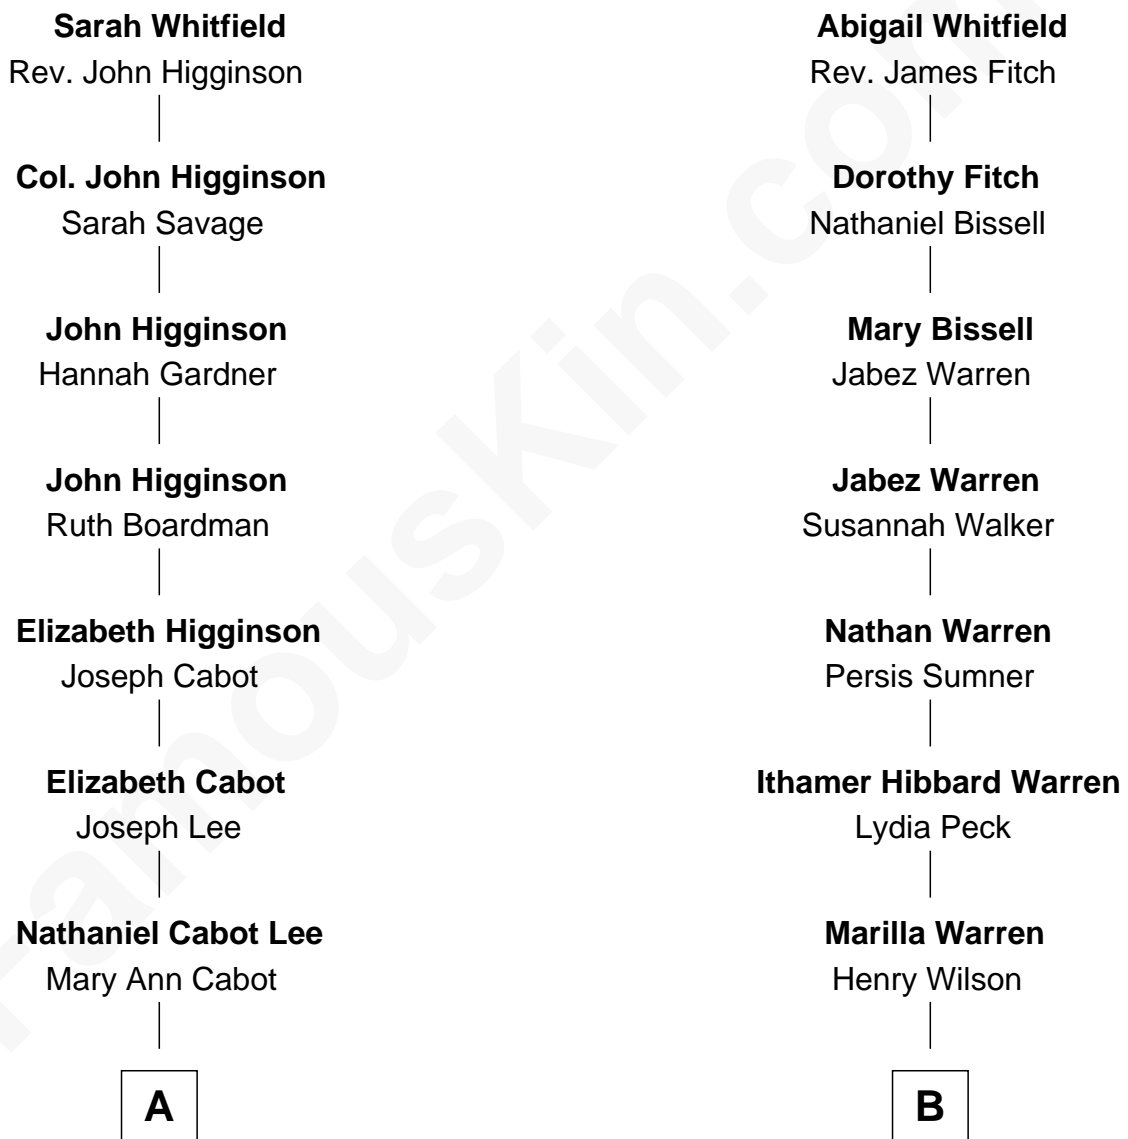

FamousKin.com

Relationship Chart of

Alice (Lee) Roosevelt

First Wife of President Theodore Roosevelt

9th cousin 3 times removed of

Kevin Love

NBA All-Star Player

Rev. Henry Whitfield

Dorothy Sheafe

A

John Clarke Lee
Harriet Paine Rose

George Cabot Lee
Caroline Watts Haskell

Alice (Lee) Roosevelt
Wife of President Theodore Roosevelt

B

George Washington Wilson
Mary Bailey

William Henry Wilson
Alta Lenora Chitwood