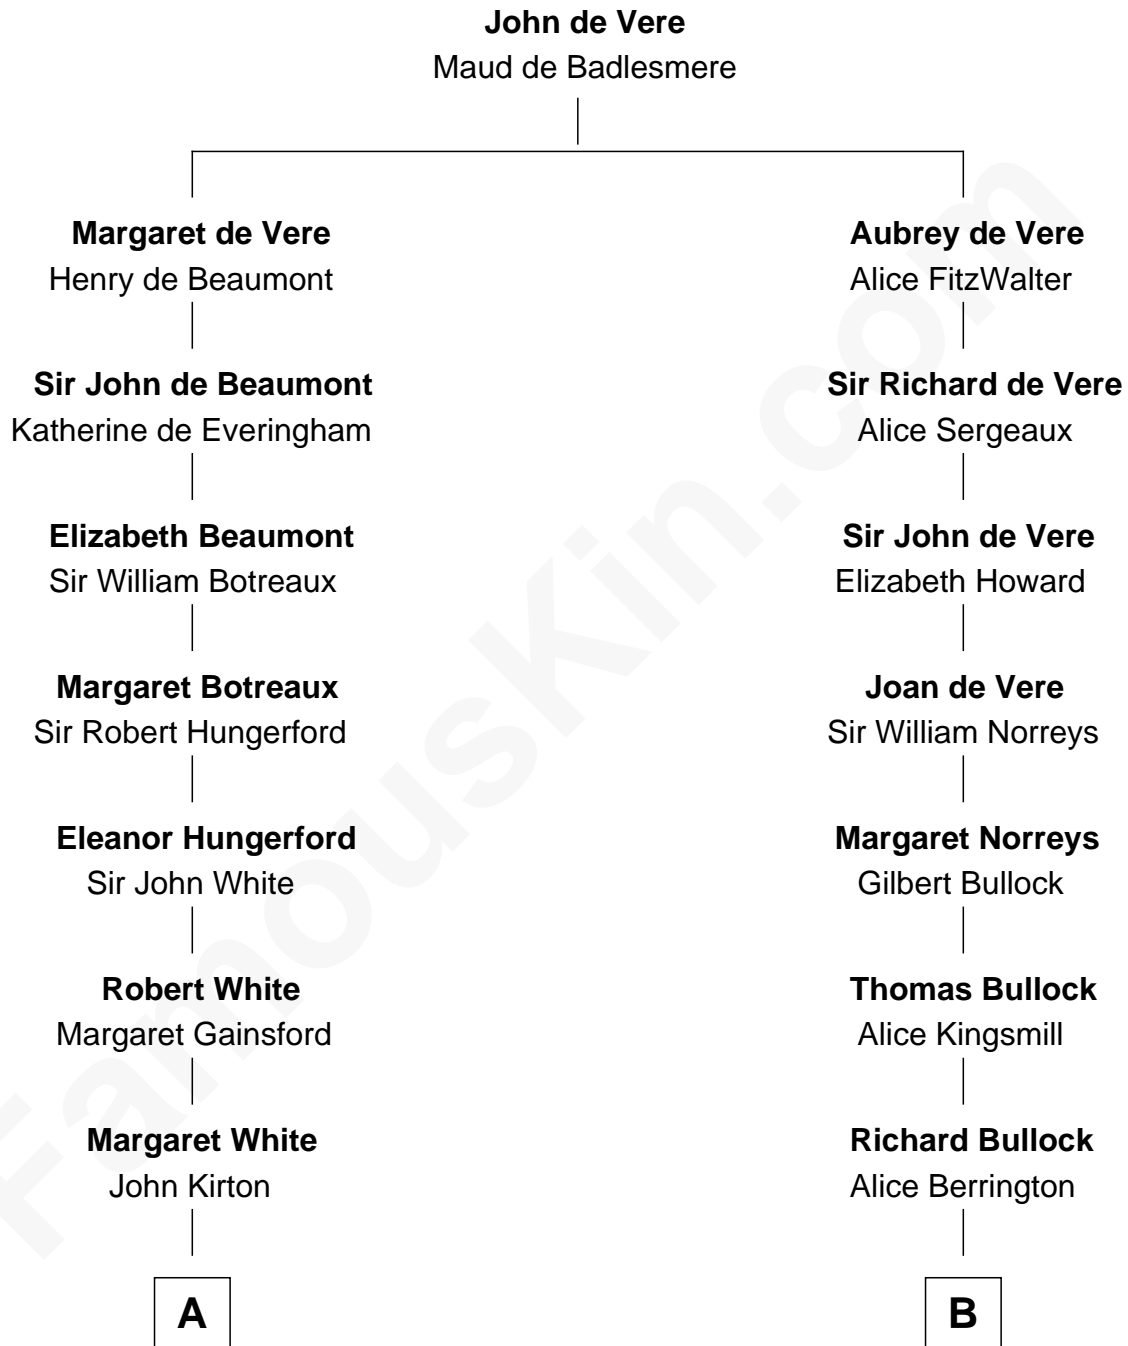

FamousKin.com

Relationship Chart of

Alice (Lee) Roosevelt

First Wife of President Theodore Roosevelt

19th cousin 2 times removed of

Mike Love

Co-Founder of The Beach Boys

C

Harriet Paine Rose

John Clarke Lee

George Cabot Lee

Caroline Watts Haskell

Alice (Lee) Roosevelt

Wife of President Theodore Roosevelt

D

George Washington Wilson