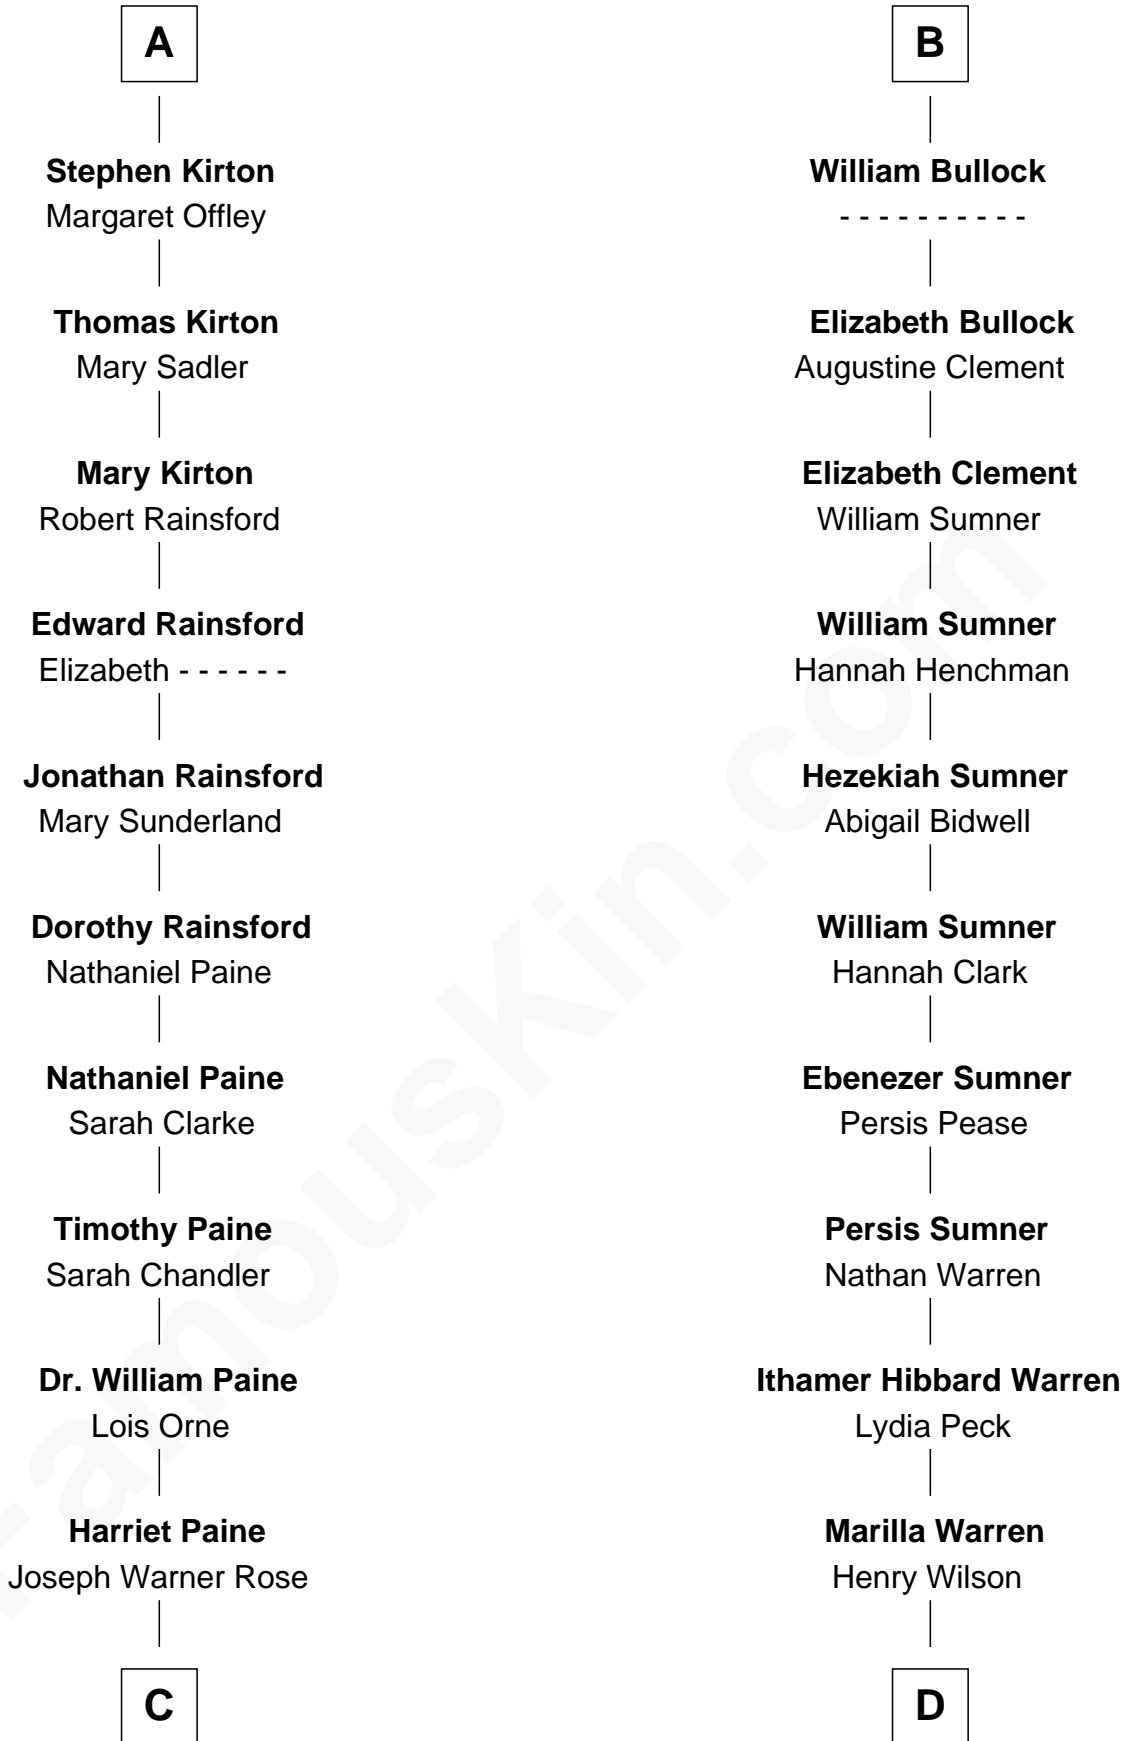

FamousKin.com

Relationship Chart of

Alice (Lee) Roosevelt

First Wife of President Theodore Roosevelt

19th cousin 2 times removed of

Mike Love

Co-Founder of The Beach Boys

C

Harriet Paine Rose

John Clarke Lee

George Cabot Lee

Caroline Watts Haskell

Alice (Lee) Roosevelt

Wife of President Theodore Roosevelt

D

George Washington Wilson

Mary Bailey

William Henry Wilson

Alta Lenora Chitwood

William Coral Wilson

Edith Sophia Sthole

Emily Glee Wilson

Edward Milton Love

Mike Love