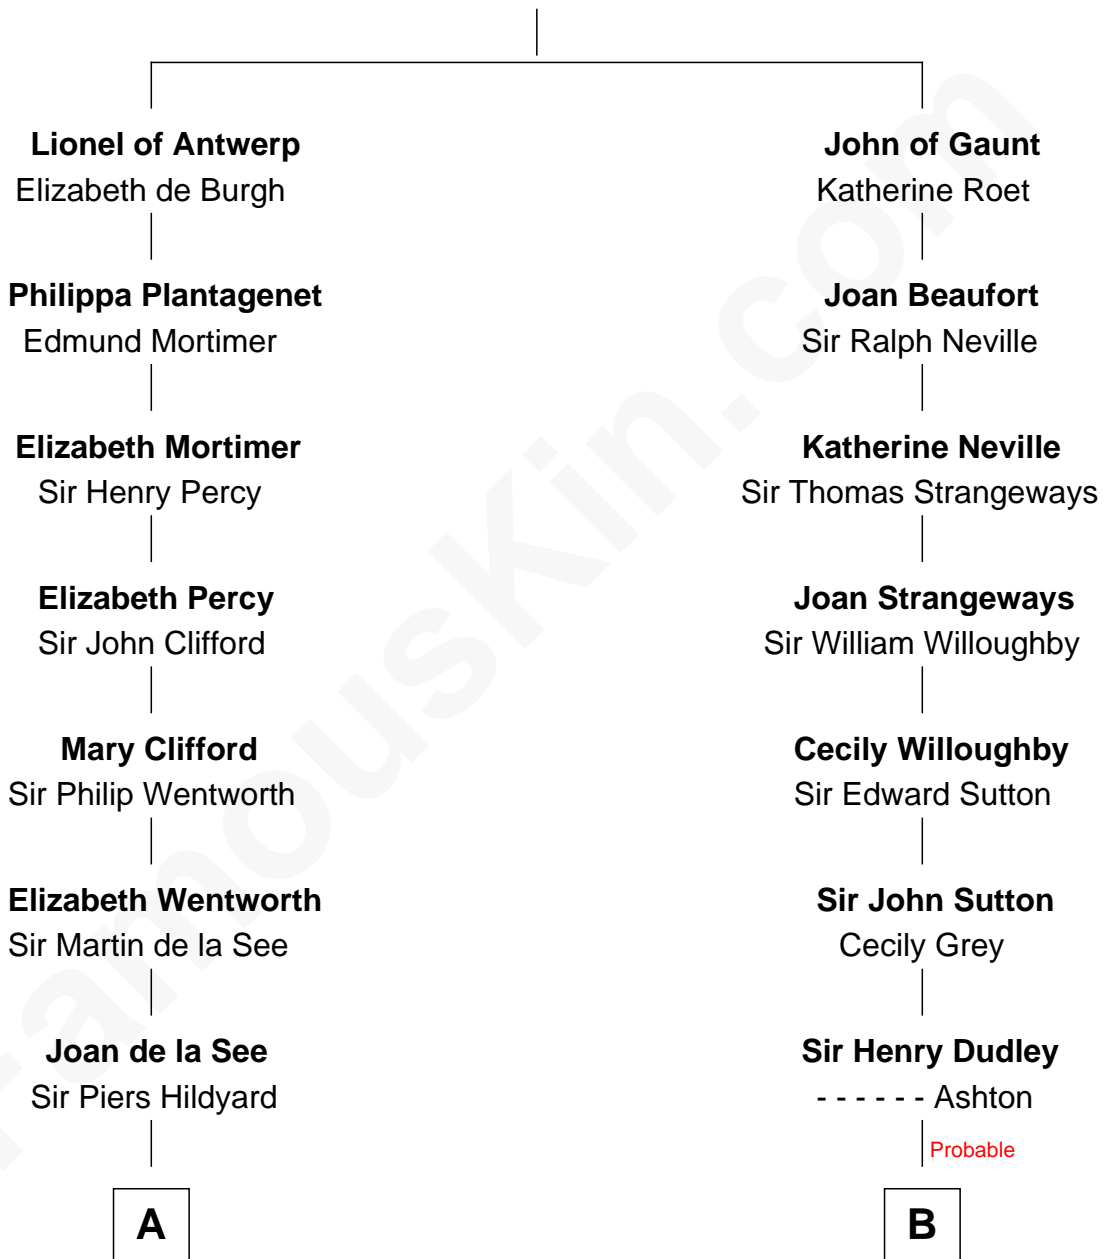

FamousKin.com

Relationship Chart of

Alice (Lee) Roosevelt

First Wife of President Theodore Roosevelt

16th cousin 4 times removed of

Oliver Wendell Holmes, Jr.
U.S. Supreme Court Justice

Edward III, King of England
Philippa of Hainault

C

—
Mary Ann Cabot
Nathaniel Cabot Lee

—
John Clarke Lee
Harriet Paine Rose

—
George Cabot Lee
Caroline Watts Haskell

—
Alice (Lee) Roosevelt
Wife of President Theodore Roosevelt

FamousKin.com