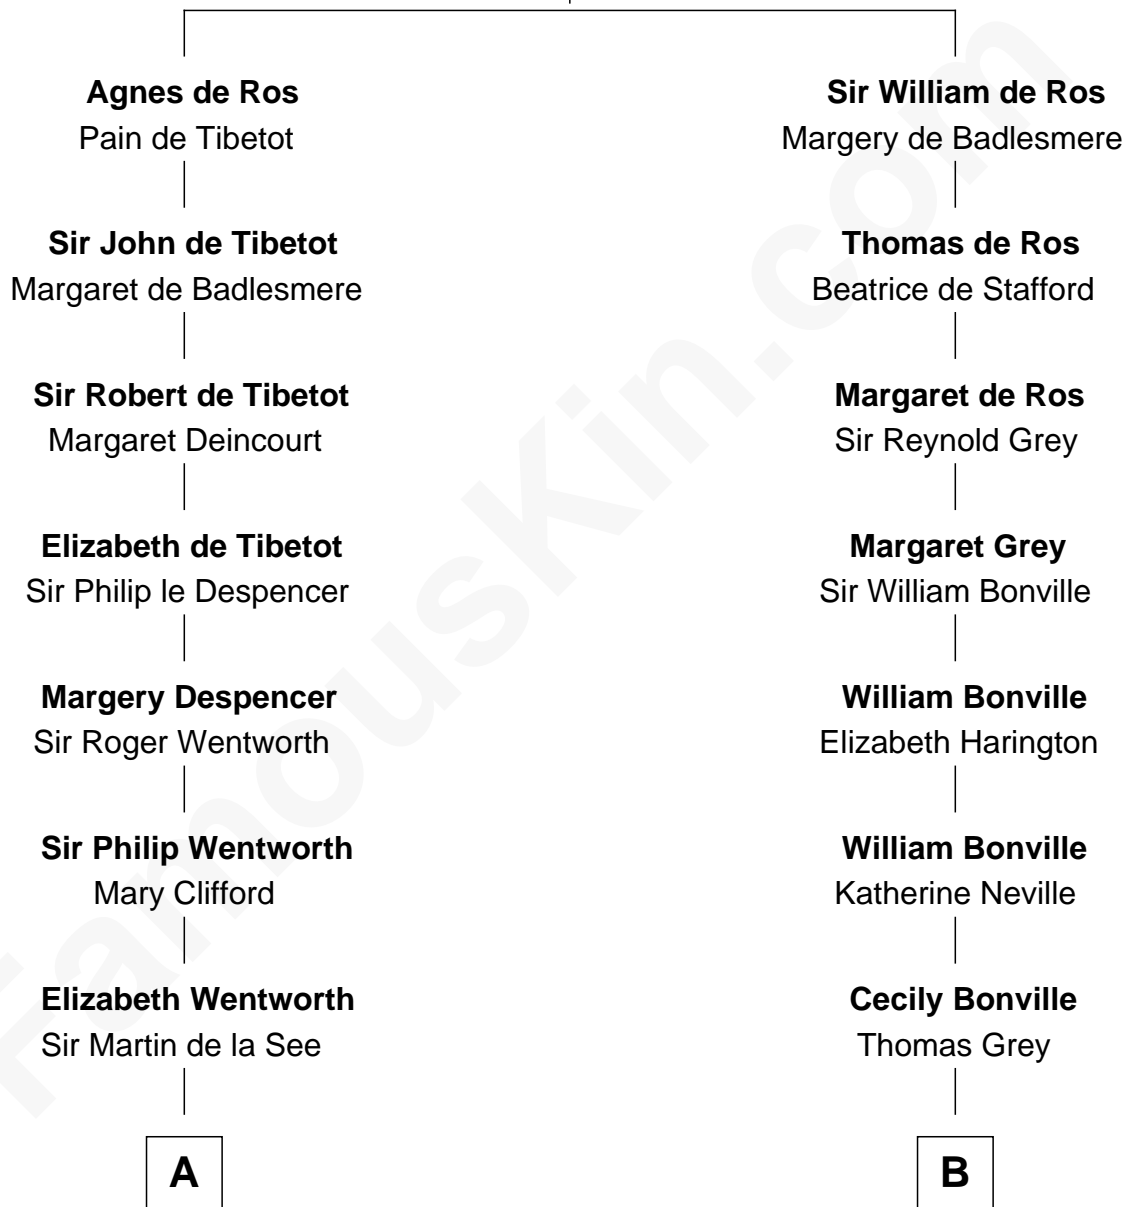

FamousKin.com

Relationship Chart of

Alice (Lee) Roosevelt

First Wife of President Theodore Roosevelt

18th cousin 3 times removed of

Oliver Wendell Holmes, Jr.
U.S. Supreme Court Justice

William de Ros
Maude de Vaux

C

Nancy Clarke
Francis Cabot

Mary Ann Cabot
Nathaniel Cabot Lee

John Clarke Lee
Harriet Paine Rose

George Cabot Lee
Caroline Watts Haskell

Alice (Lee) Roosevelt
Wife of President Theodore Roosevelt

D

Oliver Wendell Holmes
Amelia Lee Jackson

Oliver Wendell Holmes, Jr.
U.S. Supreme Court Justice

FamousKin.com