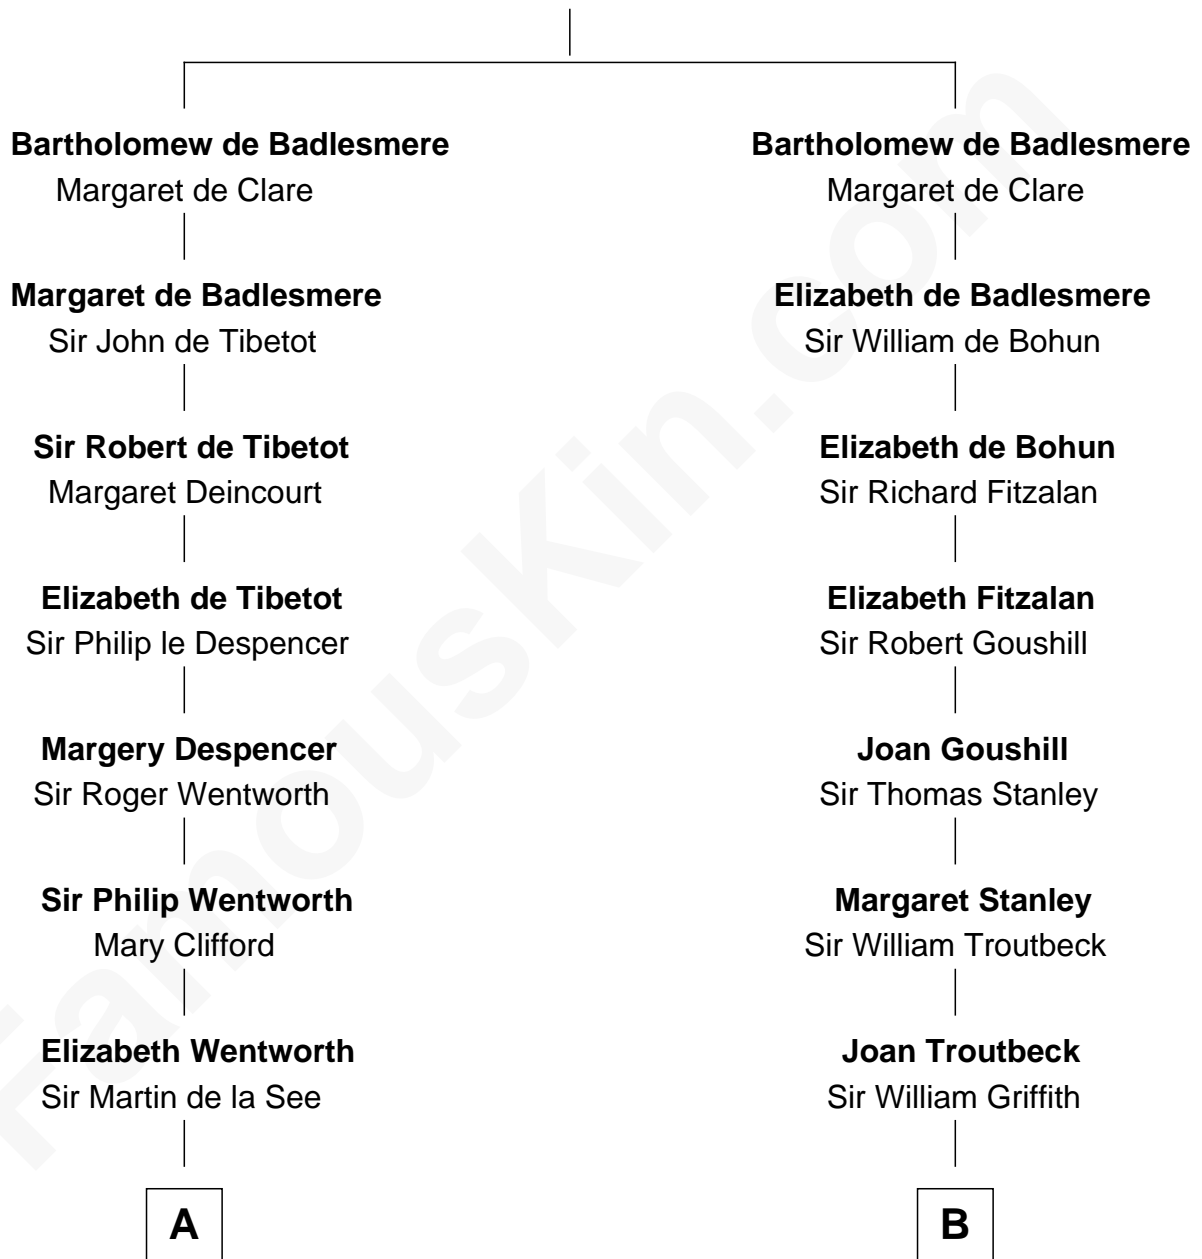

FamousKin.com

Relationship Chart of

Alice (Lee) Roosevelt

First Wife of President Theodore Roosevelt

18th cousin 3 times removed of

Oliver Wendell Holmes, Jr.
U.S. Supreme Court Justice

Gunselm de Badlesmere

C

Nancy Clarke
Francis Cabot

Mary Ann Cabot
Nathaniel Cabot Lee

John Clarke Lee
Harriet Paine Rose

George Cabot Lee
Caroline Watts Haskell

Alice (Lee) Roosevelt
Wife of President Theodore Roosevelt

D

Oliver Wendell Holmes
Amelia Lee Jackson

Oliver Wendell Holmes, Jr.
U.S. Supreme Court Justice

FamousKin.com