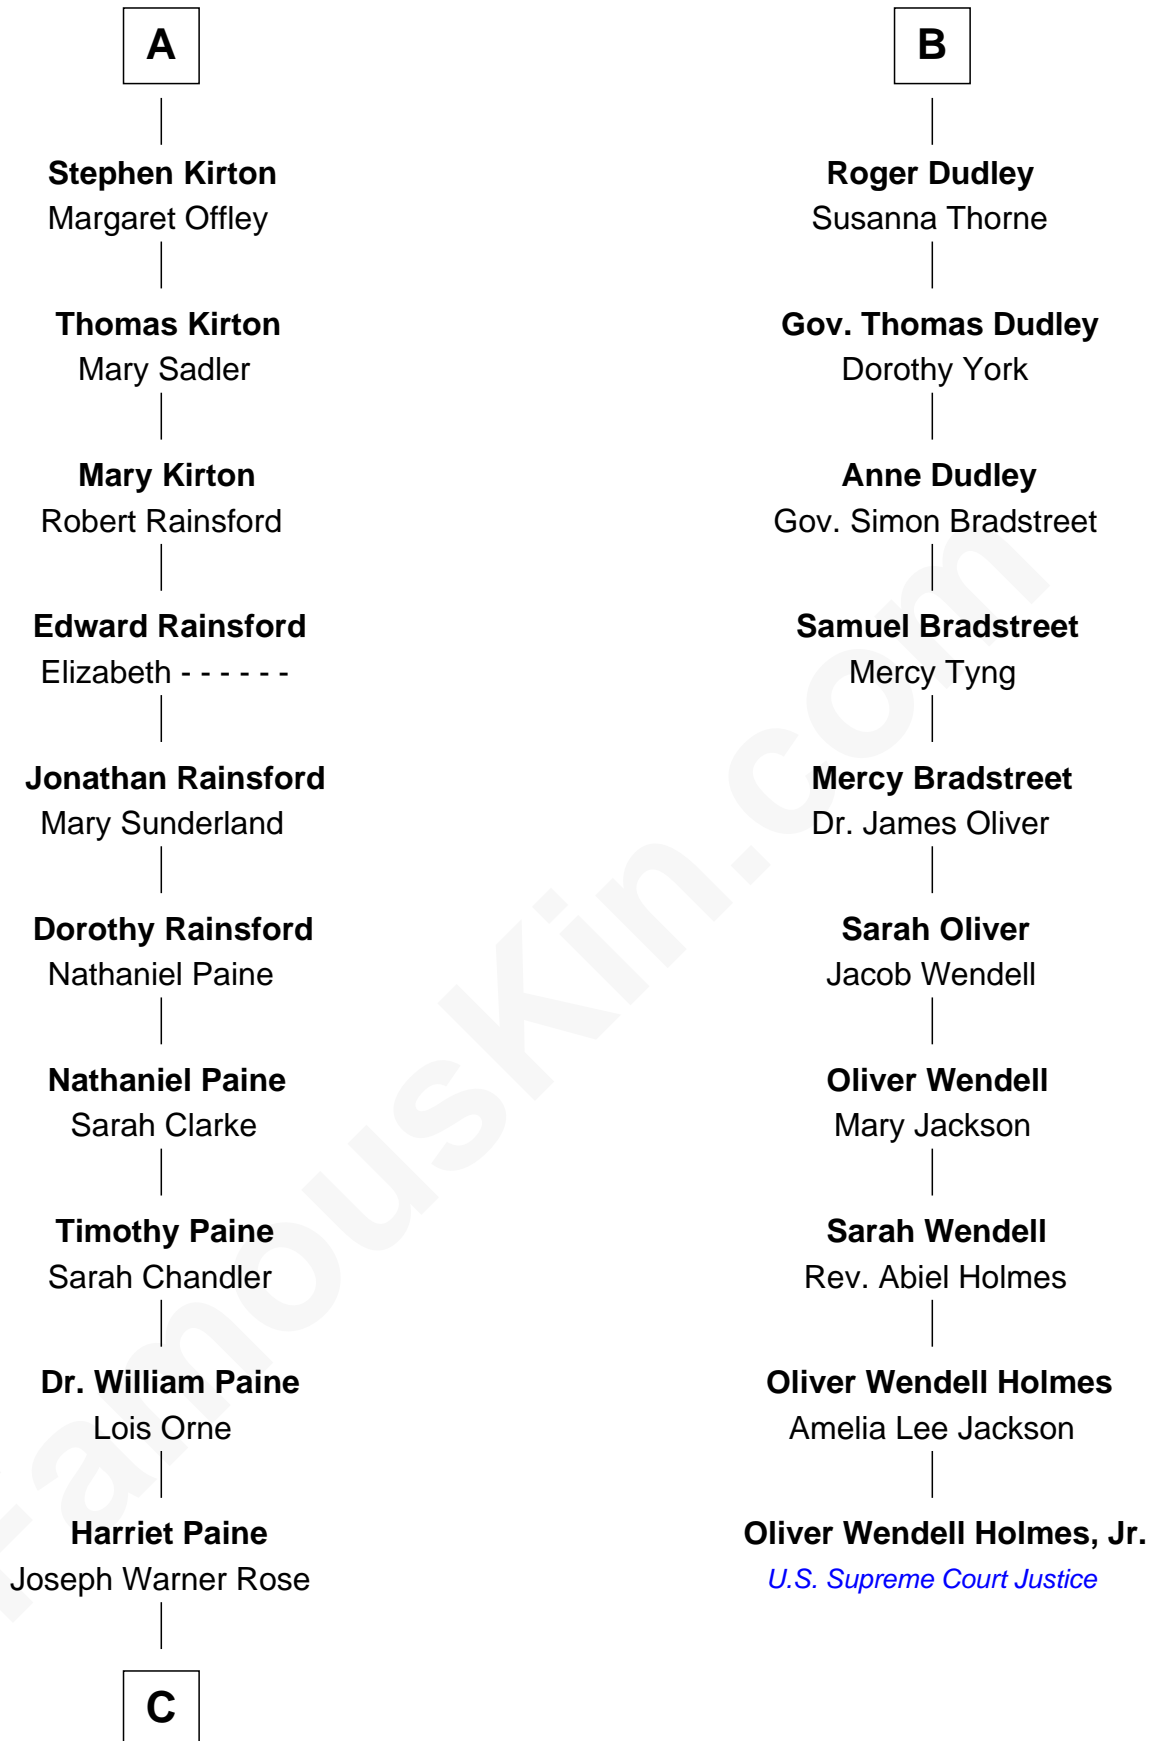

## Relationship Chart of

### Alice (Lee) Roosevelt

*First Wife of President Theodore Roosevelt*

16th cousin 3 times removed of

### Oliver Wendell Holmes, Jr.

*U.S. Supreme Court Justice*

**C**

—  
**Harriet Paine Rose**

John Clarke Lee

—  
**George Cabot Lee**

Caroline Watts Haskell

—  
**Alice (Lee) Roosevelt**