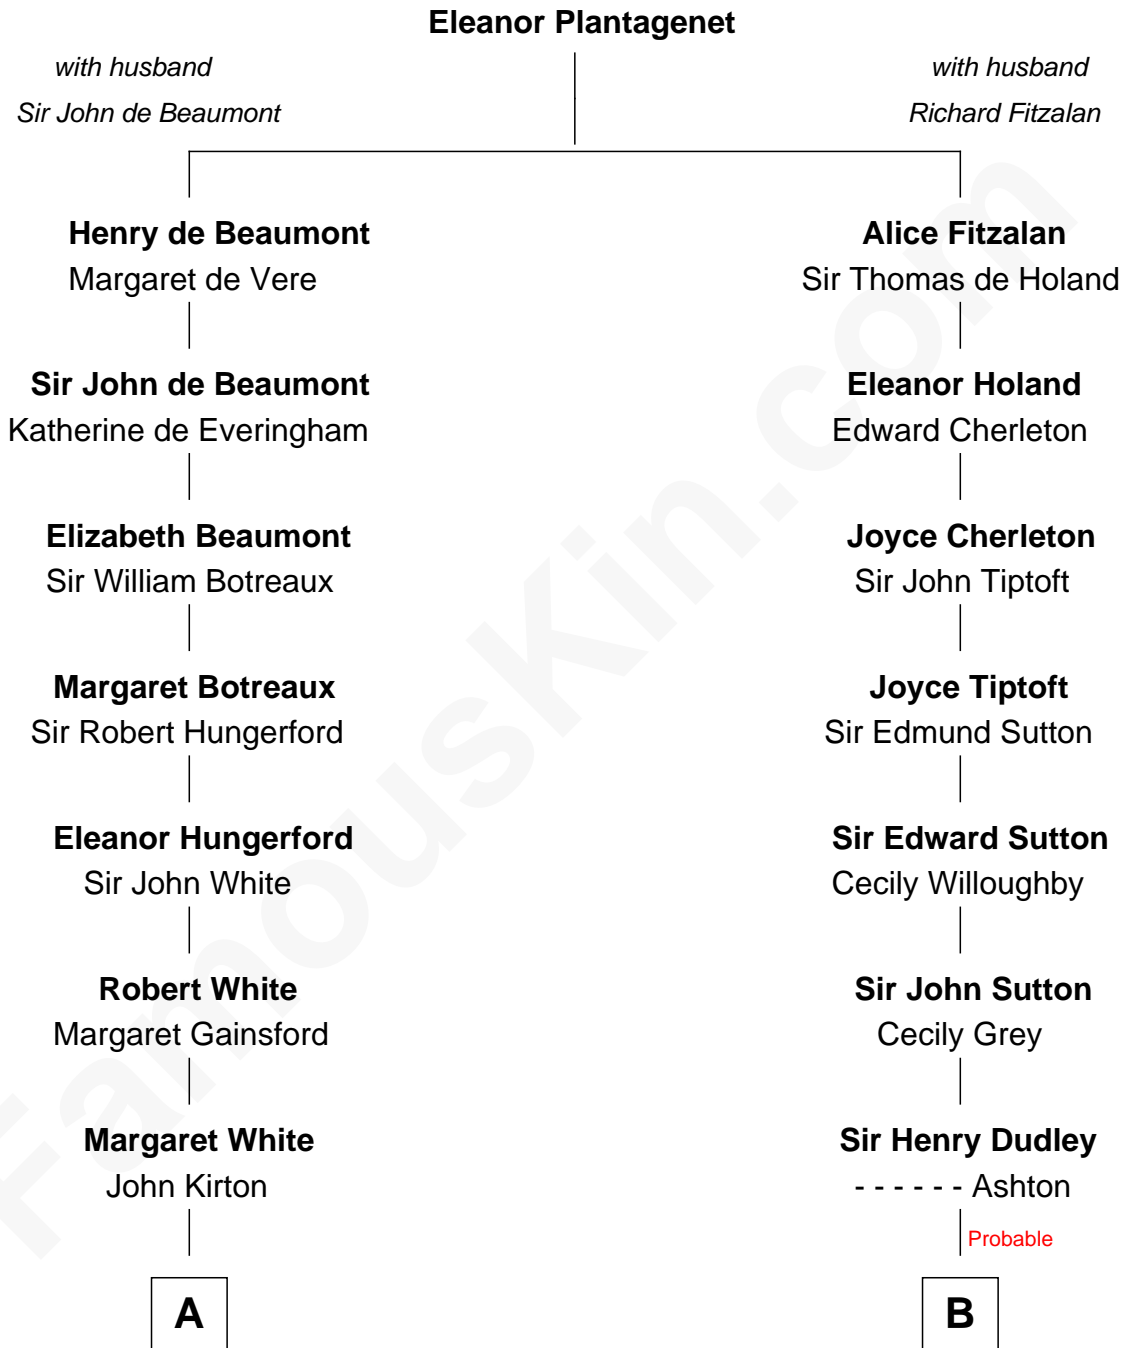

FamousKin.com

Relationship Chart of

Alice (Lee) Roosevelt

First Wife of President Theodore Roosevelt

16th cousin 3 times removed of

Oliver Wendell Holmes, Jr.

U.S. Supreme Court Justice