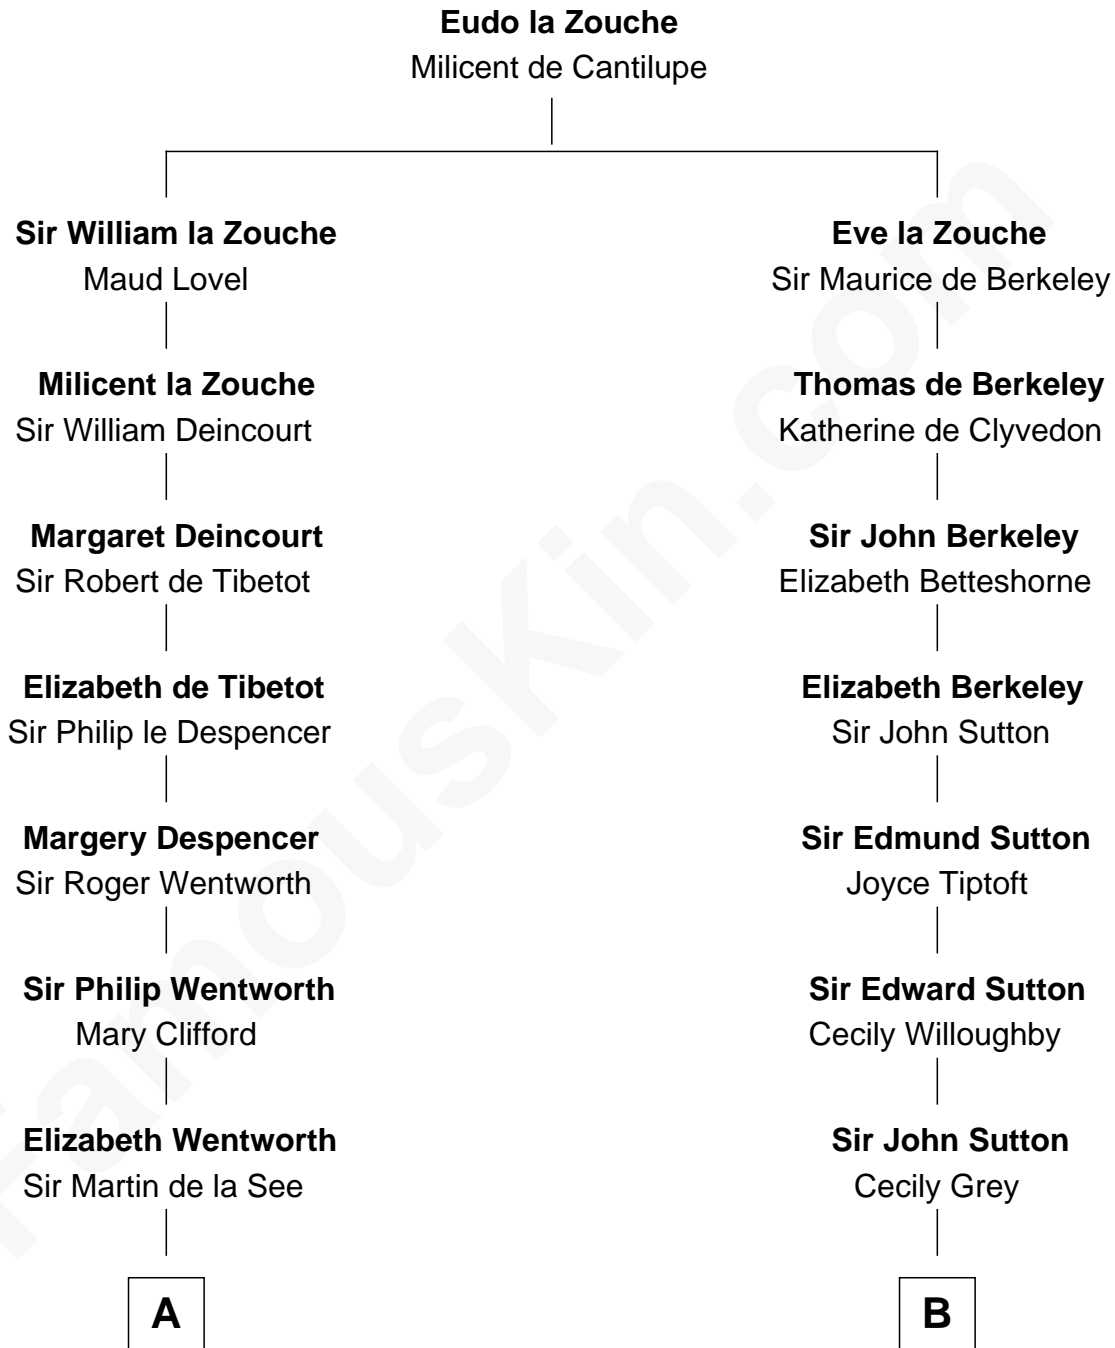

FamousKin.com

Relationship Chart of

Alice (Lee) Roosevelt

First Wife of President Theodore Roosevelt

17th cousin 4 times removed of

Oliver Wendell Holmes, Jr.

U.S. Supreme Court Justice

C

—
Nancy Clarke

Francis Cabot

—
Mary Ann Cabot

Nathaniel Cabot Lee

—
John Clarke Lee

Harriet Paine Rose

—
George Cabot Lee

Caroline Watts Haskell

—
Alice (Lee) Roosevelt

Wife of President Theodore Roosevelt

FamousKin.com