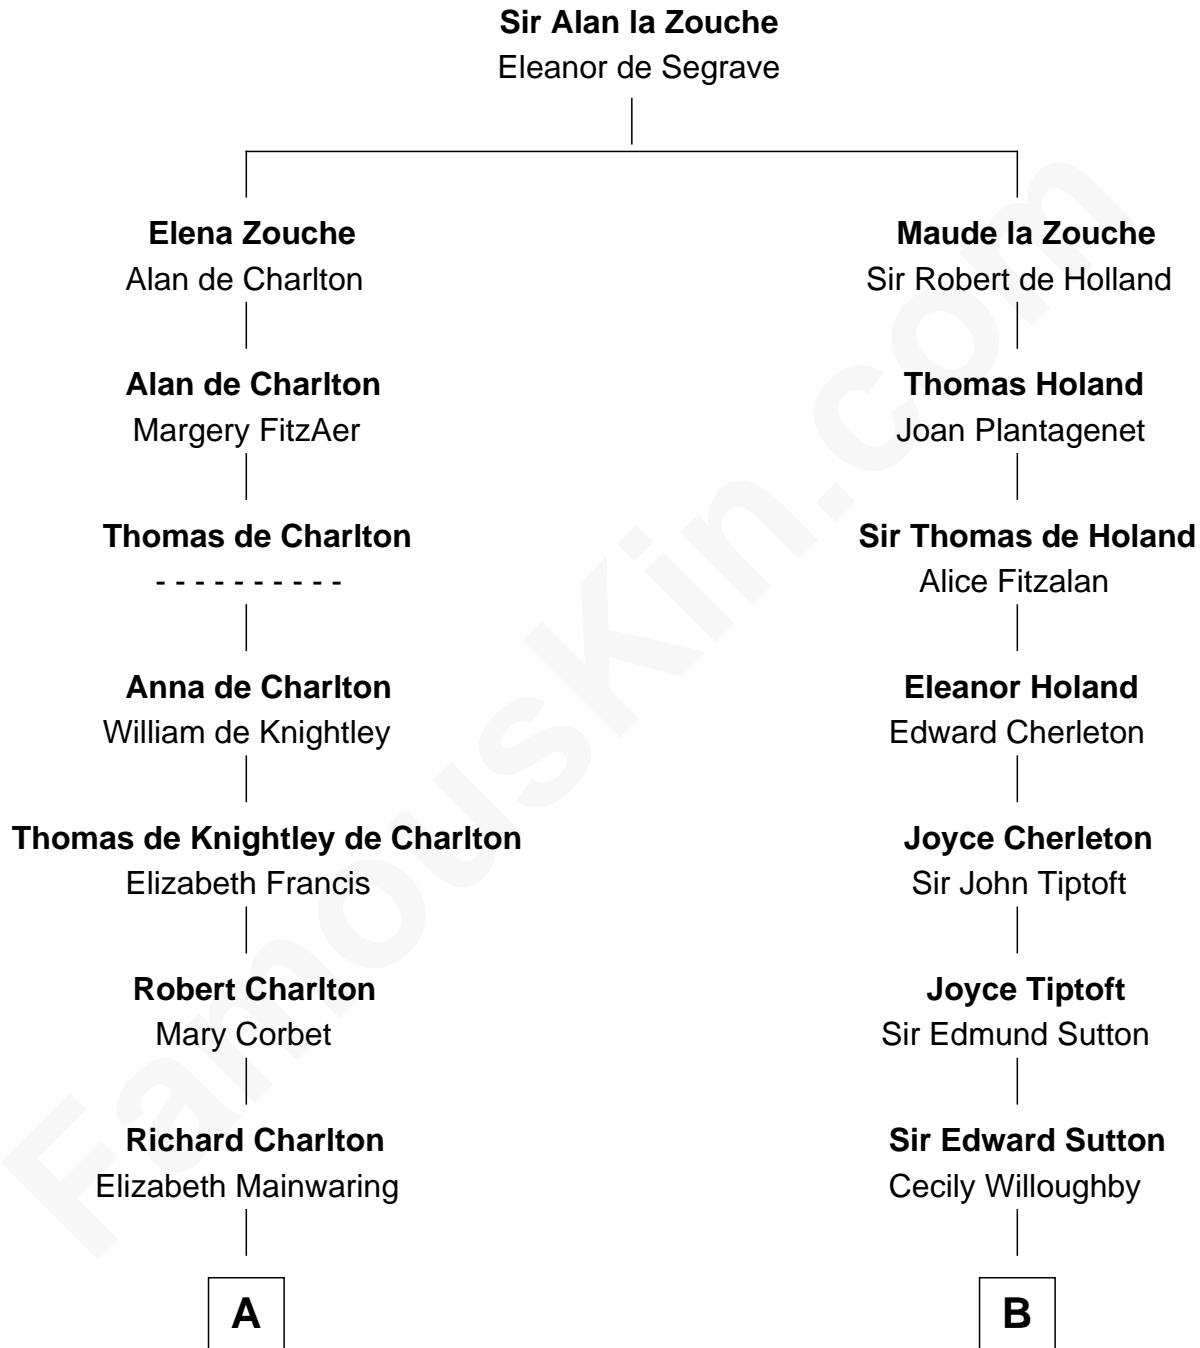

FamousKin.com

Relationship Chart of

Alice (Lee) Roosevelt

First Wife of President Theodore Roosevelt

18th cousin 2 times removed of

Oliver Wendell Holmes, Jr.

U.S. Supreme Court Justice

C

Nathaniel Cabot Lee

Mary Ann Cabot

John Clarke Lee

Harriet Paine Rose

George Cabot Lee

Caroline Watts Haskell

Alice (Lee) Roosevelt

Wife of President Theodore Roosevelt