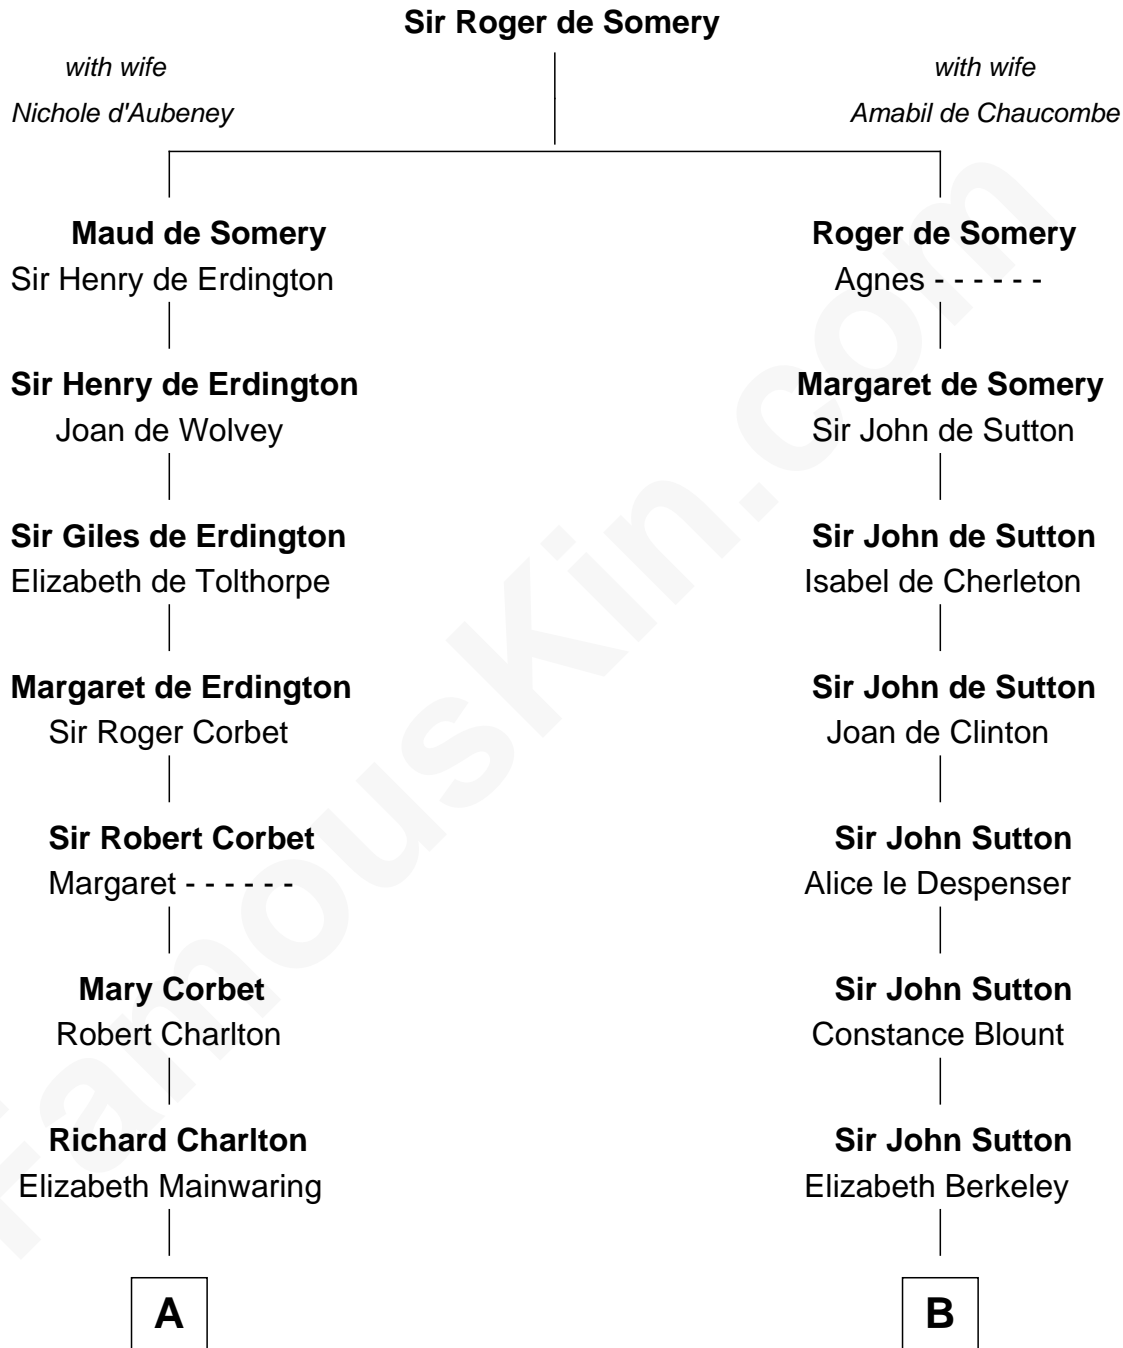

FamousKin.com

Relationship Chart of

Alice (Lee) Roosevelt

First Wife of President Theodore Roosevelt

19th cousin 1 time removed of

Oliver Wendell Holmes, Sr.

American "Fireside" Poet

C

Nathaniel Cabot Lee

Mary Ann Cabot

John Clarke Lee

Harriet Paine Rose

George Cabot Lee

Caroline Watts Haskell

Alice (Lee) Roosevelt

Wife of President Theodore Roosevelt