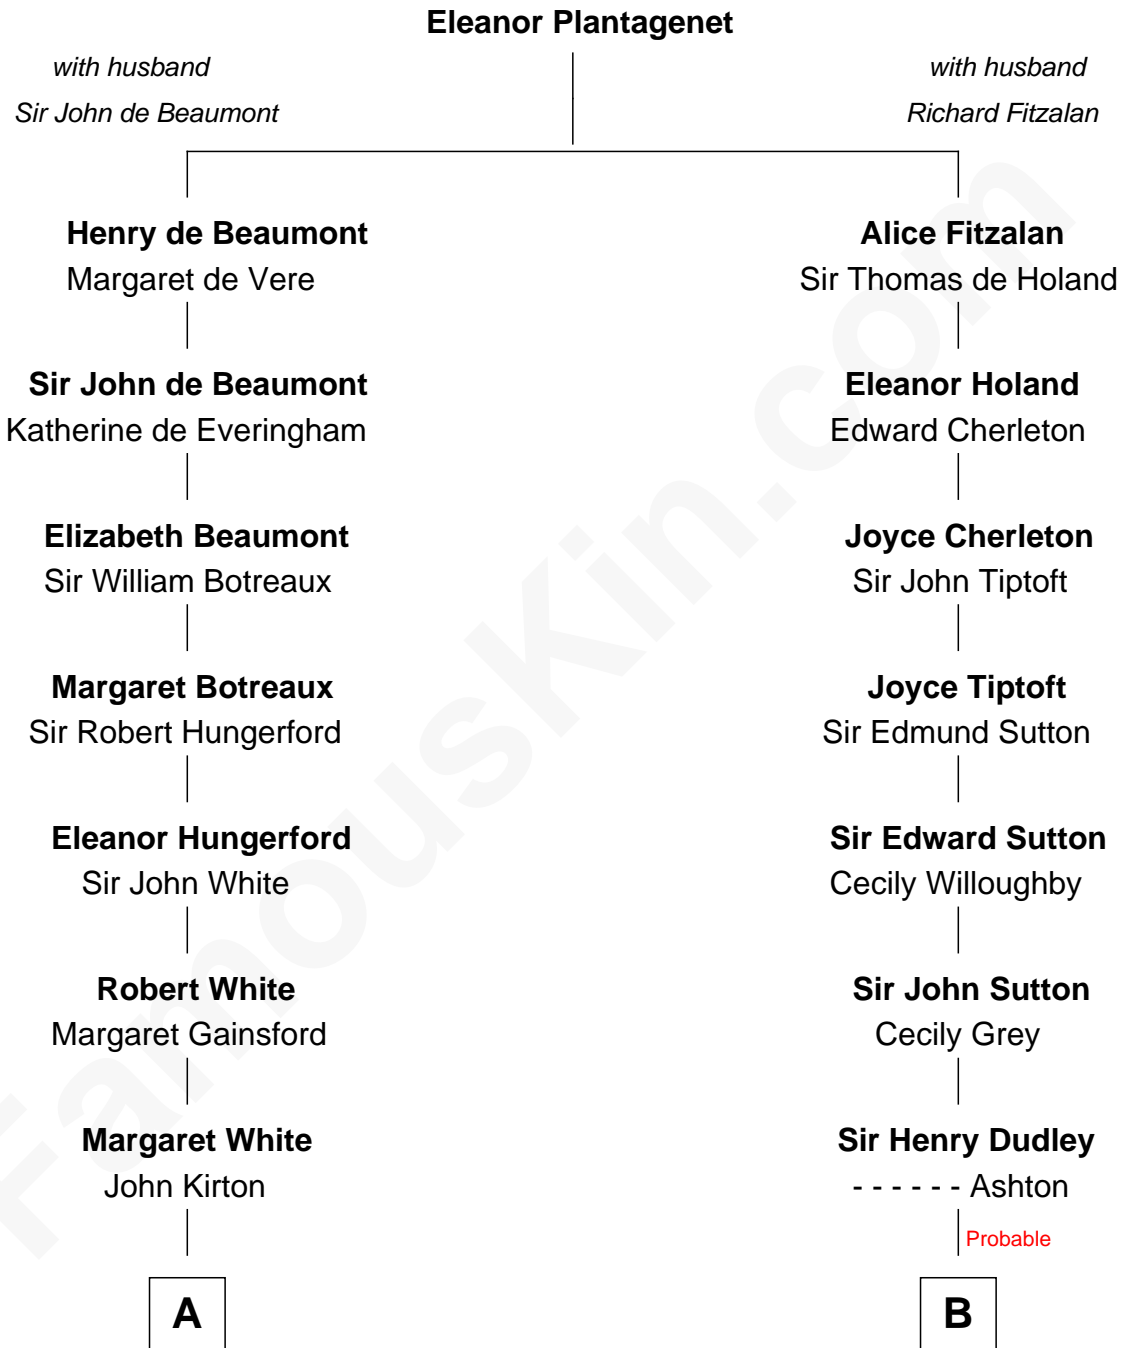

FamousKin.com

Relationship Chart of

Alice (Lee) Roosevelt

First Wife of President Theodore Roosevelt

15th cousin 4 times removed of

Oliver Wendell Holmes, Sr.

American "Fireside" Poet

C

—
Harriet Paine Rose

John Clarke Lee

—
George Cabot Lee

Caroline Watts Haskell

—
Alice (Lee) Roosevelt

Wife of President Theodore Roosevelt

FamousKin.com