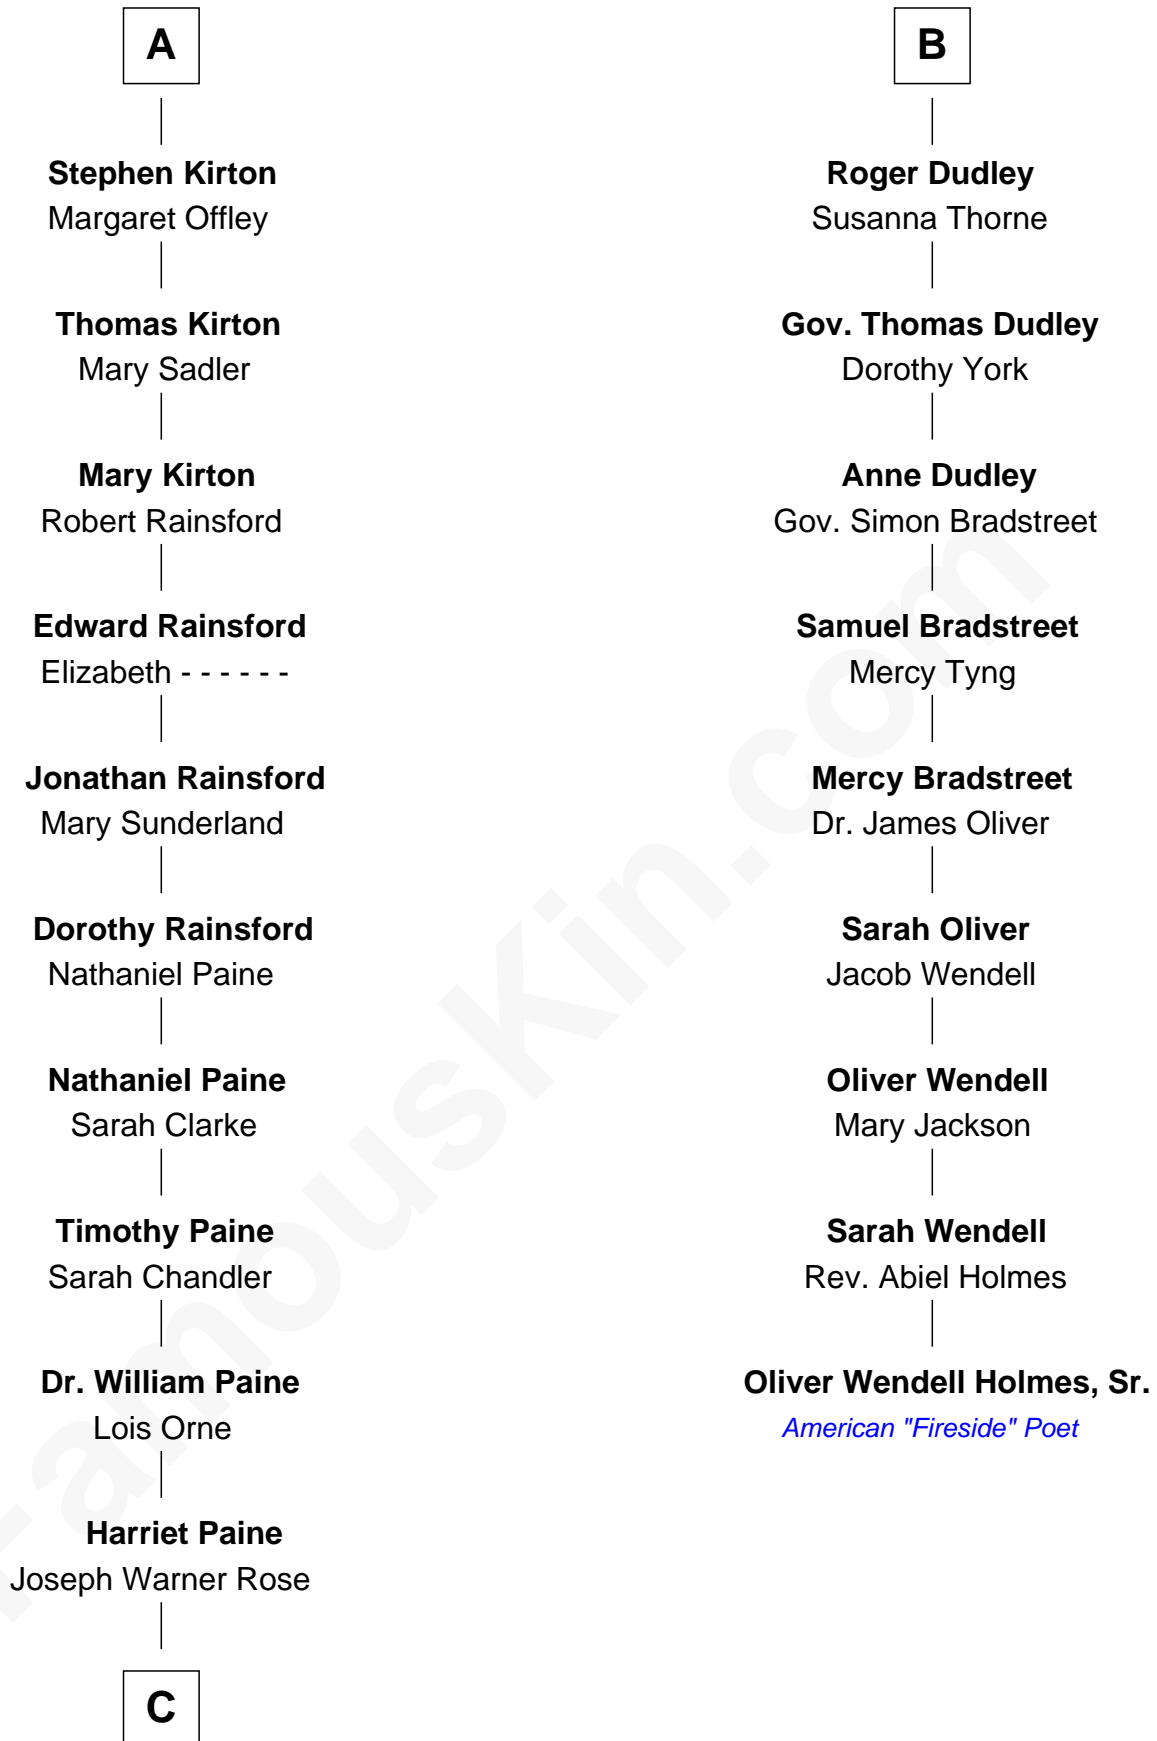

FamousKin.com

Relationship Chart of

Alice (Lee) Roosevelt

First Wife of President Theodore Roosevelt

15th cousin 4 times removed of

Oliver Wendell Holmes, Sr.

American "Fireside" Poet

C

—
Harriet Paine Rose

John Clarke Lee

—
George Cabot Lee

Caroline Watts Haskell

—
Alice (Lee) Roosevelt

Wife of President Theodore Roosevelt

FamousKin.com