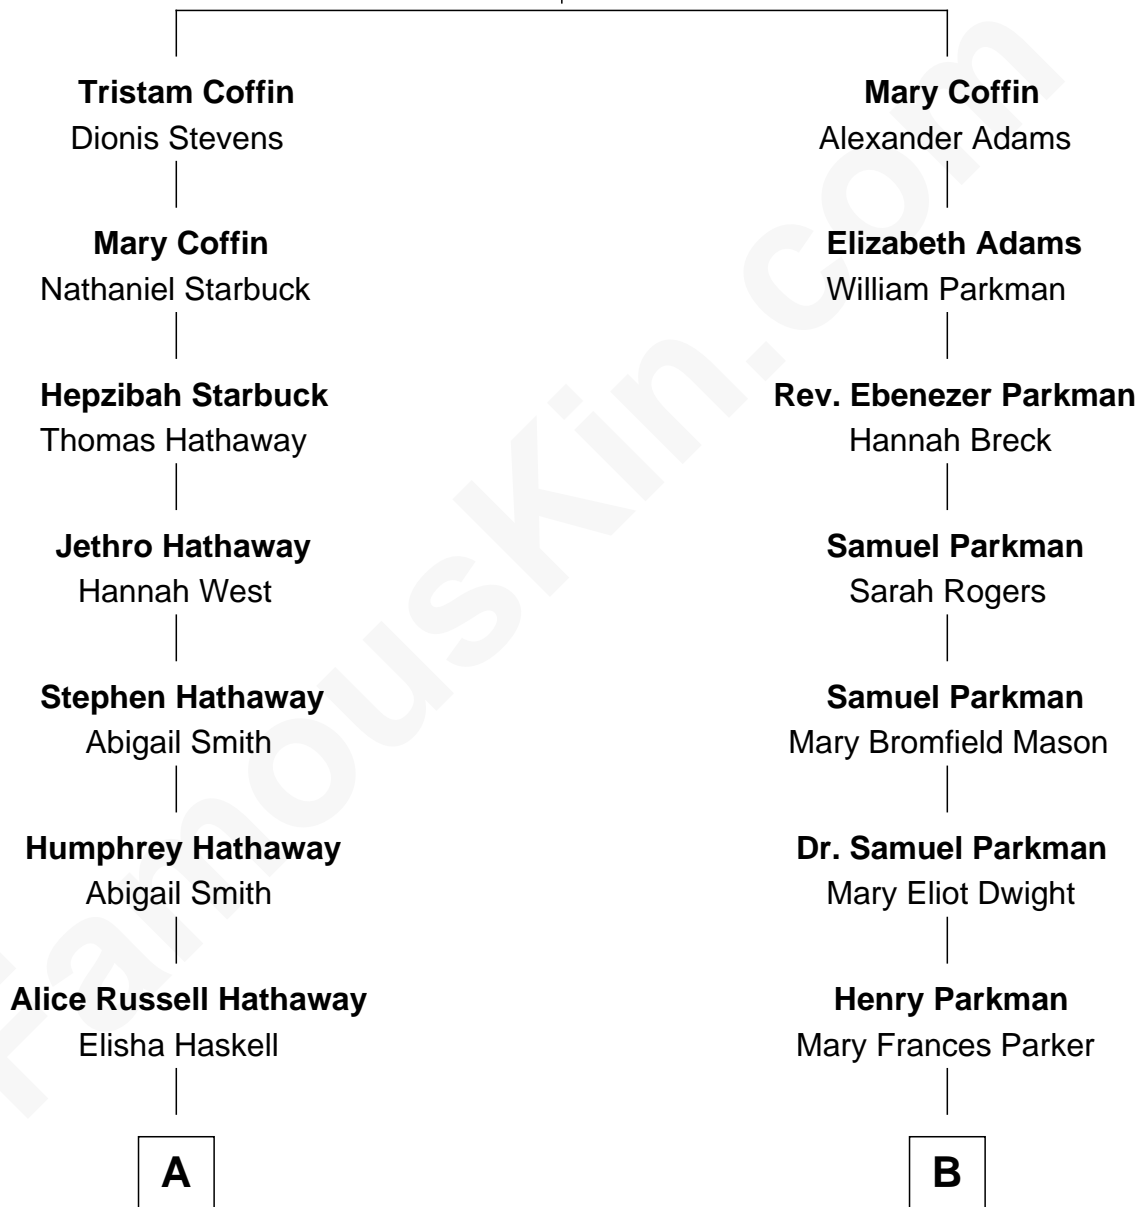

FamousKin.com

Relationship Chart of

Alice (Lee) Roosevelt

First Wife of President Theodore Roosevelt

8th cousin of

Endicott Peabody

62nd Governor of Massachusetts

Peter Coffin
Joan Kember

A

Caroline Watts Haskell

George Cabot Lee

Alice (Lee) Roosevelt

Wife of President Theodore Roosevelt

B

Mary Elizabeth Parkman

Rt. Rev. Malcolm Endicott Peabody

Endicott Peabody

62nd Governor of Massachusetts

FamousKin.com