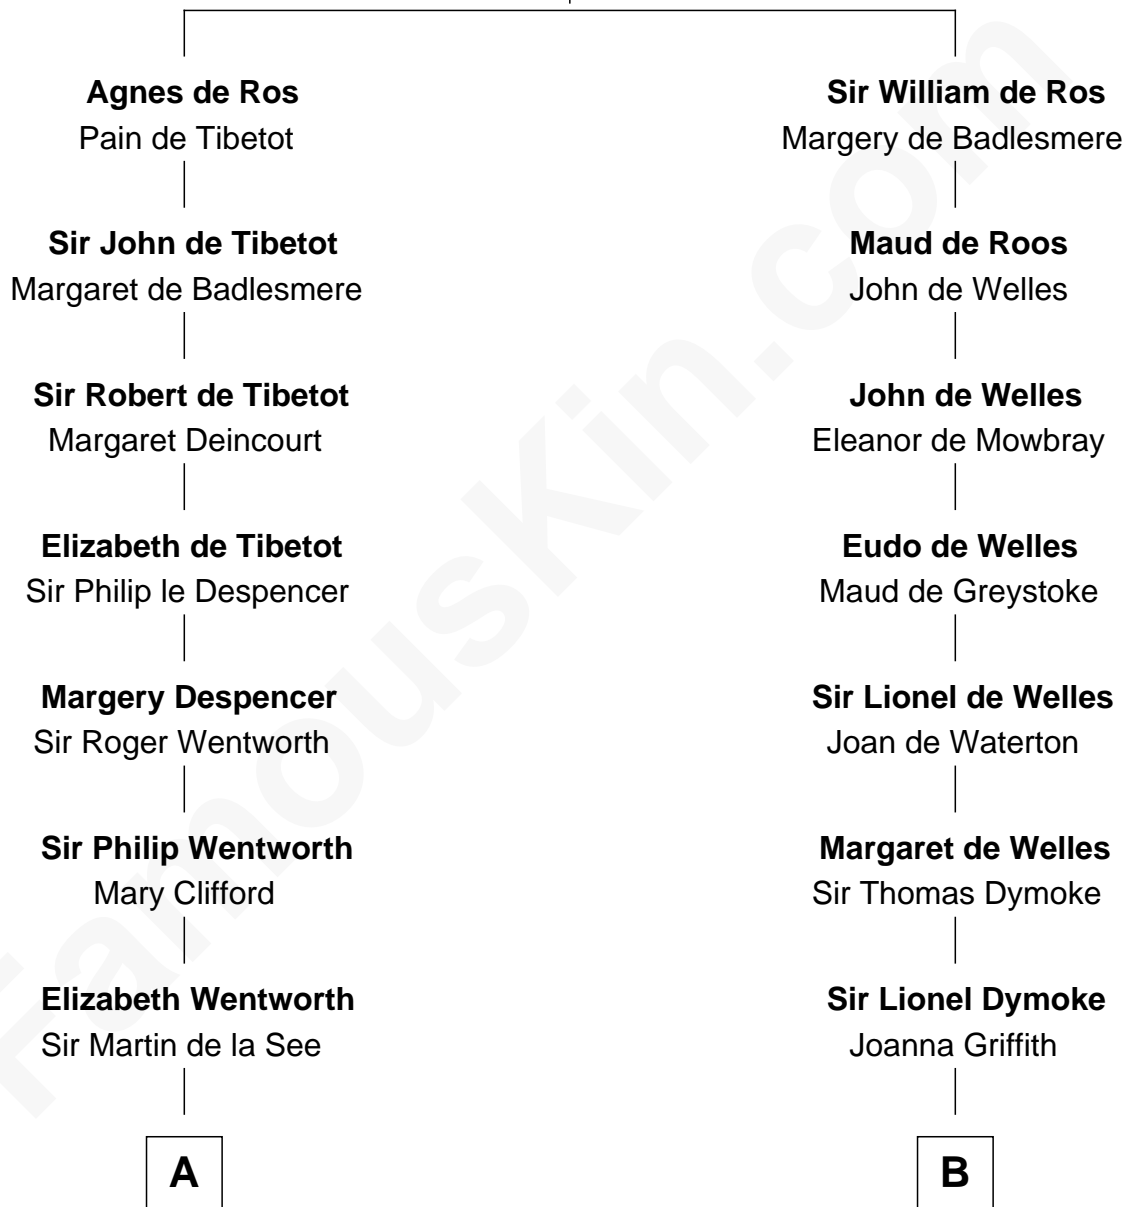

FamousKin.com

Relationship Chart of

Alice (Lee) Roosevelt

First Wife of President Theodore Roosevelt

17th cousin 4 times removed of

Ichabod Goodwin

27th Governor of New Hampshire

William de Ros
Maude de Vaux

Caroline Watts Haskell

Alice (Lee) Roosevelt

Wife of President Theodore Roosevelt

FamousKin.com