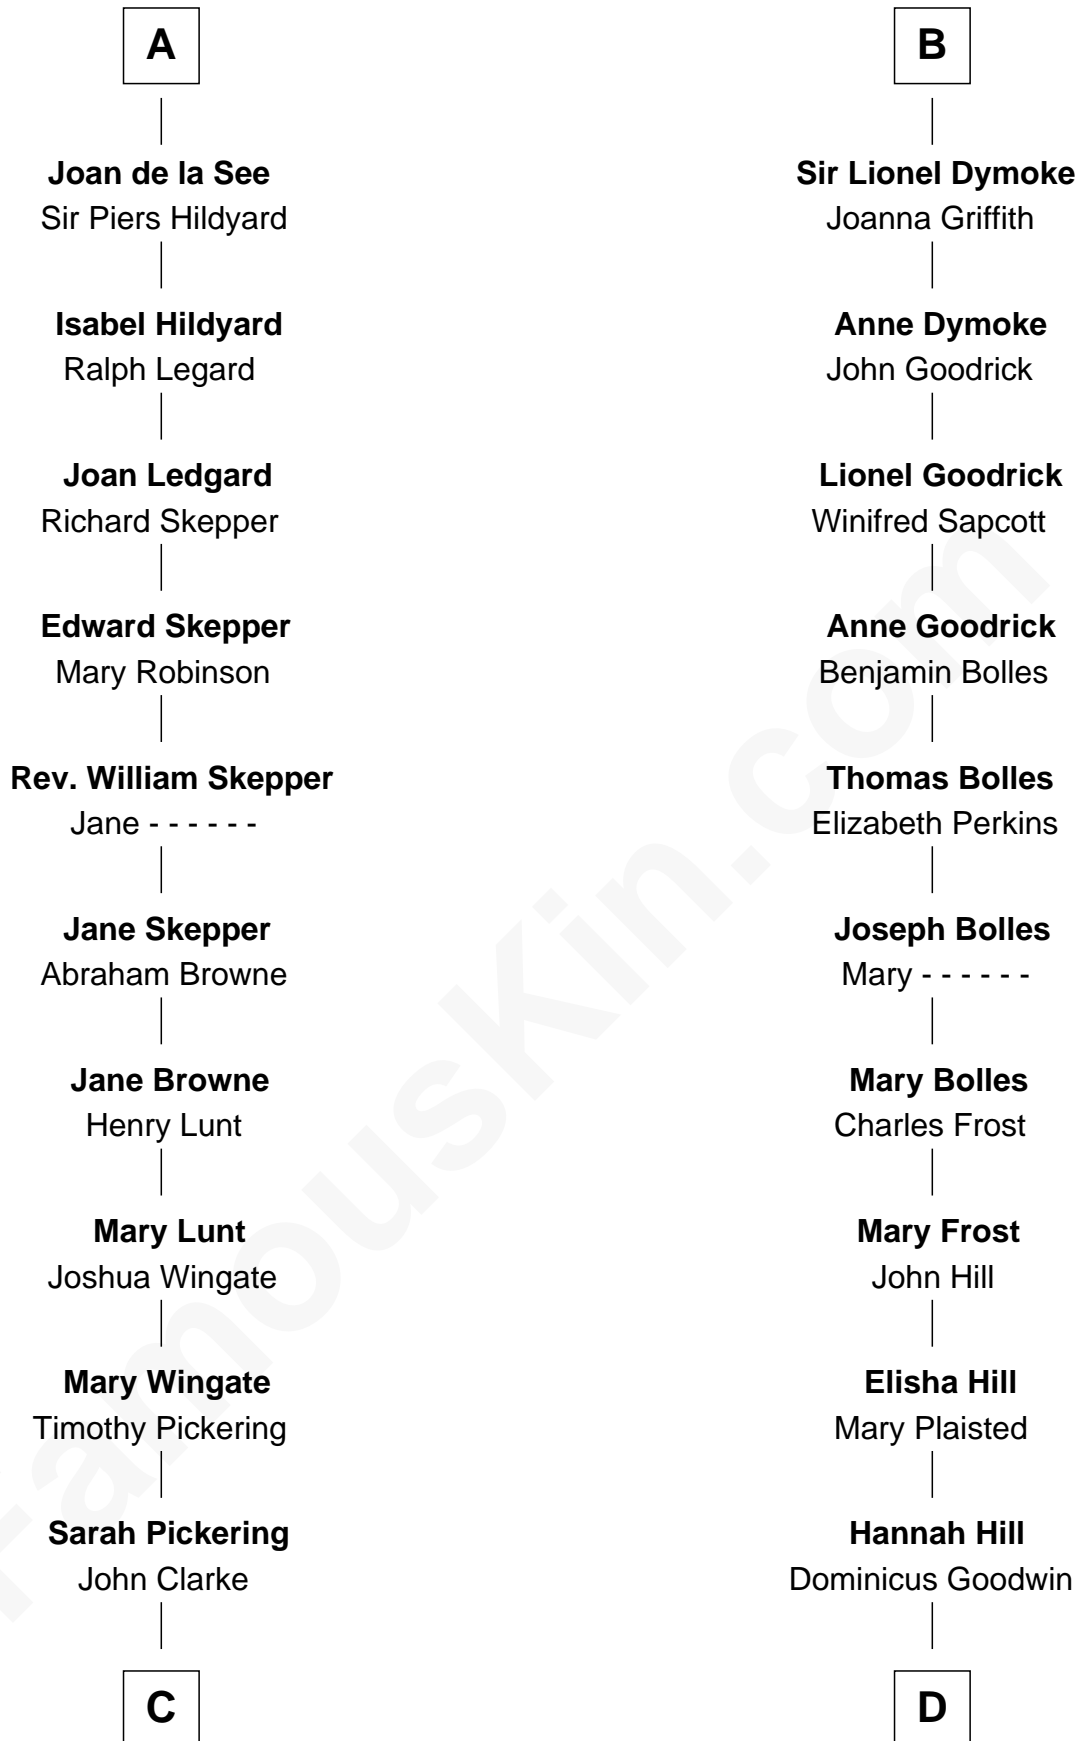

## Relationship Chart of

### Alice (Lee) Roosevelt

*First Wife of President Theodore Roosevelt*

18th cousin 3 times removed of

### Ichabod Goodwin

*27th Governor of New Hampshire*

**C**

**Nancy Clarke**  
Francis Cabot

**Mary Ann Cabot**  
Nathaniel Cabot Lee

**John Clarke Lee**  
Harriet Paine Rose

**George Cabot Lee**  
Caroline Watts Haskell

**Alice (Lee) Roosevelt**  
*Wife of President Theodore Roosevelt*

**D**

**Samuel Goodwin**  
Anna Thompson Gerrish

**Ichabod Goodwin**  
*27th Governor of New Hampshire*

FamousKin.com