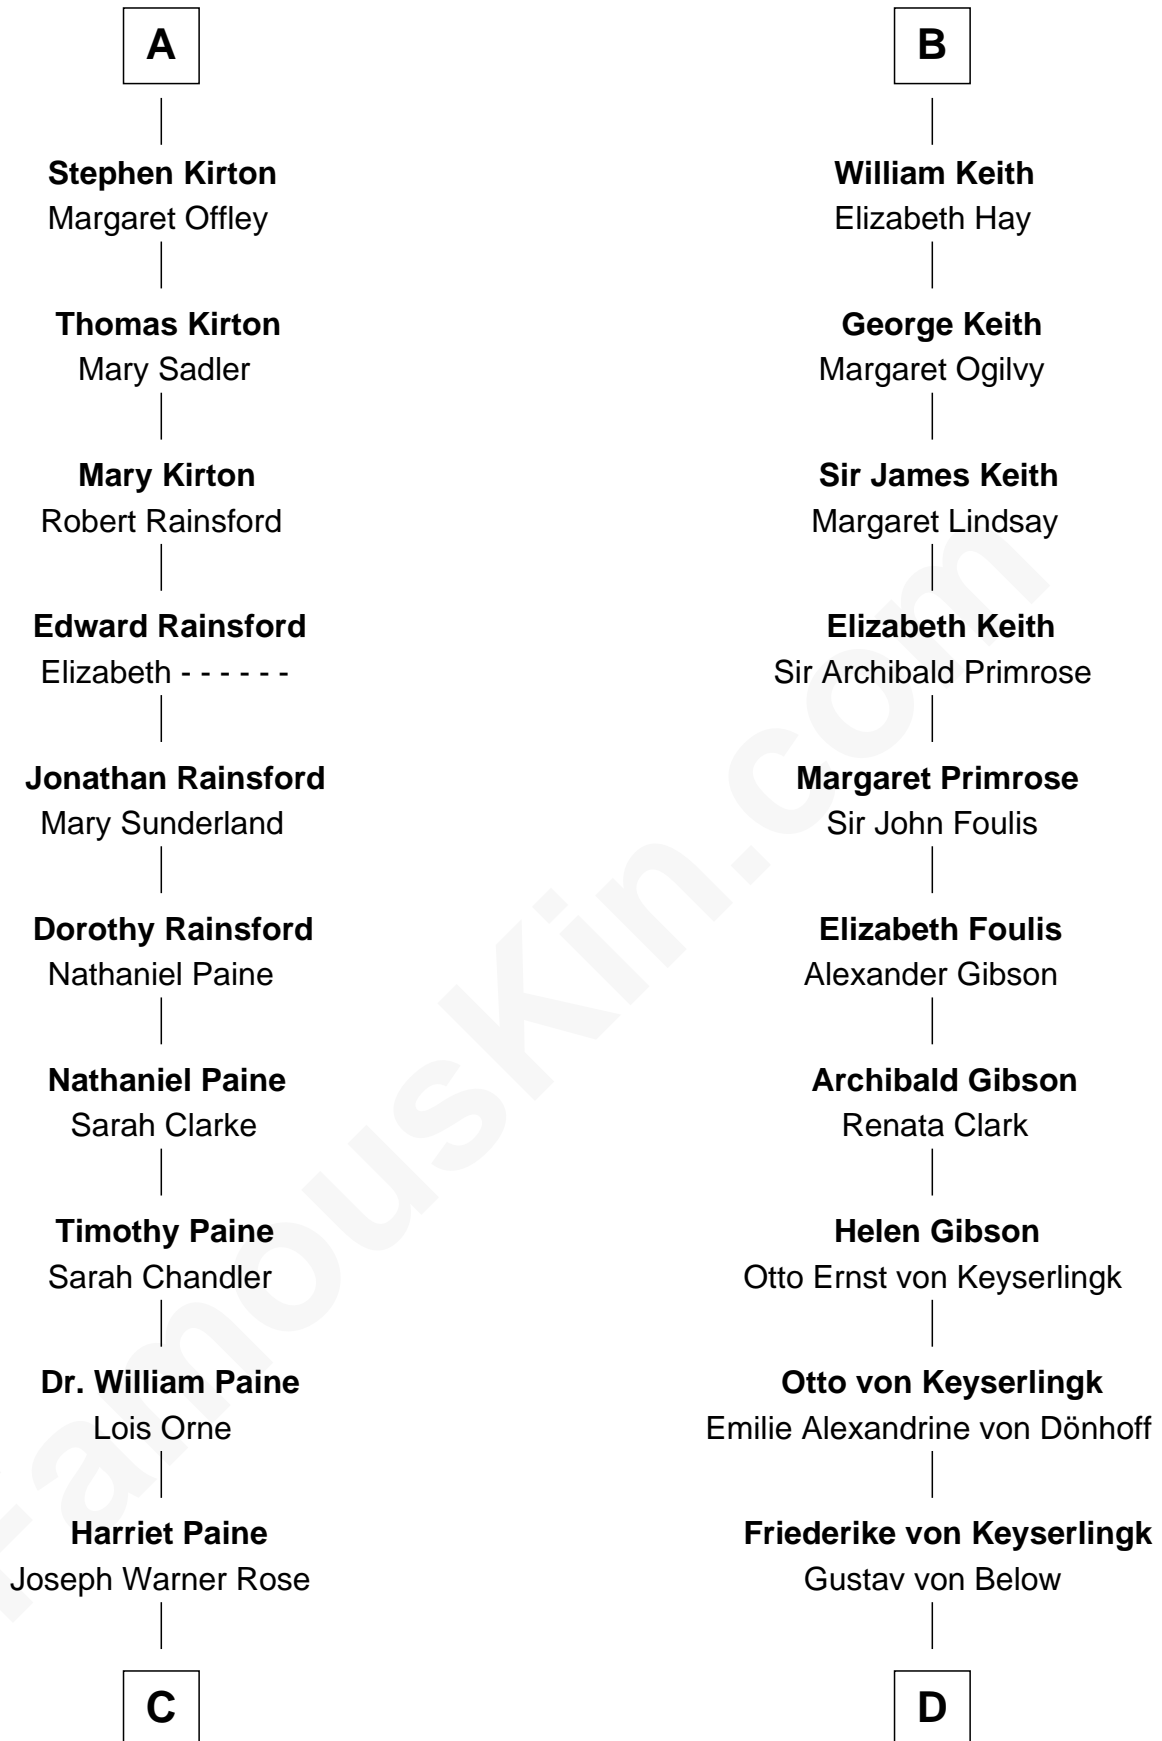

## Relationship Chart of

### Alice (Lee) Roosevelt

*First Wife of President Theodore Roosevelt*

19th cousin 1 time removed of

**Wernher von Braun**  
*Rocket Scientist*

**C**

**Harriet Paine Rose**

John Clarke Lee

**George Cabot Lee**